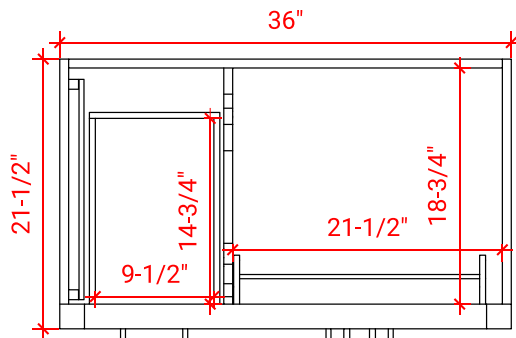

HEPBURN 37" RIGHT OFFSET CABINET

ARIEL

T037S-R

BASE CABINET DIMENSIONS

36" W x 21.5" D x 34.5" H

FEATURES

- Solid wood frame & plywood panels
- Dovetail drawers and joints
- Soft closing doors & drawers

HARDWARE FINISHES

AVAILABLE COLORS

FRONT VIEW

SIDE VIEW

PLAN VIEW

37" RIGHT OFFSET OVAL SINK THIN COUNTERTOP

OVERALL DIMENSIONS

37" W x 22" D x 0.75" H

COUNTERTOP OPTIONS

COUNTERTOP PLAN VIEW

EDGE SIDE VIEW

THREE DIMENSIONAL COUNTERTOP VIEW