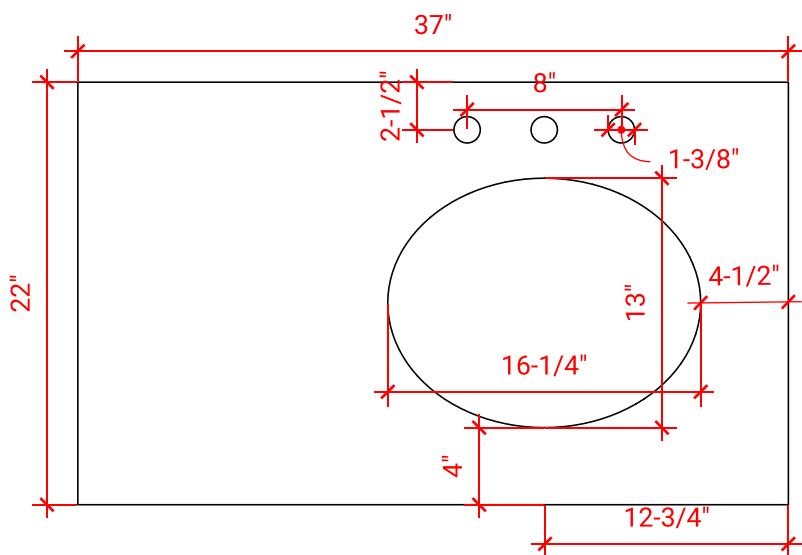

HEPBURN 37" RIGHT OFFSET CABINET

ARIEL

T037S-R

BASE CABINET DIMENSIONS

36" W x 21.5" D x 34.5" H

FEATURES

- Solid wood frame & plywood panels
- Dovetail drawers and joints
- Soft closing doors & drawers

HARDWARE FINISHES

AVAILABLE COLORS

FRONT VIEW

SIDE VIEW

PLAN VIEW

37" RIGHT OFFSET OVAL SINK THIN COUNTERTOP

OVERALL DIMENSIONS

37" W x 22" D x 0.75" H

COUNTERTOP OPTIONS

Carrara Marble
CW2-037S-R-OVL-CT

FEATURES

- Solid countertop with mitered edges & seams
- Undermount white oval sink
- Pre-drilled for 8" widespread faucet

INCLUDED

- Countertop
- Matching Backsplash
- Oval Sink

COUNTERTOP PLAN VIEW

EDGE SIDE VIEW

THREE DIMENSIONAL COUNTERTOP VIEW