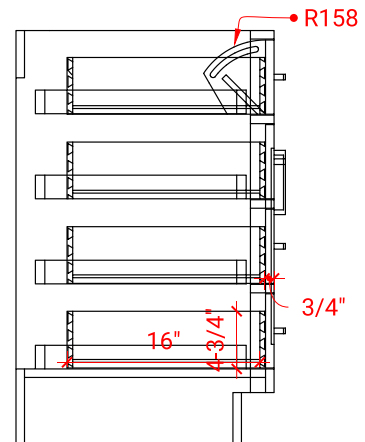

HEPBURN 37" RIGHT OFFSET CABINET

ARIEL

T037S-R

BASE CABINET DIMENSIONS

36" W x 21.5" D x 34.5" H

FEATURES

- Solid wood frame & plywood panels
- Dovetail drawers and joints
- Soft closing doors & drawers

HARDWARE FINISHES

AVAILABLE COLORS

FRONT VIEW

SIDE VIEW

PLAN VIEW

37" RIGHT OFFSET OVAL SINK THIN COUNTERTOP

OVERALL DIMENSIONS

37" W x 22" D x 0.75" H

COUNTERTOP OPTIONS

Carrara Marble
CW2-037S-R-OVL-CT

FEATURES

- Solid countertop with mitered edges & seams
- Undermount white oval sink
- Pre-drilled for 8" widespread faucet

INCLUDED

- Countertop
- Matching Backsplash
- Oval Sink

COUNTERTOP PLAN VIEW

EDGE SIDE VIEW

THREE DIMENSIONAL COUNTERTOP VIEW