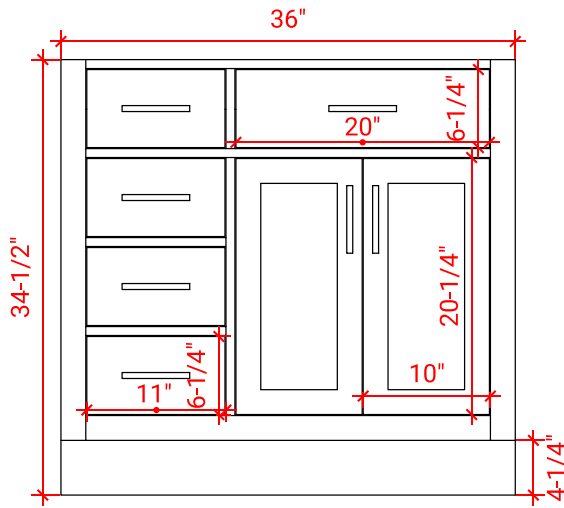

HEPBURN 37" RIGHT OFFSET CABINET

ARIEL

T037S-R

BASE CABINET DIMENSIONS

36" W x 21.5" D x 34.5" H

FEATURES

- Solid wood frame & plywood panels
- Dovetail drawers and joints
- Soft closing doors & drawers

HARDWARE FINISHES

AVAILABLE COLORS

FRONT VIEW

SIDE VIEW

PLAN VIEW

37" RIGHT OFFSET OVAL SINK THIN COUNTERTOP

OVERALL DIMENSIONS

37" W x 22" D x 0.75" H

COUNTERTOP OPTIONS

Carrara Marble
CW2-037S-R-OVL-CT

FEATURES

- Solid countertop with mitered edges & seams
- Undermount white oval sink
- Pre-drilled for 8" widespread faucet

INCLUDED

- Countertop
- Matching Backsplash
- Oval Sink

COUNTERTOP PLAN VIEW

EDGE SIDE VIEW

THREE DIMENSIONAL COUNTERTOP VIEW