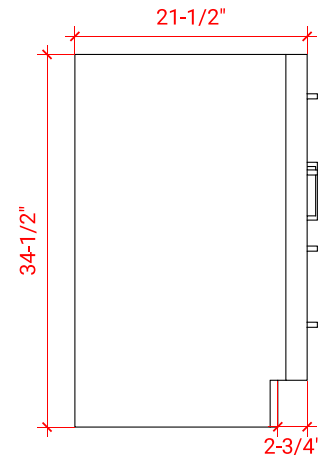

HEPBURN 37" RIGHT OFFSET CABINET

ARIEL

T037S-R

BASE CABINET DIMENSIONS

36" W x 21.5" D x 34.5" H

FEATURES

- Solid wood frame & plywood panels
- Dovetail drawers and joints
- Soft closing doors & drawers

HARDWARE FINISHES

AVAILABLE COLORS

FRONT VIEW

SIDE VIEW

PLAN VIEW

37" RIGHT OFFSET OVAL SINK THIN COUNTERTOP

OVERALL DIMENSIONS

37" W x 22" D x 0.75" H

COUNTERTOP OPTIONS

Carrara Marble
CW2-037S-R-OVL-CT

FEATURES

- Solid countertop with mitered edges & seams
- Undermount white oval sink
- Pre-drilled for 8" widespread faucet

INCLUDED

- Countertop
- Matching Backsplash
- Oval Sink

COUNTERTOP PLAN VIEW

EDGE SIDE VIEW

THREE DIMENSIONAL COUNTERTOP VIEW