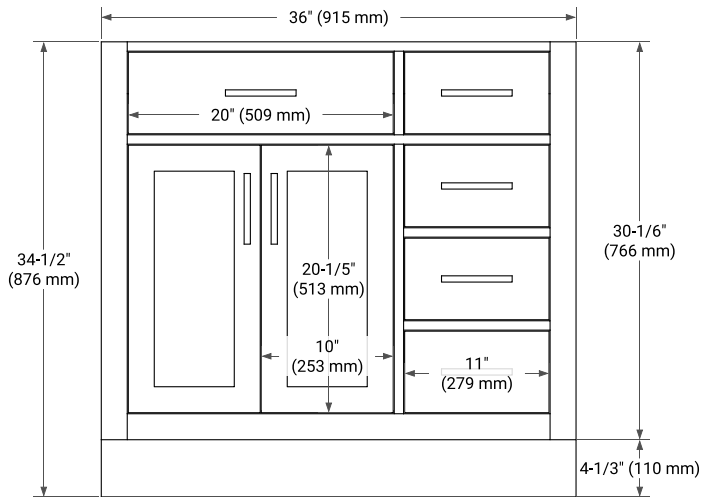

HEPBURN 36" LEFT OFFSET CABINET

BASE CABINET DIMENSIONS

36" W x 21.5" D x 34.5" H

FEATURES

- Solid wood frame & plywood panels
- Dovetail drawers and joints
- Soft closing doors & drawers

HARDWARE FINISHES*

White Grey Midnight Blue Oak

FRONT VIEW

SIDE VIEW

PLAN VIEW

OVERALL DIMENSIONS

37" W x 22" D x 1.5" H

COUNTERTOP OPTIONS

Carrara Marble

White Quartz

FEATURES

- Solid countertop with mitered edges & seams
- Undermount white oval sink
- Pre-drilled for 8" widespread faucet

INCLUDED

- Countertop
- Matching Backsplash
- Oval Sink

COUNTERTOP PLAN VIEW

EDGE SIDE VIEW

THREE DIMENSIONAL COUNTERTOP VIEW