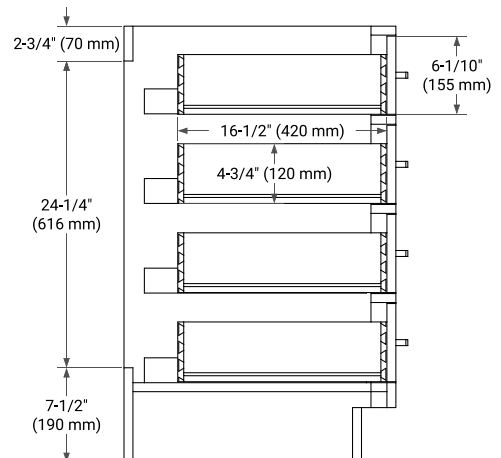

HEPBURN 36" LEFT OFFSET CABINET

BASE CABINET DIMENSIONS

36" W x 21.5" D x 34.5" H

FEATURES

- Solid wood frame & plywood panels
- Dovetail drawers and joints
- Soft closing doors & drawers

HARDWARE FINISHES*

White Grey Midnight Blue Oak

FRONT VIEW

SIDE VIEW

PLAN VIEW

OVERALL DIMENSIONS

37" W x 22" D x 1.5" H

COUNTERTOP OPTIONS

Carrara Marble

White Quartz

FEATURES

- Solid countertop with mitered edges & seams
- Undermount white oval sink
- Pre-drilled for 8" widespread faucet

INCLUDED

- Countertop
- Matching Backsplash
- Oval Sink

COUNTERTOP PLAN VIEW

EDGE SIDE VIEW

THREE DIMENSIONAL COUNTERTOP VIEW