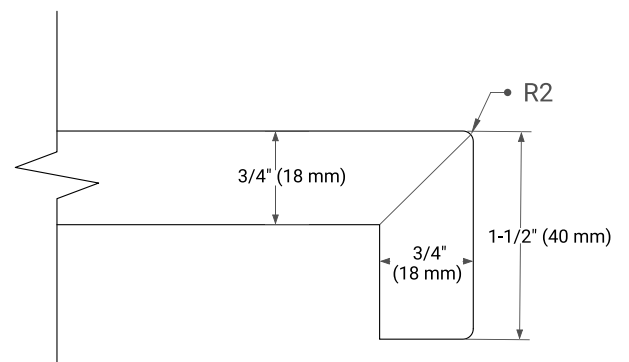

HEPBURN 36" LEFT OFFSET CABINET

BASE CABINET DIMENSIONS

36" W x 21.5" D x 34.5" H

FEATURES

- Solid wood frame & plywood panels
- Dovetail drawers and joints
- Soft closing doors & drawers

HARDWARE FINISHES*

White Grey Midnight Blue Oak

FRONT VIEW

SIDE VIEW

PLAN VIEW

OVERALL DIMENSIONS

37" W x 22" D x 1.5" H

COUNTERTOP OPTIONS

Carrara Marble

White Quartz

FEATURES

- Solid countertop with mitered edges & seams
- Undermount white oval sink
- Pre-drilled for 8" widespread faucet

INCLUDED

- Countertop
- Matching Backsplash
- Oval Sink

COUNTERTOP PLAN VIEW

EDGE SIDE VIEW

THREE DIMENSIONAL COUNTERTOP VIEW