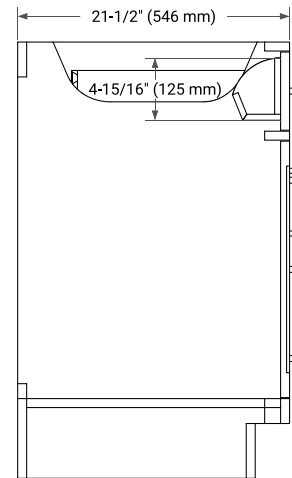

HEPBURN 36" LEFT OFFSET CABINET

BASE CABINET DIMENSIONS

36" W x 21.5" D x 34.5" H

FEATURES

- Solid wood frame & plywood panels
- Dovetail drawers and joints
- Soft closing doors & drawers

HARDWARE FINISHES*

White Grey Midnight Blue Oak

FRONT VIEW

SIDE VIEW

PLAN VIEW

OVERALL DIMENSIONS

37" W x 22" D x 1.5" H

COUNTERTOP OPTIONS

Carrara Marble

EDGE SIDE VIEW

THREE DIMENSIONAL COUNTERTOP VIEW