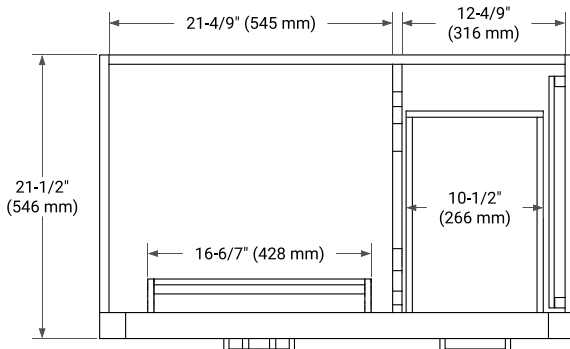

HEPBURN 36" LEFT OFFSET CABINET

BASE CABINET DIMENSIONS

36" W x 21.5" D x 34.5" H

FEATURES

- Solid wood frame & plywood panels
- Dovetail drawers and joints
- Soft closing doors & drawers

HARDWARE FINISHES*

White Grey Midnight Blue Oak

FRONT VIEW

SIDE VIEW

PLAN VIEW

OVERALL DIMENSIONS

37" W x 22" D x 1.5" H

COUNTERTOP OPTIONS

Carrara Marble

EDGE SIDE VIEW

THREE DIMENSIONAL COUNTERTOP VIEW