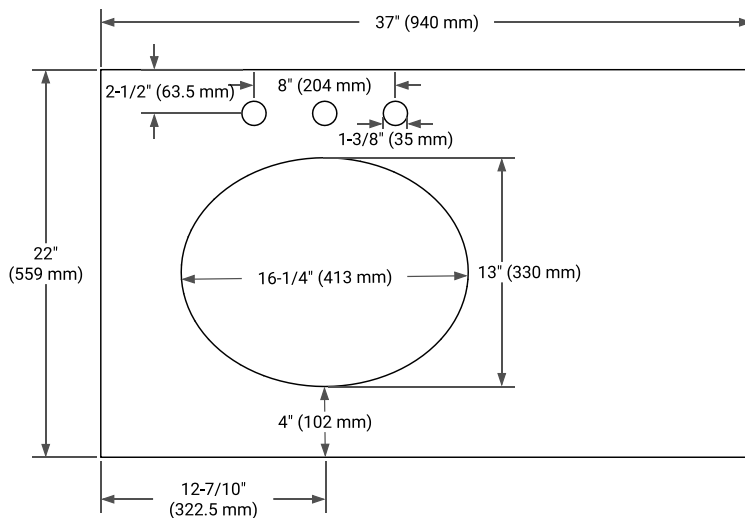

HEPBURN 36" LEFT OFFSET CABINET

BASE CABINET DIMENSIONS

36" W x 21.5" D x 34.5" H

FEATURES

- Solid wood frame & plywood panels
- Dovetail drawers and joints
- Soft closing doors & drawers

HARDWARE FINISHES*

White Grey Midnight Blue Oak

FRONT VIEW

SIDE VIEW

PLAN VIEW

OVERALL DIMENSIONS

37" W x 22" D x 1.5" H

COUNTERTOP OPTIONS

Carrara Marble

White Quartz

FEATURES

- Solid countertop with mitered edges & seams
- Undermount white oval sink
- Pre-drilled for 8" widespread faucet

INCLUDED

- Countertop
- Matching Backsplash
- Oval Sink

COUNTERTOP PLAN VIEW

EDGE SIDE VIEW

THREE DIMENSIONAL COUNTERTOP VIEW