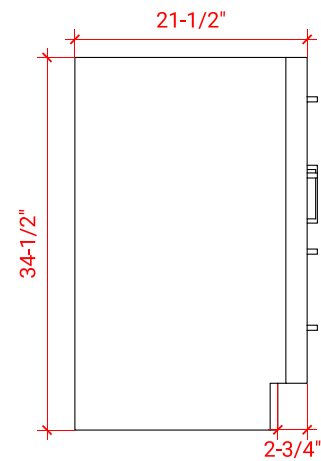

HEPBURN 37" RIGHT OFFSET CABINET

ARIEL

T037S-R

BASE CABINET DIMENSIONS

36" W x 21.5" D x 34.5" H

FEATURES

- Solid wood frame & plywood panels
- Dovetail drawers and joints
- Soft closing doors & drawers

HARDWARE FINISHES

AVAILABLE COLORS

FRONT VIEW

SIDE VIEW

PLAN VIEW