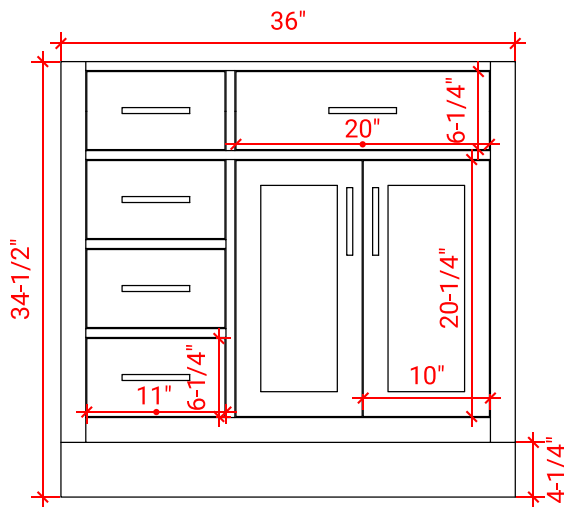

PLAN VIEW

AVAILABLE COLORS

FRONT VIEW