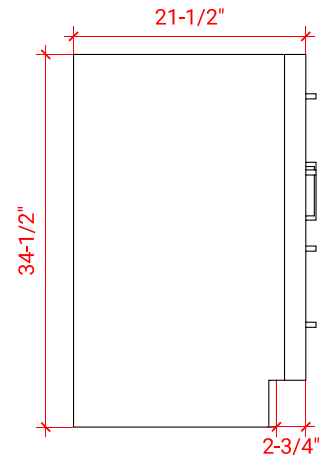

HEPBURN 37" LEFT OFFSET CABINET

ARIEL

T037S-L

BASE CABINET DIMENSIONS

36" W x 21.5" D x 34.5" H

FEATURES

- Solid wood frame & plywood panels
- Dovetail drawers and joints
- Soft closing doors & drawers

HARDWARE FINISHES

AVAILABLE COLORS

FRONT VIEW

SIDE VIEW

PLAN VIEW