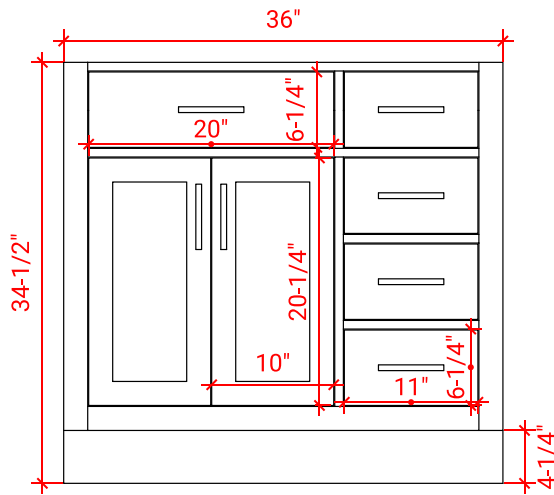

FRONT VIEW

PLAN VIEW