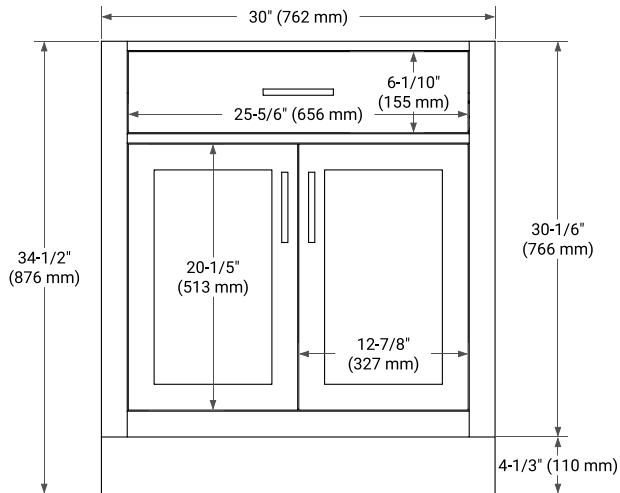

HEPBURN 30" SINGLE SINK BASE CABINET

BASE CABINET DIMENSIONS

30" W x 21.5" D x 34.5" H

FEATURES

- Solid wood frame & plywood panels
- Dovetail drawers and joints
- Soft closing doors & drawers

HARDWARE FINISHES*

White Grey Midnight Blue Oak

FRONT VIEW

SIDE VIEW

PLAN VIEW

31" SINGLE RECTANGLE SINK COUNTERTOP WITH 1.5 IN. THICKNESS

ARIEL

OVERALL DIMENSIONS

30.5" W x 22" D x 1.5" H

COUNTERTOP PLAN VIEW

EDGE SIDE VIEW

THREE DIMENSIONAL COUNTERTOP VIEW