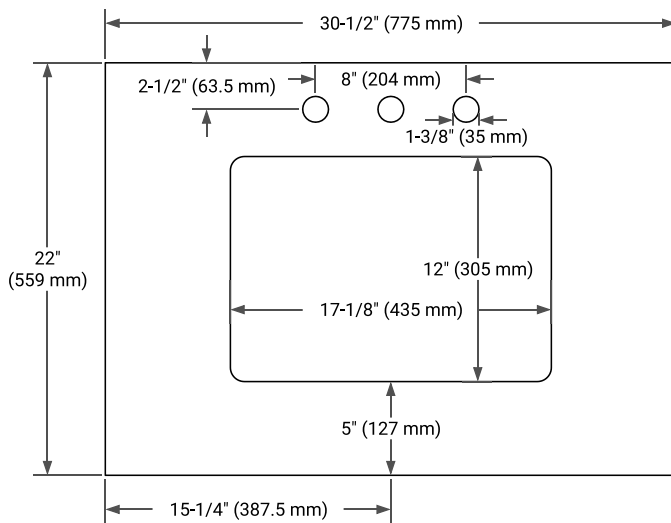

White Grey Midnight Blue Oak

FRONT VIEW

SIDE VIEW

PLAN VIEW

31" SINGLE RECTANGLE SINK COUNTERTOP WITH 1.5 IN. THICKNESS

ARIEL

OVERALL DIMENSIONS

30.5" W x 22" D x 1.5" H

COUNTERTOP OPTIONS

Carrara Marble

White Quartz

FEATURES

- Solid countertop with mitered edges & seams
- Undermount white rectangular sink
- Pre-drilled for 8" widespread faucet

INCLUDED

- Countertop
- Matching Backsplash
- Rectangle Sink

COUNTERTOP PLAN VIEW

EDGE SIDE VIEW

THREE DIMENSIONAL COUNTERTOP VIEW