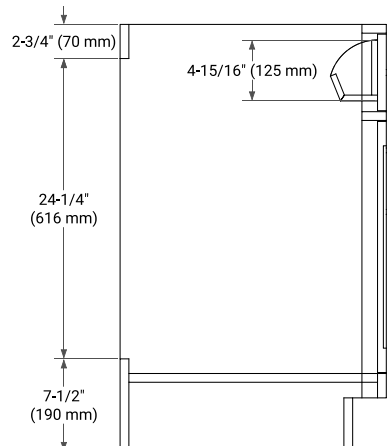

HEPBURN 30" SINGLE SINK BASE CABINET

BASE CABINET DIMENSIONS

30" W x 21.5" D x 34.5" H

FEATURES

- Solid wood frame & plywood panels
- Dovetail drawers and joints
- Soft closing doors & drawers

HARDWARE FINISHES*

White Grey Midnight Blue Oak

FRONT VIEW

SIDE VIEW

PLAN VIEW

31" SINGLE RECTANGLE SINK COUNTERTOP WITH 1.5 IN. THICKNESS

ARIEL

OVERALL DIMENSIONS

30.5" W x 22" D x 1.5" H

COUNTERTOP PLAN VIEW

EDGE SIDE VIEW

THREE DIMENSIONAL COUNTERTOP VIEW