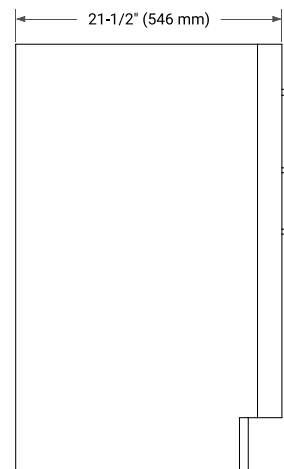

HEPBURN 30" SINGLE SINK BASE CABINET

BASE CABINET DIMENSIONS

30" W x 21.5" D x 34.5" H

FEATURES

- Solid wood frame & plywood panels
- Dovetail drawers and joints
- Soft closing doors & drawers

HARDWARE FINISHES*

White Grey Midnight Blue Oak

FRONT VIEW

SIDE VIEW

PLAN VIEW

31" SINGLE RECTANGLE SINK COUNTERTOP WITH 1.5 IN. THICKNESS

ARIEL

OVERALL DIMENSIONS

30.5" W x 22" D x 1.5" H

COUNTERTOP OPTIONS

Carrara Marble

White Quartz

FEATURES

- Solid countertop with mitered edges & seams
- Undermount white rectangular sink
- Pre-drilled for 8" widespread faucet

INCLUDED

- Countertop
- Matching Backsplash
- Rectangle Sink

COUNTERTOP PLAN VIEW

EDGE SIDE VIEW

THREE DIMENSIONAL COUNTERTOP VIEW