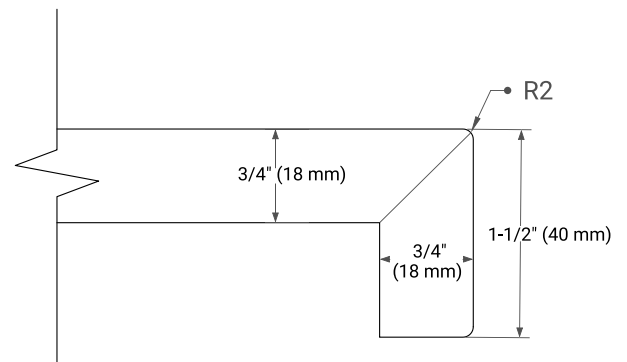

White Grey Midnight Blue Oak

FRONT VIEW

SIDE VIEW

PLAN VIEW

31" SINGLE RECTANGLE SINK COUNTERTOP WITH 1.5 IN. THICKNESS

ARIEL

OVERALL DIMENSIONS

30.5" W x 22" D x 1.5" H

COUNTERTOP OPTIONS

Carrara Marble

White Quartz

FEATURES

- Solid countertop with mitered edges & seams
- Undermount white rectangular sink
- Pre-drilled for 8" widespread faucet

INCLUDED

- Countertop
- Matching Backsplash
- Rectangle Sink

COUNTERTOP PLAN VIEW

EDGE SIDE VIEW

THREE DIMENSIONAL COUNTERTOP VIEW