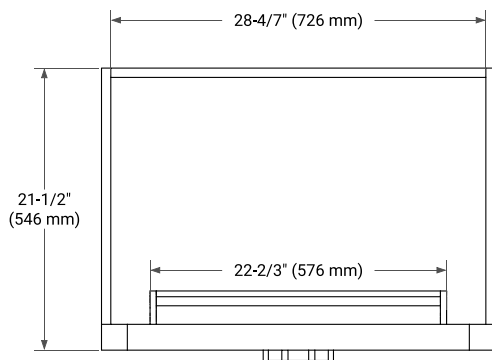

HEPBURN 30" SINGLE SINK BASE CABINET

BASE CABINET DIMENSIONS

30" W x 21.5" D x 34.5" H

FEATURES

- Solid wood frame & plywood panels
- Dovetail drawers and joints
- Soft closing doors & drawers

HARDWARE FINISHES*

White Grey Midnight Blue Oak

FRONT VIEW

SIDE VIEW

PLAN VIEW

31" SINGLE RECTANGLE SINK COUNTERTOP WITH 1.5 IN. THICKNESS

ARIEL

OVERALL DIMENSIONS

30.5" W x 22" D x 1.5" H

COUNTERTOP PLAN VIEW

EDGE SIDE VIEW

THREE DIMENSIONAL COUNTERTOP VIEW