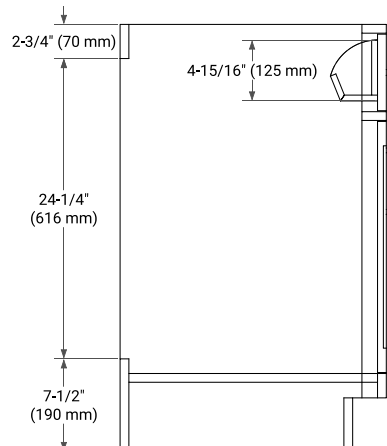

HEPBURN 30" SINGLE SINK BASE CABINET

BASE CABINET DIMENSIONS

30" W x 21.5" D x 34.5" H

FEATURES

- Solid wood frame & plywood panels
- Dovetail drawers and joints
- Soft closing doors & drawers

HARDWARE FINISHES*

Brushed Nickel   Satin Brass   Matte Black   Polished Chrome

Hardware comes preinstalled with the illustrated option. Other finishes are available on our online store if you prefer a different one.

AVAILABLE COLORS

White   Grey   Midnight Blue   Oak

FRONT VIEW

SIDE VIEW

PLAN VIEW