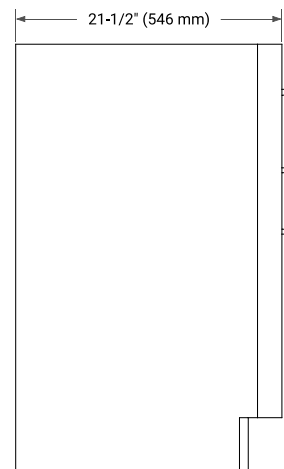

HEPBURN 30" SINGLE SINK BASE CABINET

BASE CABINET DIMENSIONS

30" W x 21.5" D x 34.5" H

FEATURES

- Solid wood frame & plywood panels
- Dovetail drawers and joints
- Soft closing doors & drawers

HARDWARE FINISHES*

Brushed Nickel   Satin Brass   Matte Black   Polished Chrome

Hardware comes preinstalled with the illustrated option. Other finishes are available on our online store if you prefer a different one.

AVAILABLE COLORS

White   Grey   Midnight Blue   Oak

FRONT VIEW

SIDE VIEW

PLAN VIEW