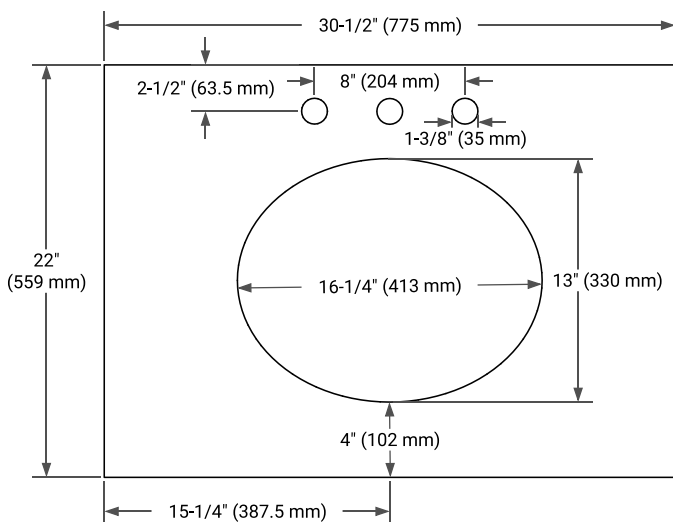

### PLAN VIEW

## OVERALL DIMENSIONS

30.5" W x 22" D x 1.5" H

## FEATURES

- Solid countertop with mitered edges & seams
- Undermount white oval sink
- Pre-drilled for 8" widespread faucet

## COUNTERTOP PLAN VIEW