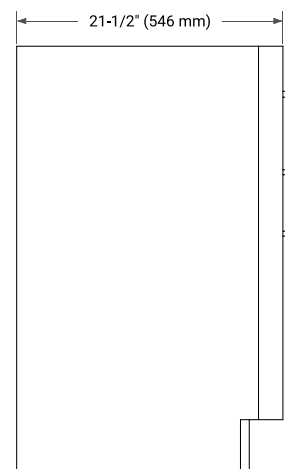

HEPBURN 30" SINGLE SINK BASE CABINET

ARIEL

BASE CABINET DIMENSIONS

30" W x 21.5" D x 34.5" H

FEATURES

- Solid wood frame & plywood panels
- Dovetail drawers and joints
- Soft closing doors & drawers

HARDWARE FINISHES*

Brushed Nickel   Satin Brass   Matte Black   Polished Chrome

Hardware comes preinstalled with the illustrated option. Other finishes are available on our online store if you prefer a different one.

AVAILABLE COLORS

White   Grey   Midnight Blue   Oak

FRONT VIEW

SIDE VIEW

PLAN VIEW