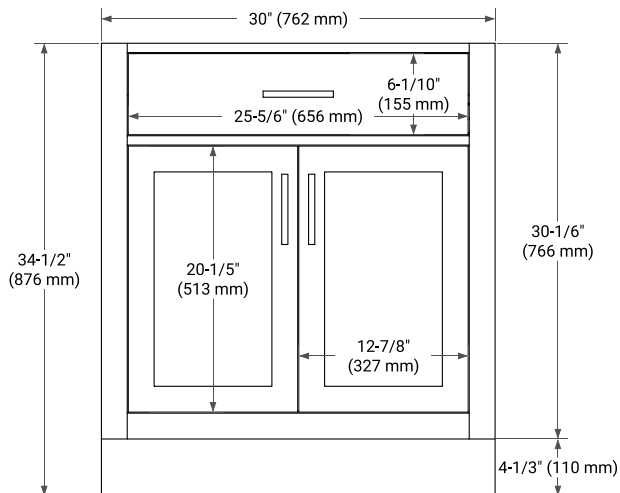

HEPBURN 30" SINGLE SINK BASE CABINET

ARIEL

BASE CABINET DIMENSIONS

30" W x 21.5" D x 34.5" H

FEATURES

- Solid wood frame & plywood panels
- Dovetail drawers and joints
- Soft closing doors & drawers

HARDWARE FINISHES*

Brushed Nickel   Satin Brass   Matte Black   Polished Chrome

Hardware comes preinstalled with the illustrated option. Other finishes are available on our online store if you prefer a different one.

AVAILABLE COLORS

White   Grey   Midnight Blue   Oak

FRONT VIEW

SIDE VIEW

PLAN VIEW