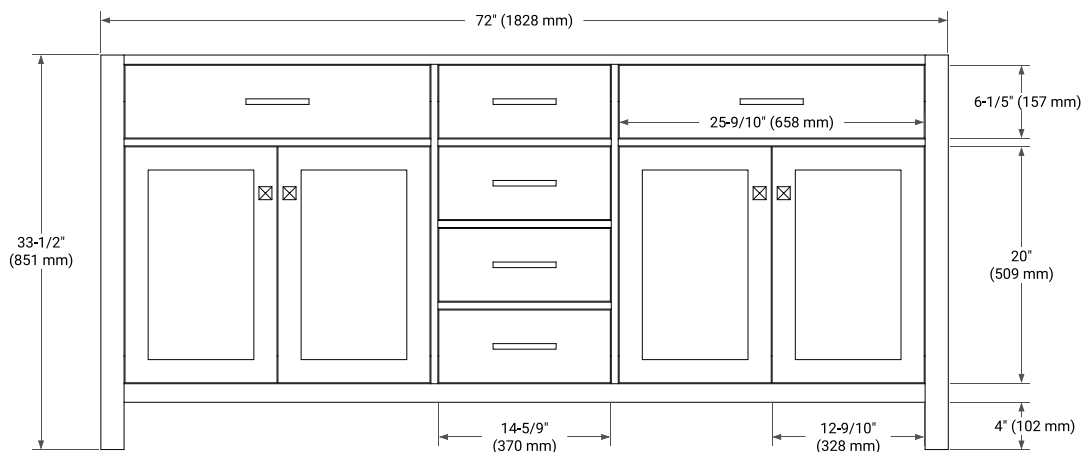

BRISTOL 72" DOUBLE SINK BASE CABINET

ARIEL

BASE CABINET DIMENSIONS

72" W x 21.5" D x 33.5" H

FEATURES

- Solid wood frame with engineered wood panels
- Dovetail drawers and joints
- Soft closing doors & drawers

HARDWARE FINISHES*

Brushed Nickel   Satin Brass   Matte Black   Polished Chrome

Hardware comes preinstalled with the illustrated option. Other finishes are available on our online store if you prefer a different one.

AVAILABLE COLORS

White   Grey

FRONT VIEW

SIDE VIEW

PLAN VIEW