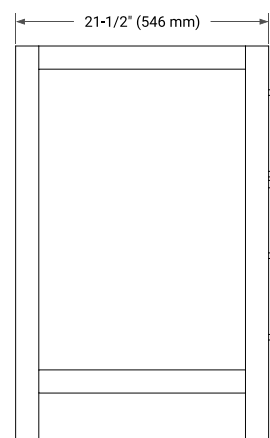

BRISTOL 72" DOUBLE SINK BASE CABINET

ARIEL

BASE CABINET DIMENSIONS

72" W x 21.5" D x 33.5" H

FEATURES

- Solid wood frame with engineered wood panels
- Dovetail drawers and joints
- Soft closing doors & drawers

AVAILABLE COLORS

White Grey

FRONT VIEW

SIDE VIEW

PLAN VIEW