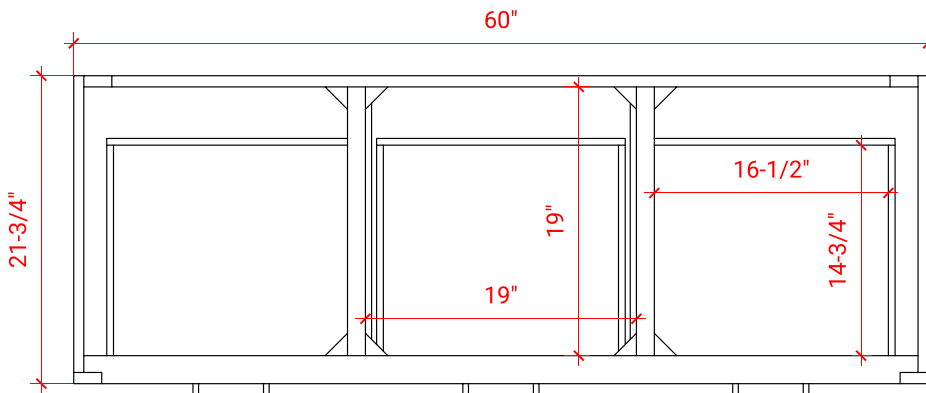

## BASE CABINET DIMENSIONS

60" W x 21.75" D x 18" H

## AVAILABLE COLORS

White    Grey    Midnight Blue

FRONT VIEW

SIDE VIEW

PLAN VIEW

OVERALL DIMENSIONS

61" W x 22" D x 1.5" H

COUNTERTOP OPTIONS

COUNTERTOP PLAN VIEW

EDGE SIDE VIEW

THREE DIMENSIONAL COUNTERTOP VIEW