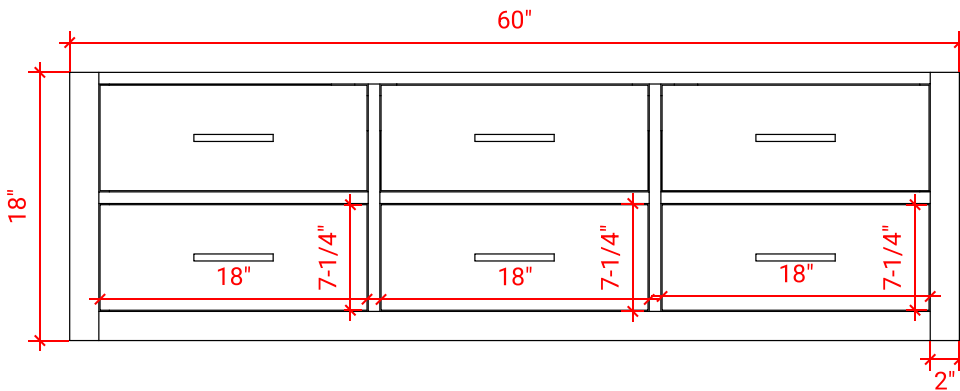

## BASE CABINET DIMENSIONS

60" W x 21.75" D x 18" H

## AVAILABLE COLORS

White    Grey    Midnight Blue

FRONT VIEW

SIDE VIEW

PLAN VIEW

OVERALL DIMENSIONS

61" W x 22" D x 1.5" H

COUNTERTOP OPTIONS

COUNTERTOP PLAN VIEW

EDGE SIDE VIEW

THREE DIMENSIONAL COUNTERTOP VIEW