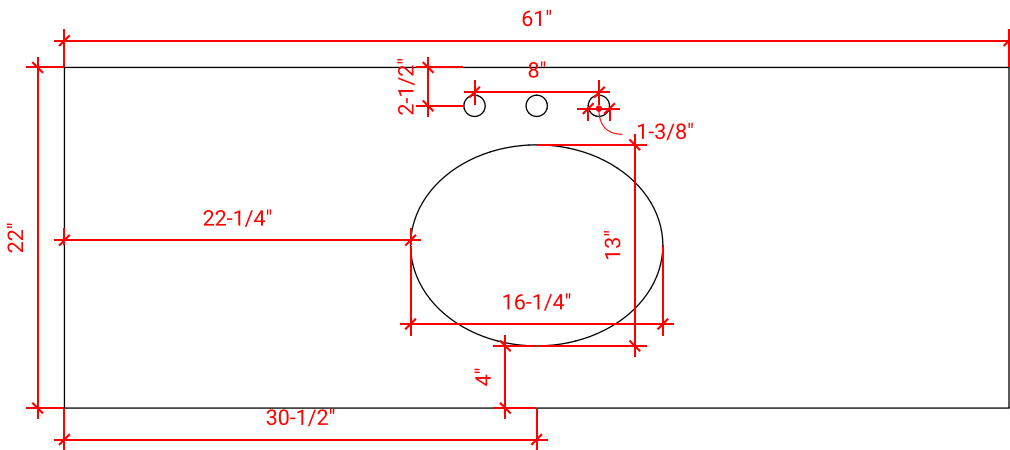

## BASE CABINET DIMENSIONS

60" W x 21.75" D x 18" H

## AVAILABLE COLORS

White    Grey    Midnight Blue

FRONT VIEW

SIDE VIEW

PLAN VIEW

OVERALL DIMENSIONS

61" W x 22" D x 1.5" H

COUNTERTOP OPTIONS

COUNTERTOP PLAN VIEW

EDGE SIDE VIEW

THREE DIMENSIONAL COUNTERTOP VIEW