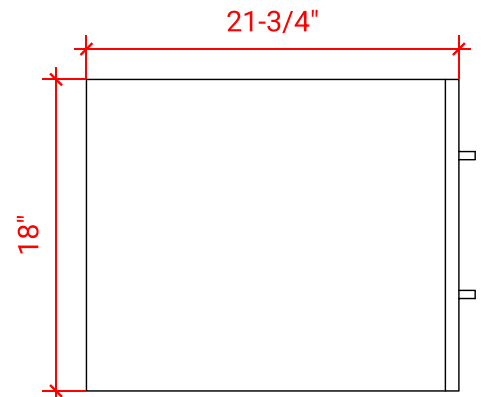

## BASE CABINET DIMENSIONS

60" W x 21.75" D x 18" H

## AVAILABLE COLORS

White    Grey    Midnight Blue

FRONT VIEW

SIDE VIEW

PLAN VIEW

OVERALL DIMENSIONS

61" W x 22" D x 1.5" H

COUNTERTOP OPTIONS

COUNTERTOP PLAN VIEW

EDGE SIDE VIEW

THREE DIMENSIONAL COUNTERTOP VIEW