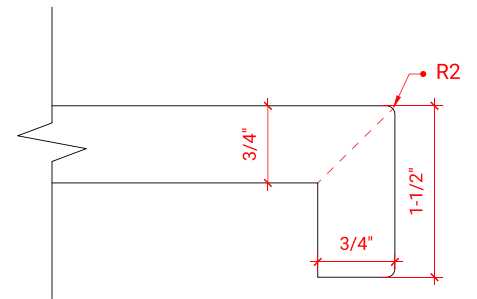

## AVAILABLE COLORS

White    Grey    Midnight Blue

FRONT VIEW

SIDE VIEW

PLAN VIEW

OVERALL DIMENSIONS

61" W x 22" D x 1.5" H

COUNTERTOP OPTIONS

COUNTERTOP PLAN VIEW

EDGE SIDE VIEW

THREE DIMENSIONAL COUNTERTOP VIEW