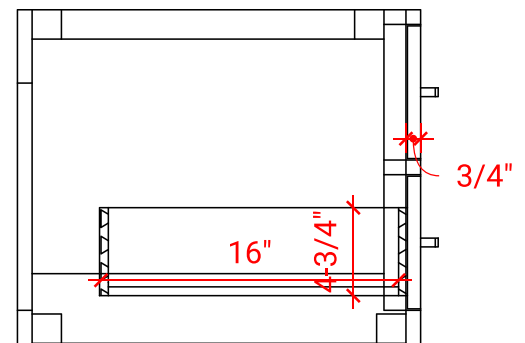

## BASE CABINET DIMENSIONS

60" W x 21.75" D x 18" H

## AVAILABLE COLORS

White    Grey    Midnight Blue

FRONT VIEW

SIDE VIEW

PLAN VIEW

OVERALL DIMENSIONS

61" W x 22" D x 1.5" H

COUNTERTOP OPTIONS

COUNTERTOP PLAN VIEW

EDGE SIDE VIEW

THREE DIMENSIONAL COUNTERTOP VIEW