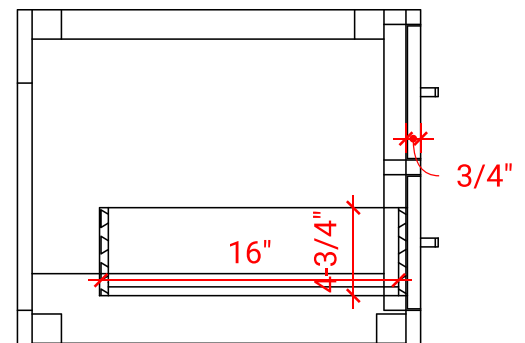

HUTTON 60" SINGLE SINK BASE CABINET

ARIEL

W060S

BASE CABINET DIMENSIONS

60" W x 21.75" D x 18" H

FEATURES

- Solid wood frame & plywood panels
- Dovetail drawers and joints
- Soft closing doors & drawers

HARDWARE FINISHES

Brushed Nickel Satin Brass Matte Black Polished Chrome

AVAILABLE COLORS

White Grey Midnight Blue

FRONT VIEW

SIDE VIEW

PLAN VIEW

61" SINGLE RECTANGLE SINK COUNTERTOP WITH 1.5 IN. THICKNESS

ARIEL

OVERALL DIMENSIONS

61" W x 22" D x 1.5" H

COUNTERTOP OPTIONS

Carrara Marble
CW-061S-REC-CT

White Quartz
WQ-061S-REC-CT

FEATURES

- Solid countertop with mitered edges & seams
- Undermount white rectangular sink
- Pre-drilled for 8" widespread faucet

INCLUDED

- Countertop
- Matching Backsplash
- Rectangle Sink

COUNTERTOP PLAN VIEW

EDGE SIDE VIEW

THREE DIMENSIONAL COUNTERTOP VIEW