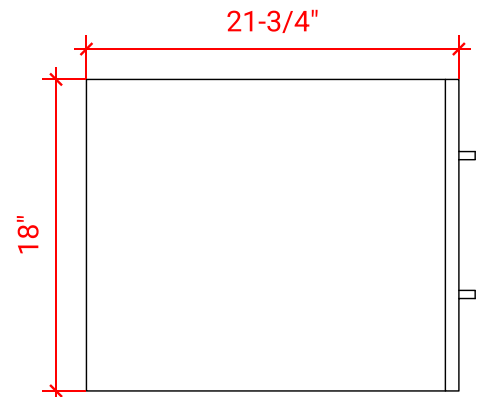

HUTTON 60" SINGLE SINK BASE CABINET

ARIEL

W060S

BASE CABINET DIMENSIONS

60" W x 21.75" D x 18" H

FEATURES

- Solid wood frame & plywood panels
- Dovetail drawers and joints
- Soft closing doors & drawers

HARDWARE FINISHES

Brushed Nickel Satin Brass Matte Black Polished Chrome

AVAILABLE COLORS

White Grey Midnight Blue

FRONT VIEW

SIDE VIEW

PLAN VIEW

61" SINGLE RECTANGLE SINK COUNTERTOP WITH 1.5 IN. THICKNESS

ARIEL

OVERALL DIMENSIONS

61" W x 22" D x 1.5" H

COUNTERTOP OPTIONS

Carrara Marble
CW-061S-REC-CT

White Quartz
WQ-061S-REC-CT

FEATURES

- Solid countertop with mitered edges & seams
- Undermount white rectangular sink
- Pre-drilled for 8" widespread faucet

INCLUDED

- Countertop
- Matching Backsplash
- Rectangle Sink

COUNTERTOP PLAN VIEW

EDGE SIDE VIEW

THREE DIMENSIONAL COUNTERTOP VIEW