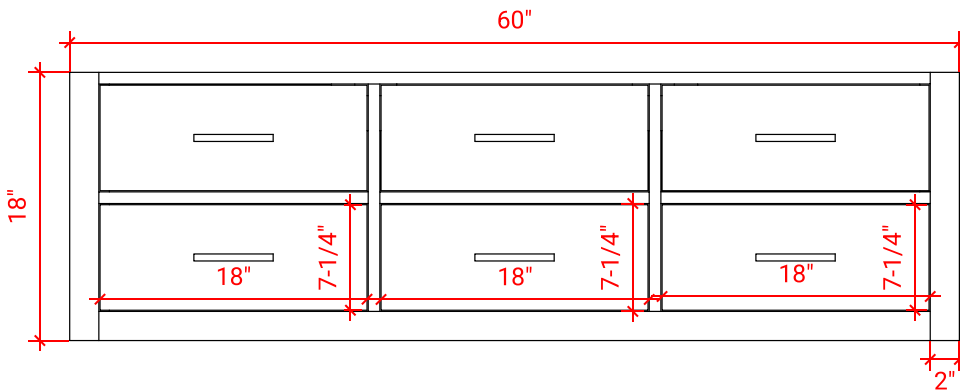

HUTTON 60" SINGLE SINK BASE CABINET

ARIEL

W060S

BASE CABINET DIMENSIONS

60" W x 21.75" D x 18" H

FEATURES

- Solid wood frame & plywood panels
- Dovetail drawers and joints
- Soft closing doors & drawers

HARDWARE FINISHES

Brushed Nickel Satin Brass Matte Black Polished Chrome

AVAILABLE COLORS

White Grey Midnight Blue

FRONT VIEW

SIDE VIEW

PLAN VIEW

61" SINGLE RECTANGLE SINK COUNTERTOP WITH 1.5 IN. THICKNESS

ARIEL

OVERALL DIMENSIONS

61" W x 22" D x 1.5" H

COUNTERTOP OPTIONS

Carrara Marble
CW-061S-REC-CT

White Quartz
WQ-061S-REC-CT

FEATURES

- Solid countertop with mitered edges & seams
- Undermount white rectangular sink
- Pre-drilled for 8" widespread faucet

INCLUDED

- Countertop
- Matching Backsplash
- Rectangle Sink

COUNTERTOP PLAN VIEW

EDGE SIDE VIEW

THREE DIMENSIONAL COUNTERTOP VIEW