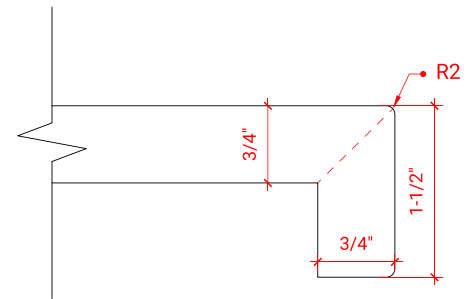

HUTTON 60" SINGLE SINK BASE CABINET

ARIEL

W060S

BASE CABINET DIMENSIONS

60" W x 21.75" D x 18" H

FEATURES

- Solid wood frame & plywood panels
- Dovetail drawers and joints
- Soft closing doors & drawers

HARDWARE FINISHES

OVERALL DIMENSIONS

61" W x 22" D x 1.5" H

COUNTERTOP OPTIONS

Carrara Marble
CW-061S-REC-CT

White Quartz
WQ-061S-REC-CT

FEATURES

- Solid countertop with mitered edges & seams
- Undermount white rectangular sink
- Pre-drilled for 8" widespread faucet

INCLUDED

- Countertop
- Matching Backsplash
- Rectangle Sink

COUNTERTOP PLAN VIEW

EDGE SIDE VIEW

THREE DIMENSIONAL COUNTERTOP VIEW