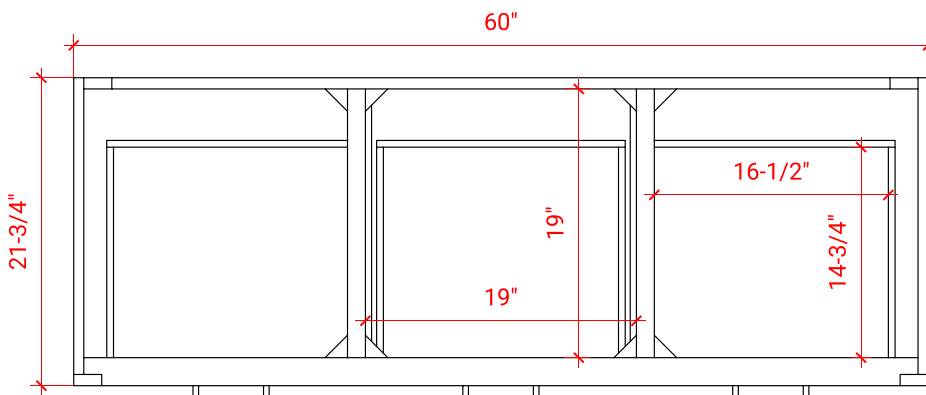

HUTTON 60" SINGLE SINK BASE CABINET

ARIEL

W060S

BASE CABINET DIMENSIONS

60" W x 21.75" D x 18" H

FEATURES

- Solid wood frame & plywood panels
- Dovetail drawers and joints
- Soft closing doors & drawers

HARDWARE FINISHES

Brushed Nickel Satin Brass Matte Black Polished Chrome

AVAILABLE COLORS

White Grey Midnight Blue

FRONT VIEW

SIDE VIEW

PLAN VIEW

61" SINGLE RECTANGLE SINK COUNTERTOP WITH 1.5 IN. THICKNESS

ARIEL

OVERALL DIMENSIONS

61" W x 22" D x 1.5" H

COUNTERTOP OPTIONS

Carrara Marble
CW-061S-REC-CT

White Quartz
WQ-061S-REC-CT

FEATURES

- Solid countertop with mitered edges & seams
- Undermount white rectangular sink
- Pre-drilled for 8" widespread faucet

INCLUDED

- Countertop
- Matching Backsplash
- Rectangle Sink

COUNTERTOP PLAN VIEW

EDGE SIDE VIEW

THREE DIMENSIONAL COUNTERTOP VIEW