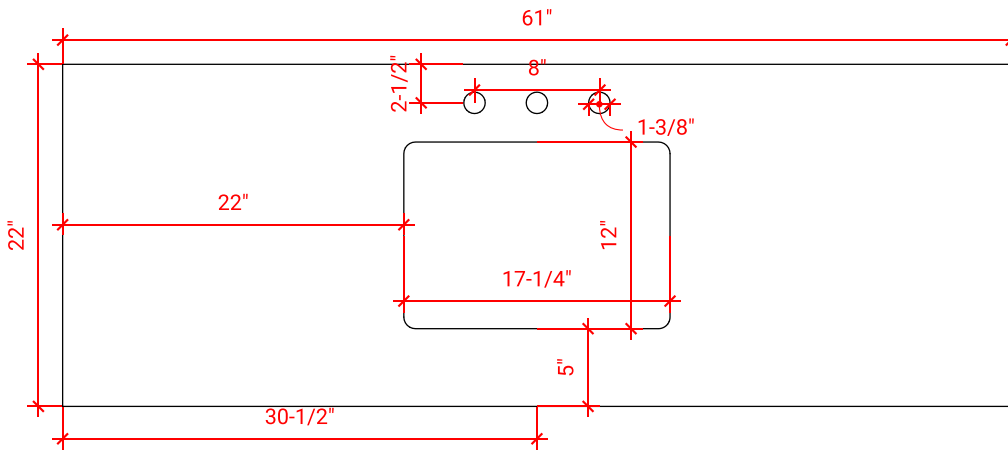

HUTTON 60" SINGLE SINK BASE CABINET

ARIEL

W060S

BASE CABINET DIMENSIONS

60" W x 21.75" D x 18" H

FEATURES

- Solid wood frame & plywood panels
- Dovetail drawers and joints
- Soft closing doors & drawers

HARDWARE FINISHES

OVERALL DIMENSIONS

61" W x 22" D x 1.5" H

COUNTERTOP OPTIONS

Carrara Marble
CW-061S-REC-CT

White Quartz
WQ-061S-REC-CT

FEATURES

- Solid countertop with mitered edges & seams
- Undermount white rectangular sink
- Pre-drilled for 8" widespread faucet

INCLUDED

- Countertop
- Matching Backsplash
- Rectangle Sink

COUNTERTOP PLAN VIEW

EDGE SIDE VIEW

THREE DIMENSIONAL COUNTERTOP VIEW