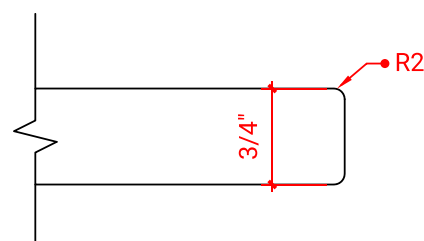

HUTTON 60" SINGLE SINK BASE CABINET

ARIEL

W060S

BASE CABINET DIMENSIONS

60" W x 21.75" D x 18" H

FEATURES

- Solid wood frame & plywood panels
- Dovetail drawers and joints
- Soft closing doors & drawers

HARDWARE FINISHES

OVERALL DIMENSIONS

61" W x 22" D x 0.75" H

COUNTERTOP OPTIONS

Carrara Marble
CW2-061S-REC-CT

FEATURES

- Solid countertop with mitered edges & seams
- Undermount white rectangular sink
- Pre-drilled for 8" widespread faucet

INCLUDED

- Countertop
- Matching Backsplash
- Rectangle Sink

COUNTERTOP PLAN VIEW

EDGE SIDE VIEW

THREE DIMENSIONAL COUNTERTOP VIEW