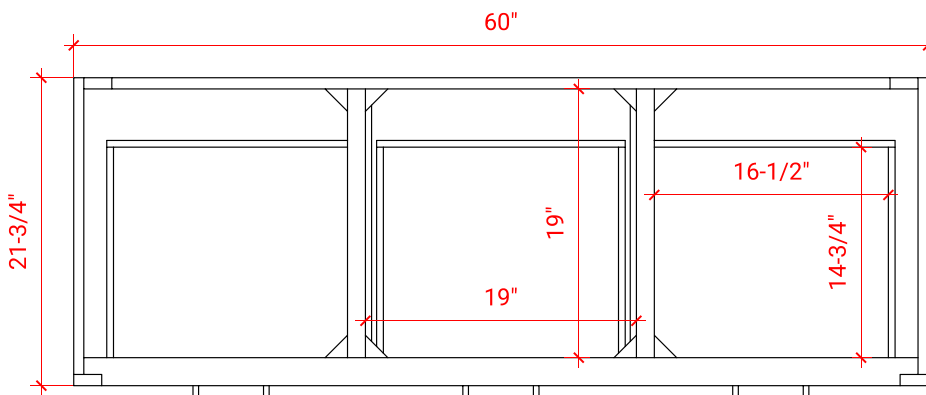

HUTTON 60" SINGLE SINK BASE CABINET

ARIEL

W060S

BASE CABINET DIMENSIONS

60" W x 21.75" D x 18" H

FEATURES

- Solid wood frame & plywood panels
- Dovetail drawers and joints
- Soft closing doors & drawers

HARDWARE FINISHES

Brushed Nickel Satin Brass Matte Black Polished Chrome

AVAILABLE COLORS

White Grey Midnight Blue

FRONT VIEW

SIDE VIEW

PLAN VIEW

61" SINGLE RECTANGLE SINK COUNTERTOP WITH 0.75 IN. THICKNESS

ARIEL

OVERALL DIMENSIONS

61" W x 22" D x 0.75" H

COUNTERTOP OPTIONS

Carrara Marble
CW2-061S-REC-CT

FEATURES

- Solid countertop with mitered edges & seams
- Undermount white rectangular sink
- Pre-drilled for 8" widespread faucet

INCLUDED

- Countertop
- Matching Backsplash
- Rectangle Sink

COUNTERTOP PLAN VIEW

EDGE SIDE VIEW

THREE DIMENSIONAL COUNTERTOP VIEW