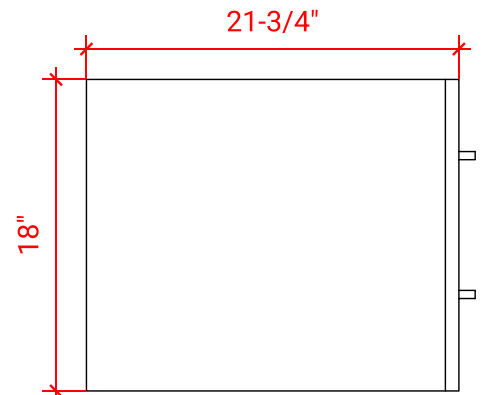

HUTTON 60" SINGLE SINK BASE CABINET

ARIEL

W060S

BASE CABINET DIMENSIONS

60" W x 21.75" D x 18" H

FEATURES

- Solid wood frame & plywood panels
- Dovetail drawers and joints
- Soft closing doors & drawers

HARDWARE FINISHES

Brushed Nickel Satin Brass Matte Black Polished Chrome

AVAILABLE COLORS

White Grey Midnight Blue

FRONT VIEW

SIDE VIEW

PLAN VIEW

61" SINGLE RECTANGLE SINK COUNTERTOP WITH 0.75 IN. THICKNESS

ARIEL

OVERALL DIMENSIONS

61" W x 22" D x 0.75" H

COUNTERTOP OPTIONS

Carrara Marble
CW2-061S-REC-CT

FEATURES

- Solid countertop with mitered edges & seams
- Undermount white rectangular sink
- Pre-drilled for 8" widespread faucet

INCLUDED

- Countertop
- Matching Backsplash
- Rectangle Sink

COUNTERTOP PLAN VIEW

EDGE SIDE VIEW

THREE DIMENSIONAL COUNTERTOP VIEW