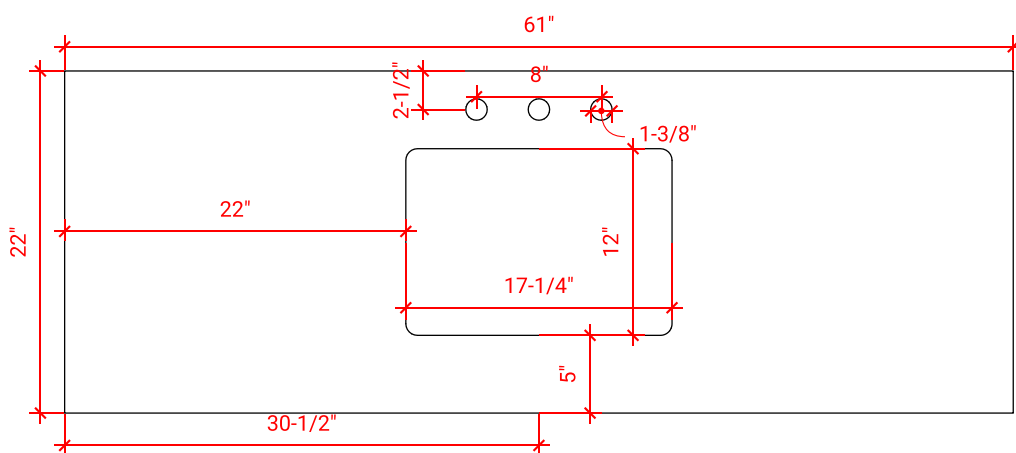

HUTTON 60" SINGLE SINK BASE CABINET

ARIEL

W060S

BASE CABINET DIMENSIONS

60" W x 21.75" D x 18" H

FEATURES

- Solid wood frame & plywood panels
- Dovetail drawers and joints
- Soft closing doors & drawers

HARDWARE FINISHES

OVERALL DIMENSIONS

61" W x 22" D x 0.75" H

COUNTERTOP OPTIONS

Carrara Marble
CW2-061S-REC-CT

FEATURES

- Solid countertop with mitered edges & seams
- Undermount white rectangular sink
- Pre-drilled for 8" widespread faucet

INCLUDED

- Countertop
- Matching Backsplash
- Rectangle Sink

COUNTERTOP PLAN VIEW

EDGE SIDE VIEW

THREE DIMENSIONAL COUNTERTOP VIEW