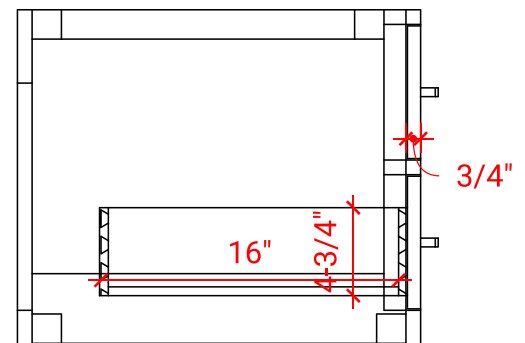

HUTTON 60" SINGLE SINK BASE CABINET

ARIEL

W060S

BASE CABINET DIMENSIONS

60" W x 21.75" D x 18" H

FEATURES

- Solid wood frame & plywood panels
- Dovetail drawers and joints
- Soft closing doors & drawers

HARDWARE FINISHES

Brushed Nickel Satin Brass Matte Black Polished Chrome

AVAILABLE COLORS

White Grey Midnight Blue

FRONT VIEW

SIDE VIEW

PLAN VIEW

61" SINGLE RECTANGLE SINK COUNTERTOP WITH 0.75 IN. THICKNESS

ARIEL

OVERALL DIMENSIONS

61" W x 22" D x 0.75" H

COUNTERTOP OPTIONS

Carrara Marble
CW2-061S-REC-CT

FEATURES

- Solid countertop with mitered edges & seams
- Undermount white rectangular sink
- Pre-drilled for 8" widespread faucet

INCLUDED

- Countertop
- Matching Backsplash
- Rectangle Sink

COUNTERTOP PLAN VIEW

EDGE SIDE VIEW

THREE DIMENSIONAL COUNTERTOP VIEW