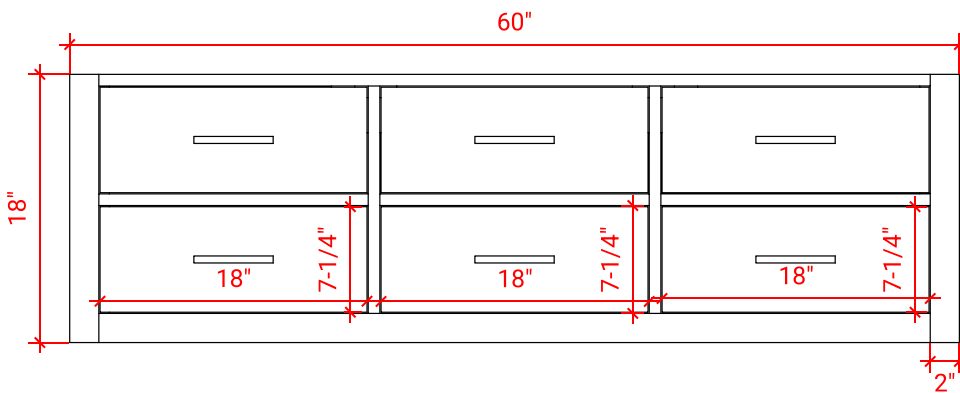

HUTTON 60" SINGLE SINK BASE CABINET

ARIEL

W060S

BASE CABINET DIMENSIONS

60" W x 21.75" D x 18" H

FEATURES

- Solid wood frame & plywood panels
- Dovetail drawers and joints
- Soft closing doors & drawers

HARDWARE FINISHES

Brushed Nickel Satin Brass Matte Black Polished Chrome

AVAILABLE COLORS

White Grey Midnight Blue

FRONT VIEW

SIDE VIEW

PLAN VIEW

61" SINGLE RECTANGLE SINK COUNTERTOP WITH 0.75 IN. THICKNESS

ARIEL

OVERALL DIMENSIONS

61" W x 22" D x 0.75" H

COUNTERTOP OPTIONS

Carrara Marble
CW2-061S-REC-CT

FEATURES

- Solid countertop with mitered edges & seams
- Undermount white rectangular sink
- Pre-drilled for 8" widespread faucet

INCLUDED

- Countertop
- Matching Backsplash
- Rectangle Sink

COUNTERTOP PLAN VIEW

EDGE SIDE VIEW

THREE DIMENSIONAL COUNTERTOP VIEW