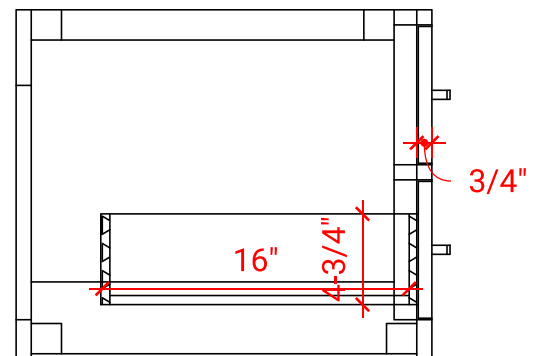

HUTTON 54" SINGLE SINK BASE CABINET

ARIEL

W054S

BASE CABINET DIMENSIONS

54" W x 21.75" D x 18" H

FEATURES

- Solid wood frame & plywood panels
- Dovetail drawers and joints
- Soft closing doors & drawers

HARDWARE FINISHES

Brushed Nickel Satin Brass Matte Black Polished Chrome

AVAILABLE COLORS

White Grey Midnight Blue

FRONT VIEW

SIDE VIEW

PLAN VIEW

55" SINGLE RECTANGLE SINK COUNTERTOP WITH 1.5 IN. THICKNESS

ARIEL

OVERALL DIMENSIONS

55" W x 22" D x 1.5" H

COUNTERTOP OPTIONS

Carrara Marble
CW-055S-REC-CT

White Quartz
WQ-055S-REC-CT

FEATURES

- Solid countertop with mitered edges & seams
- Undermount white rectangular sink
- Pre-drilled for 8" widespread faucet

INCLUDED

- Countertop
- Matching Backsplash
- Rectangle Sink

COUNTERTOP PLAN VIEW

EDGE SIDE VIEW

THREE DIMENSIONAL COUNTERTOP VIEW