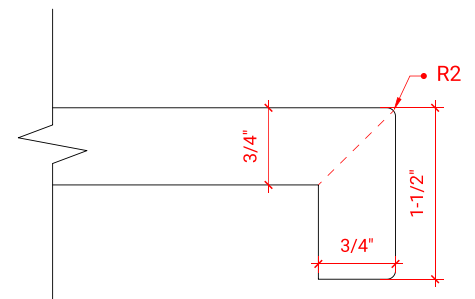

HUTTON 54" SINGLE SINK BASE CABINET

ARIEL

W054S

BASE CABINET DIMENSIONS

54" W x 21.75" D x 18" H

FEATURES

- Solid wood frame & plywood panels
- Dovetail drawers and joints
- Soft closing doors & drawers

HARDWARE FINISHES

OVERALL DIMENSIONS

55" W x 22" D x 1.5" H

COUNTERTOP OPTIONS

Carrara Marble
CW-055S-REC-CT

White Quartz
WQ-055S-REC-CT

FEATURES

- Solid countertop with mitered edges & seams
- Undermount white rectangular sink
- Pre-drilled for 8" widespread faucet

INCLUDED

- Countertop
- Matching Backsplash
- Rectangle Sink

COUNTERTOP PLAN VIEW

EDGE SIDE VIEW

THREE DIMENSIONAL COUNTERTOP VIEW