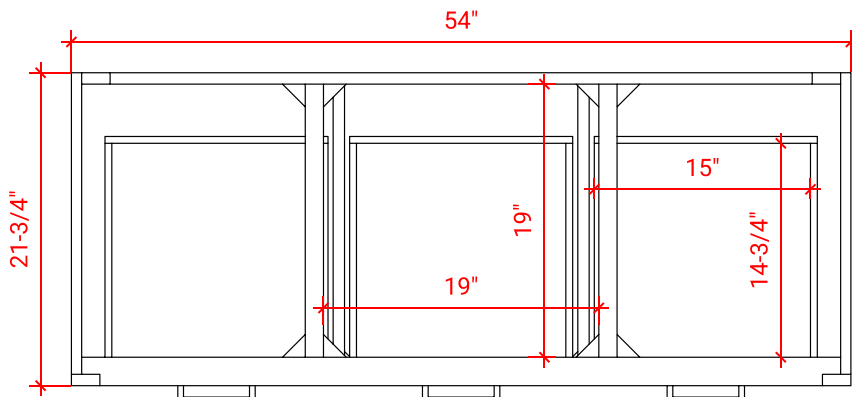

HUTTON 54" SINGLE SINK BASE CABINET

ARIEL

W054S

BASE CABINET DIMENSIONS

54" W x 21.75" D x 18" H

FEATURES

- Solid wood frame & plywood panels
- Dovetail drawers and joints
- Soft closing doors & drawers

HARDWARE FINISHES

Brushed Nickel Satin Brass Matte Black Polished Chrome

AVAILABLE COLORS

White Grey Midnight Blue

FRONT VIEW

SIDE VIEW

PLAN VIEW

55" SINGLE RECTANGLE SINK COUNTERTOP WITH 1.5 IN. THICKNESS

ARIEL

OVERALL DIMENSIONS

55" W x 22" D x 1.5" H

COUNTERTOP OPTIONS

Carrara Marble
CW-055S-REC-CT

White Quartz
WQ-055S-REC-CT

FEATURES

- Solid countertop with mitered edges & seams
- Undermount white rectangular sink
- Pre-drilled for 8" widespread faucet

INCLUDED

- Countertop
- Matching Backsplash
- Rectangle Sink

COUNTERTOP PLAN VIEW

EDGE SIDE VIEW

THREE DIMENSIONAL COUNTERTOP VIEW