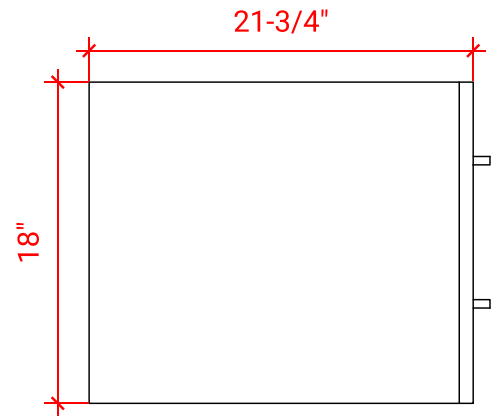

HUTTON 54" SINGLE SINK BASE CABINET

ARIEL

W054S

BASE CABINET DIMENSIONS

54" W x 21.75" D x 18" H

FEATURES

- Solid wood frame & plywood panels
- Dovetail drawers and joints
- Soft closing doors & drawers

HARDWARE FINISHES

Brushed Nickel Satin Brass Matte Black Polished Chrome

AVAILABLE COLORS

White Grey Midnight Blue

FRONT VIEW

SIDE VIEW

PLAN VIEW

55" SINGLE RECTANGLE SINK COUNTERTOP WITH 1.5 IN. THICKNESS

ARIEL

OVERALL DIMENSIONS

55" W x 22" D x 1.5" H

COUNTERTOP OPTIONS

Carrara Marble
CW-055S-REC-CT

White Quartz
WQ-055S-REC-CT

FEATURES

- Solid countertop with mitered edges & seams
- Undermount white rectangular sink
- Pre-drilled for 8" widespread faucet

INCLUDED

- Countertop
- Matching Backsplash
- Rectangle Sink

COUNTERTOP PLAN VIEW

EDGE SIDE VIEW

THREE DIMENSIONAL COUNTERTOP VIEW