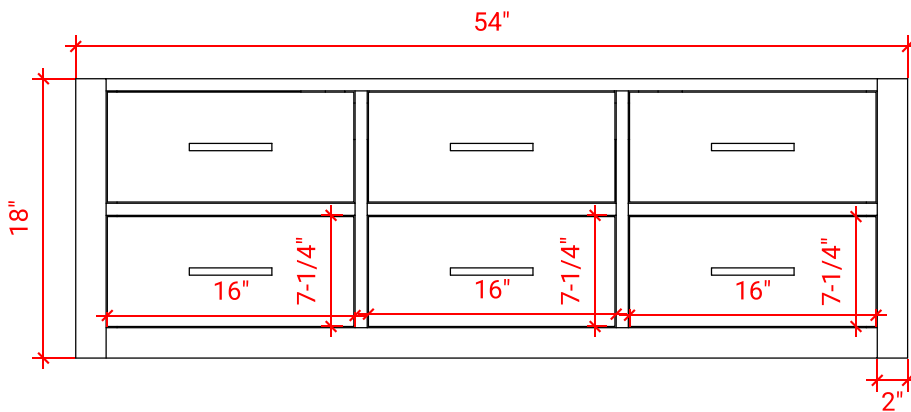

HUTTON 54" SINGLE SINK BASE CABINET

ARIEL

W054S

BASE CABINET DIMENSIONS

54" W x 21.75" D x 18" H

FEATURES

- Solid wood frame & plywood panels
- Dovetail drawers and joints
- Soft closing doors & drawers

HARDWARE FINISHES

Brushed Nickel Satin Brass Matte Black Polished Chrome

AVAILABLE COLORS

White Grey Midnight Blue

FRONT VIEW

SIDE VIEW

PLAN VIEW

55" SINGLE RECTANGLE SINK COUNTERTOP WITH 1.5 IN. THICKNESS

ARIEL

OVERALL DIMENSIONS

55" W x 22" D x 1.5" H

COUNTERTOP OPTIONS

Carrara Marble
CW-055S-REC-CT

White Quartz
WQ-055S-REC-CT

FEATURES

- Solid countertop with mitered edges & seams
- Undermount white rectangular sink
- Pre-drilled for 8" widespread faucet

INCLUDED

- Countertop
- Matching Backsplash
- Rectangle Sink

COUNTERTOP PLAN VIEW

EDGE SIDE VIEW

THREE DIMENSIONAL COUNTERTOP VIEW