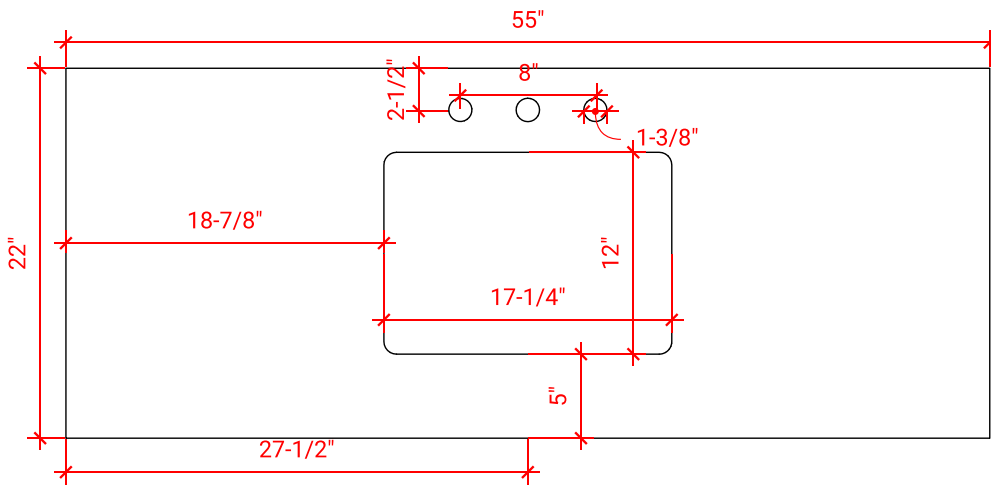

HUTTON 54" SINGLE SINK BASE CABINET

ARIEL

W054S

BASE CABINET DIMENSIONS

54" W x 21.75" D x 18" H

FEATURES

- Solid wood frame & plywood panels
- Dovetail drawers and joints
- Soft closing doors & drawers

HARDWARE FINISHES

OVERALL DIMENSIONS

55" W x 22" D x 1.5" H

COUNTERTOP OPTIONS

Carrara Marble
CW-055S-REC-CT

White Quartz
WQ-055S-REC-CT

FEATURES

- Solid countertop with mitered edges & seams
- Undermount white rectangular sink
- Pre-drilled for 8" widespread faucet

INCLUDED

- Countertop
- Matching Backsplash
- Rectangle Sink

COUNTERTOP PLAN VIEW

EDGE SIDE VIEW

THREE DIMENSIONAL COUNTERTOP VIEW