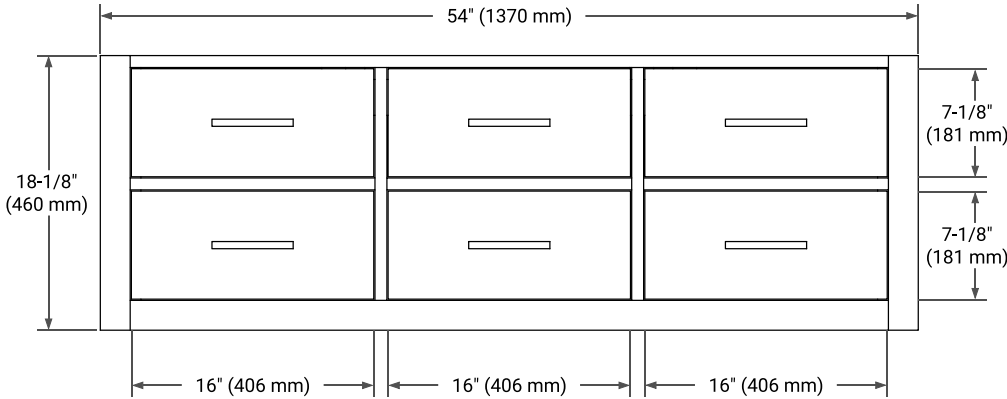

HUTTON 54" SINGLE SINK BASE CABINET

BASE CABINET DIMENSIONS

54" W x 21.5" D x 18" H

FEATURES

- Solid wood frame & plywood panels
- Dovetail drawers and joints
- Soft closing doors & drawers

HARDWARE FINISHES*

Brushed Nickel   Satin Brass   Matte Black   Polished Chrome

* Hardware will come preinstalled. Other options are available in the store if you want a different finish.

AVAILABLE COLORS

White   Grey   Midnight Blue

FRONT VIEW

SIDE VIEW

PLAN VIEW