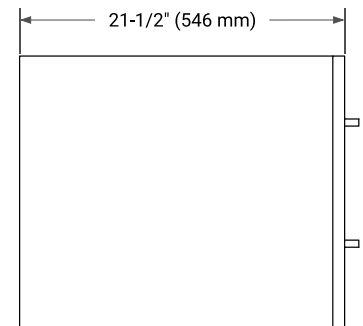

HUTTON 54" SINGLE SINK BASE CABINET

BASE CABINET DIMENSIONS

54" W x 21.5" D x 18" H

FEATURES

- Solid wood frame & plywood panels
- Dovetail drawers and joints
- Soft closing doors & drawers

HARDWARE FINISHES*

Brushed Nickel   Satin Brass   Matte Black   Polished Chrome

* Hardware will come preinstalled. Other options are available in the store if you want a different finish.

AVAILABLE COLORS

White   Grey   Midnight Blue

FRONT VIEW

SIDE VIEW

PLAN VIEW