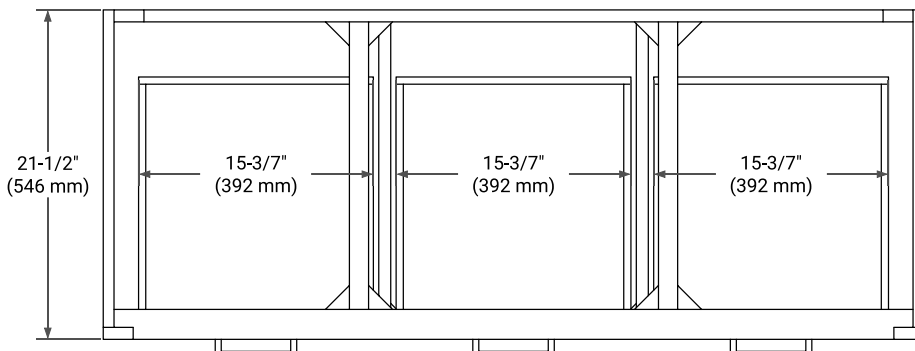

HUTTON 54" SINGLE SINK BASE CABINET

BASE CABINET DIMENSIONS

54" W x 21.5" D x 18" H

FEATURES

- Solid wood frame & plywood panels
- Dovetail drawers and joints
- Soft closing doors & drawers

HARDWARE FINISHES*

Brushed Nickel   Satin Brass   Matte Black   Polished Chrome

* Hardware will come preinstalled. Other options are available in the store if you want a different finish.

AVAILABLE COLORS

White   Grey   Midnight Blue

FRONT VIEW

SIDE VIEW

PLAN VIEW