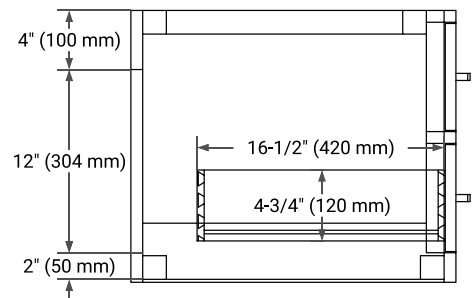

HUTTON 54" SINGLE SINK BASE CABINET

BASE CABINET DIMENSIONS

54" W x 21.5" D x 18" H

FEATURES

- Solid wood frame & plywood panels
- Dovetail drawers and joints
- Soft closing doors & drawers

HARDWARE FINISHES*

Brushed Nickel   Satin Brass   Matte Black   Polished Chrome

* Hardware will come preinstalled. Other options are available in the store if you want a different finish.

AVAILABLE COLORS

White   Grey   Midnight Blue

FRONT VIEW

SIDE VIEW

PLAN VIEW