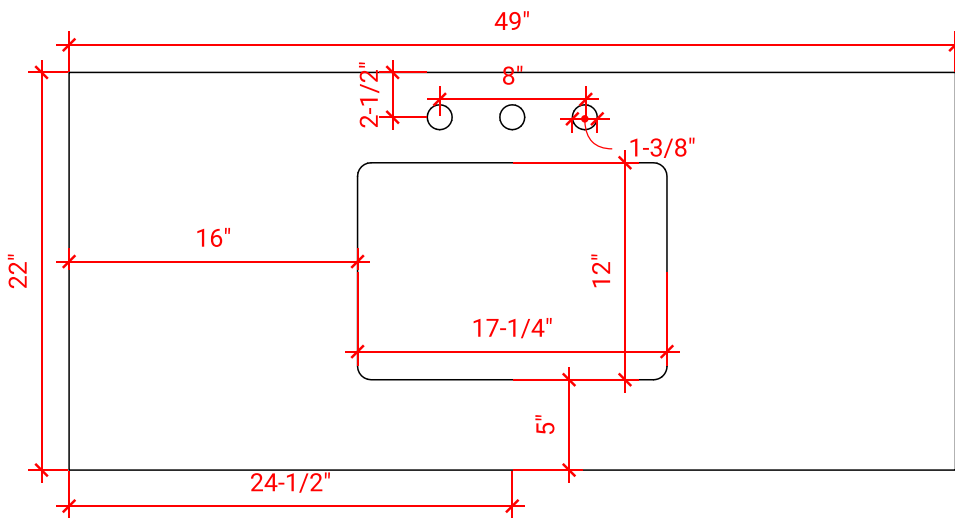

HUTTON 48" SINGLE SINK BASE CABINET

ARIEL

W048S

BASE CABINET DIMENSIONS

48" W x 21.75" D x 18" H

FEATURES

- Solid wood frame & plywood panels
- Dovetail drawers and joints
- Soft closing doors & drawers

HARDWARE FINISHES

OVERALL DIMENSIONS

49" W x 22" D x 1.5" H

COUNTERTOP OPTIONS

Carrara Marble
CW-049S-REC-CT

White Quartz
WQ-049S-REC-CT

FEATURES

- Solid countertop with mitered edges & seams
- Undermount white rectangular sink
- Pre-drilled for 8" widespread faucet

INCLUDED

- Countertop
- Matching Backsplash
- Rectangle Sink

COUNTERTOP PLAN VIEW

EDGE SIDE VIEW

THREE DIMENSIONAL COUNTERTOP VIEW