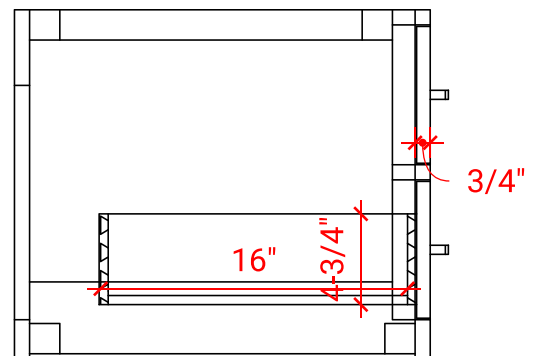

HUTTON 48" SINGLE SINK BASE CABINET

ARIEL

W048S

BASE CABINET DIMENSIONS

48" W x 21.75" D x 18" H

FEATURES

- Solid wood frame & plywood panels
- Dovetail drawers and joints
- Soft closing doors & drawers

HARDWARE FINISHES

Brushed Nickel Satin Brass Matte Black Polished Chrome

AVAILABLE COLORS

White Grey Midnight Blue

FRONT VIEW

SIDE VIEW

PLAN VIEW

49" SINGLE RECTANGLE SINK COUNTERTOP WITH 1.5 IN. THICKNESS

ARIEL

OVERALL DIMENSIONS

49" W x 22" D x 1.5" H

COUNTERTOP OPTIONS

Carrara Marble
CW-049S-REC-CT

White Quartz
WQ-049S-REC-CT

FEATURES

- Solid countertop with mitered edges & seams
- Undermount white rectangular sink
- Pre-drilled for 8" widespread faucet

INCLUDED

- Countertop
- Matching Backsplash
- Rectangle Sink

COUNTERTOP PLAN VIEW

EDGE SIDE VIEW

THREE DIMENSIONAL COUNTERTOP VIEW