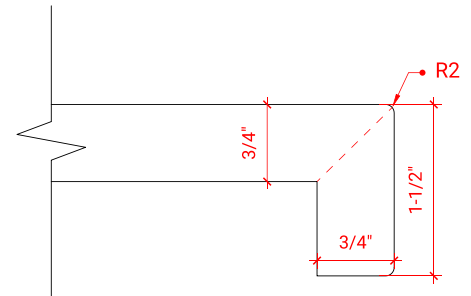

HUTTON 48" SINGLE SINK BASE CABINET

ARIEL

W048S

BASE CABINET DIMENSIONS

48" W x 21.75" D x 18" H

FEATURES

- Solid wood frame & plywood panels
- Dovetail drawers and joints
- Soft closing doors & drawers

HARDWARE FINISHES

OVERALL DIMENSIONS

49" W x 22" D x 1.5" H

COUNTERTOP OPTIONS

Carrara Marble
CW-049S-REC-CT

White Quartz
WQ-049S-REC-CT

FEATURES

- Solid countertop with mitered edges & seams
- Undermount white rectangular sink
- Pre-drilled for 8" widespread faucet

INCLUDED

- Countertop
- Matching Backsplash
- Rectangle Sink

COUNTERTOP PLAN VIEW

EDGE SIDE VIEW

THREE DIMENSIONAL COUNTERTOP VIEW