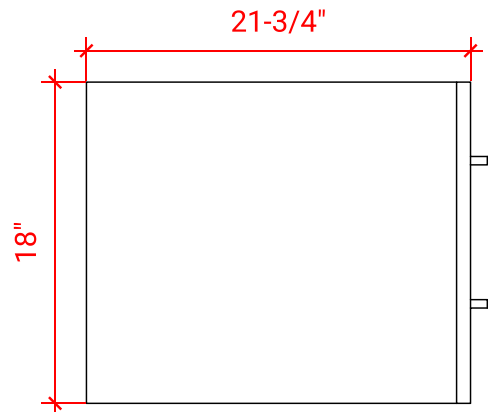

HUTTON 48" SINGLE SINK BASE CABINET

ARIEL

W048S

BASE CABINET DIMENSIONS

48" W x 21.75" D x 18" H

FEATURES

- Solid wood frame & plywood panels
- Dovetail drawers and joints
- Soft closing doors & drawers

HARDWARE FINISHES

Brushed Nickel Satin Brass Matte Black Polished Chrome

AVAILABLE COLORS

White Grey Midnight Blue

FRONT VIEW

SIDE VIEW

PLAN VIEW

49" SINGLE RECTANGLE SINK COUNTERTOP WITH 1.5 IN. THICKNESS

ARIEL

OVERALL DIMENSIONS

49" W x 22" D x 1.5" H

COUNTERTOP OPTIONS

Carrara Marble
CW-049S-REC-CT

White Quartz
WQ-049S-REC-CT

FEATURES

- Solid countertop with mitered edges & seams
- Undermount white rectangular sink
- Pre-drilled for 8" widespread faucet

INCLUDED

- Countertop
- Matching Backsplash
- Rectangle Sink

COUNTERTOP PLAN VIEW

EDGE SIDE VIEW

THREE DIMENSIONAL COUNTERTOP VIEW