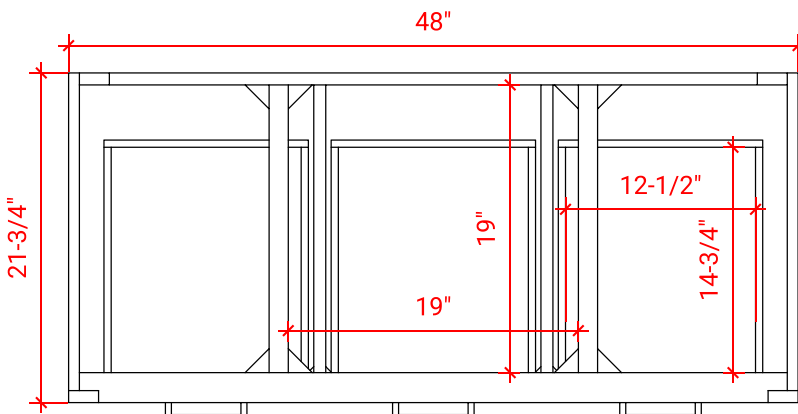

HUTTON 48" SINGLE SINK BASE CABINET

ARIEL

W048S

BASE CABINET DIMENSIONS

48" W x 21.75" D x 18" H

FEATURES

- Solid wood frame & plywood panels
- Dovetail drawers and joints
- Soft closing doors & drawers

HARDWARE FINISHES

Brushed Nickel Satin Brass Matte Black Polished Chrome

AVAILABLE COLORS

White Grey Midnight Blue

FRONT VIEW

SIDE VIEW

PLAN VIEW

49" SINGLE RECTANGLE SINK COUNTERTOP WITH 1.5 IN. THICKNESS

ARIEL

OVERALL DIMENSIONS

49" W x 22" D x 1.5" H

COUNTERTOP OPTIONS

Carrara Marble
CW-049S-REC-CT

White Quartz
WQ-049S-REC-CT

FEATURES

- Solid countertop with mitered edges & seams
- Undermount white rectangular sink
- Pre-drilled for 8" widespread faucet

INCLUDED

- Countertop
- Matching Backsplash
- Rectangle Sink

COUNTERTOP PLAN VIEW

EDGE SIDE VIEW

THREE DIMENSIONAL COUNTERTOP VIEW