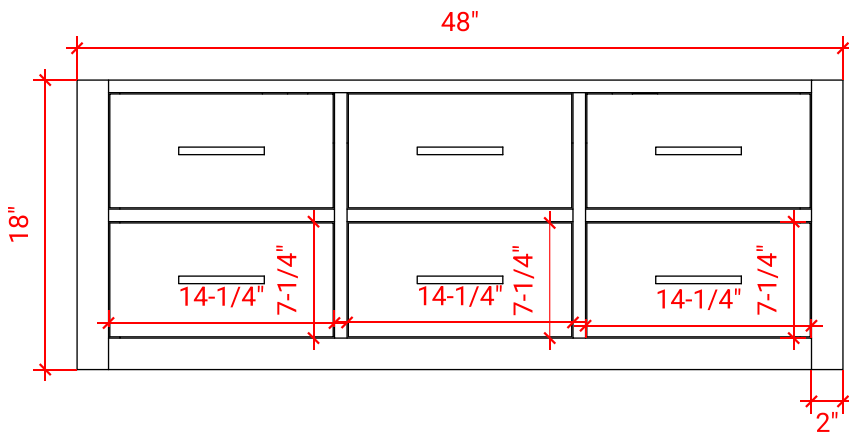

HUTTON 48" SINGLE SINK BASE CABINET

ARIEL

W048S

BASE CABINET DIMENSIONS

48" W x 21.75" D x 18" H

FEATURES

- Solid wood frame & plywood panels
- Dovetail drawers and joints
- Soft closing doors & drawers

HARDWARE FINISHES

Brushed Nickel Satin Brass Matte Black Polished Chrome

AVAILABLE COLORS

White Grey Midnight Blue

FRONT VIEW

SIDE VIEW

PLAN VIEW

49" SINGLE RECTANGLE SINK COUNTERTOP WITH 1.5 IN. THICKNESS

ARIEL

OVERALL DIMENSIONS

49" W x 22" D x 1.5" H

COUNTERTOP OPTIONS

Carrara Marble
CW-049S-REC-CT

White Quartz
WQ-049S-REC-CT

FEATURES

- Solid countertop with mitered edges & seams
- Undermount white rectangular sink
- Pre-drilled for 8" widespread faucet

INCLUDED

- Countertop
- Matching Backsplash
- Rectangle Sink

COUNTERTOP PLAN VIEW

EDGE SIDE VIEW

THREE DIMENSIONAL COUNTERTOP VIEW