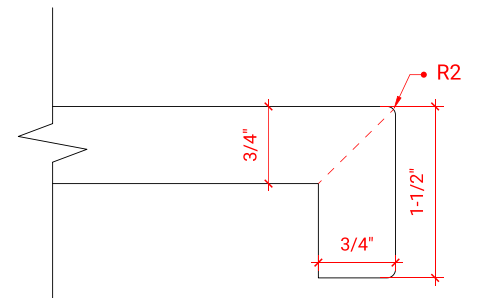

HUTTON 48" SINGLE SINK BASE CABINET

ARIEL

W048S

BASE CABINET DIMENSIONS

48" W x 21.75" D x 18" H

FEATURES

- Solid wood frame & plywood panels
- Dovetail drawers and joints
- Soft closing doors & drawers

HARDWARE FINISHES

OVERALL DIMENSIONS

49" W x 22" D x 1.5" H

COUNTERTOP OPTIONS

Carrara Marble
CW-049S-OVL-CT

White Quartz
WQ-049S-OVL-CT

FEATURES

- Solid countertop with mitered edges & seams
- Undermount white oval sink
- Pre-drilled for 8" widespread faucet

INCLUDED

- Countertop
- Matching Backsplash
- Oval Sink

COUNTERTOP PLAN VIEW

EDGE SIDE VIEW

THREE DIMENSIONAL COUNTERTOP VIEW