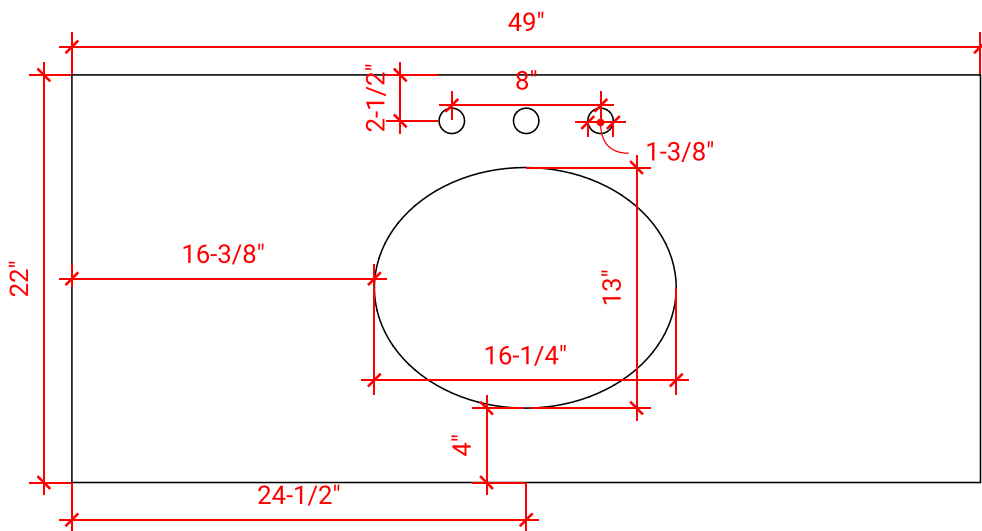

HUTTON 48" SINGLE SINK BASE CABINET

ARIEL

W048S

BASE CABINET DIMENSIONS

48" W x 21.75" D x 18" H

FEATURES

- Solid wood frame & plywood panels
- Dovetail drawers and joints
- Soft closing doors & drawers

HARDWARE FINISHES

OVERALL DIMENSIONS

49" W x 22" D x 1.5" H

COUNTERTOP OPTIONS

Carrara Marble
CW-049S-OVL-CT

White Quartz
WQ-049S-OVL-CT

FEATURES

- Solid countertop with mitered edges & seams
- Undermount white oval sink
- Pre-drilled for 8" widespread faucet

INCLUDED

- Countertop
- Matching Backsplash
- Oval Sink

COUNTERTOP PLAN VIEW

EDGE SIDE VIEW

THREE DIMENSIONAL COUNTERTOP VIEW