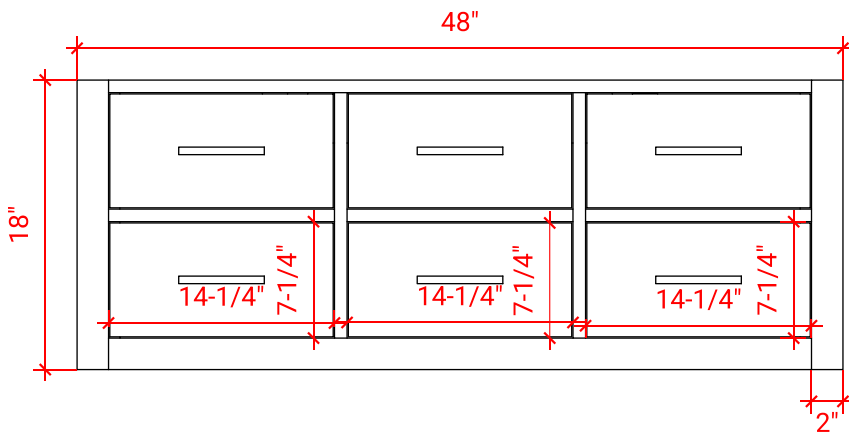

HUTTON 48" SINGLE SINK BASE CABINET

ARIEL

W048S

BASE CABINET DIMENSIONS

48" W x 21.75" D x 18" H

FEATURES

- Solid wood frame & plywood panels
- Dovetail drawers and joints
- Soft closing doors & drawers

HARDWARE FINISHES

Brushed Nickel Satin Brass Matte Black Polished Chrome

AVAILABLE COLORS

White Grey Midnight Blue

FRONT VIEW

SIDE VIEW

PLAN VIEW

49" SINGLE OVAL SINK COUNTERTOP WITH 1.5 IN. THICKNESS

ARIEL

OVERALL DIMENSIONS

49" W x 22" D x 1.5" H

COUNTERTOP OPTIONS

Carrara Marble
CW-049S-OVL-CT

White Quartz
WQ-049S-OVL-CT

FEATURES

- Solid countertop with mitered edges & seams
- Undermount white oval sink
- Pre-drilled for 8" widespread faucet

INCLUDED

- Countertop
- Matching Backsplash
- Oval Sink

COUNTERTOP PLAN VIEW

EDGE SIDE VIEW

THREE DIMENSIONAL COUNTERTOP VIEW