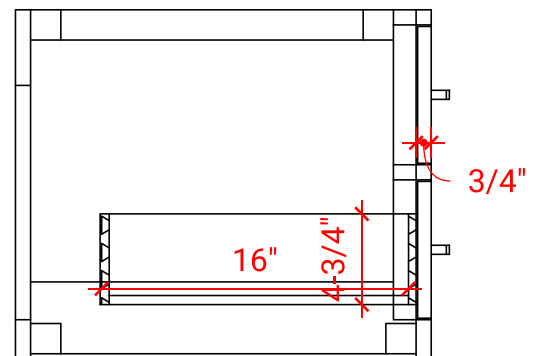

HUTTON 48" SINGLE SINK BASE CABINET

ARIEL

W048S

BASE CABINET DIMENSIONS

48" W x 21.75" D x 18" H

FEATURES

- Solid wood frame & plywood panels
- Dovetail drawers and joints
- Soft closing doors & drawers

HARDWARE FINISHES

Brushed Nickel Satin Brass Matte Black Polished Chrome

AVAILABLE COLORS

White Grey Midnight Blue

FRONT VIEW

SIDE VIEW

PLAN VIEW

49" SINGLE OVAL SINK COUNTERTOP WITH 1.5 IN. THICKNESS

ARIEL

OVERALL DIMENSIONS

49" W x 22" D x 1.5" H

COUNTERTOP OPTIONS

Carrara Marble
CW-049S-OVL-CT

White Quartz
WQ-049S-OVL-CT

FEATURES

- Solid countertop with mitered edges & seams
- Undermount white oval sink
- Pre-drilled for 8" widespread faucet

INCLUDED

- Countertop
- Matching Backsplash
- Oval Sink

COUNTERTOP PLAN VIEW

EDGE SIDE VIEW

THREE DIMENSIONAL COUNTERTOP VIEW