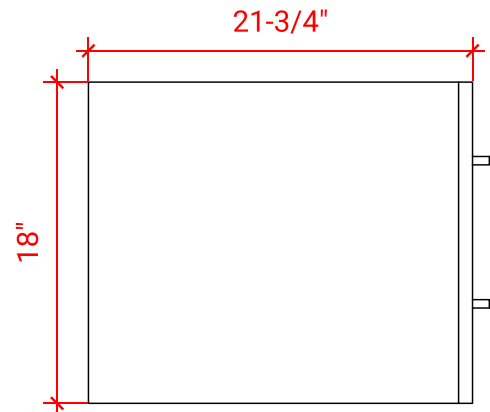

HUTTON 48" SINGLE SINK BASE CABINET

ARIEL

W048S

BASE CABINET DIMENSIONS

48" W x 21.75" D x 18" H

FEATURES

- Solid wood frame & plywood panels
- Dovetail drawers and joints
- Soft closing doors & drawers

HARDWARE FINISHES

Brushed Nickel Satin Brass Matte Black Polished Chrome

AVAILABLE COLORS

White Grey Midnight Blue

FRONT VIEW

SIDE VIEW

PLAN VIEW

49" SINGLE OVAL SINK COUNTERTOP WITH 1.5 IN. THICKNESS

ARIEL

OVERALL DIMENSIONS

49" W x 22" D x 1.5" H

COUNTERTOP OPTIONS

Carrara Marble
CW-049S-OVL-CT

White Quartz
WQ-049S-OVL-CT

FEATURES

- Solid countertop with mitered edges & seams
- Undermount white oval sink
- Pre-drilled for 8" widespread faucet

INCLUDED

- Countertop
- Matching Backsplash
- Oval Sink

COUNTERTOP PLAN VIEW

EDGE SIDE VIEW

THREE DIMENSIONAL COUNTERTOP VIEW