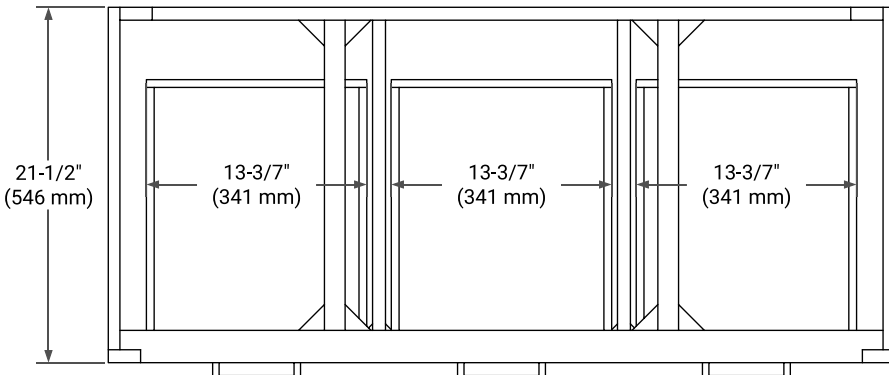

HUTTON 48" SINGLE SINK BASE CABINET

BASE CABINET DIMENSIONS

48" W x 21.5" D x 18" H

FEATURES

- Solid wood frame & plywood panels
- Dovetail drawers and joints
- Soft closing doors & drawers

HARDWARE FINISHES*

FRONT VIEW

SIDE VIEW

PLAN VIEW

49" SINGLE RECTANGLE SINK COUNTERTOP WITH 1.5 IN. THICKNESS

ARIEL

OVERALL DIMENSIONS

49" W x 22" D x 1.5" H

COUNTERTOP OPTIONS

COUNTERTOP PLAN VIEW

EDGE SIDE VIEW

THREE DIMENSIONAL COUNTERTOP VIEW