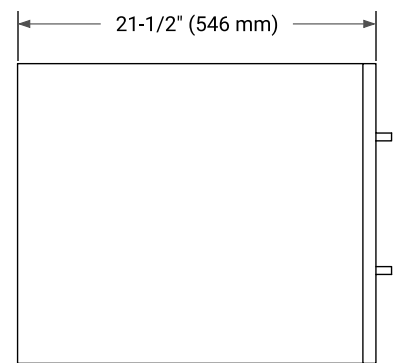

HUTTON 48" SINGLE SINK BASE CABINET

BASE CABINET DIMENSIONS

48" W x 21.5" D x 18" H

FEATURES

- Solid wood frame & plywood panels
- Dovetail drawers and joints
- Soft closing doors & drawers

HARDWARE FINISHES*

FRONT VIEW

SIDE VIEW

PLAN VIEW

49" SINGLE RECTANGLE SINK COUNTERTOP WITH 1.5 IN. THICKNESS

ARIEL

OVERALL DIMENSIONS

49" W x 22" D x 1.5" H

COUNTERTOP OPTIONS

COUNTERTOP PLAN VIEW

EDGE SIDE VIEW

THREE DIMENSIONAL COUNTERTOP VIEW