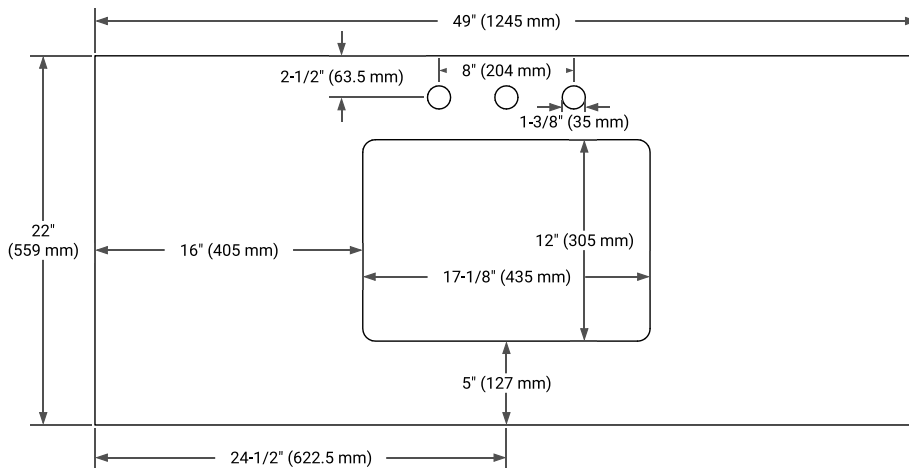

FRONT VIEW

SIDE VIEW

PLAN VIEW

49" SINGLE RECTANGLE SINK COUNTERTOP WITH 1.5 IN. THICKNESS

ARIEL

OVERALL DIMENSIONS

49" W x 22" D x 1.5" H

COUNTERTOP OPTIONS

Carrara Marble

White Quartz

FEATURES

- Solid countertop with mitered edges & seams
- Undermount white rectangular sink
- Pre-drilled for 8" widespread faucet

INCLUDED

- Countertop
- Matching Backsplash
- Rectangle Sink

COUNTERTOP PLAN VIEW

EDGE SIDE VIEW

THREE DIMENSIONAL COUNTERTOP VIEW