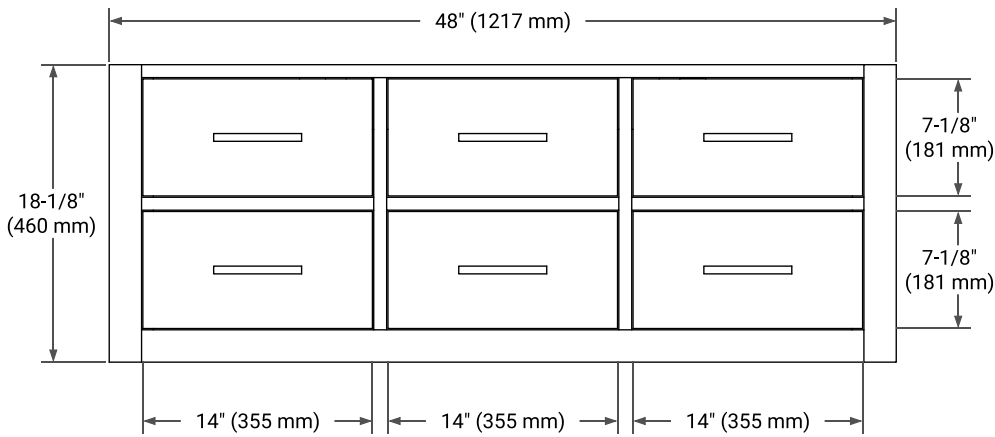

HUTTON 48" SINGLE SINK BASE CABINET

BASE CABINET DIMENSIONS

48" W x 21.5" D x 18" H

FEATURES

- Solid wood frame & plywood panels
- Dovetail drawers and joints
- Soft closing doors & drawers

HARDWARE FINISHES*

FRONT VIEW

SIDE VIEW

PLAN VIEW

49" SINGLE RECTANGLE SINK COUNTERTOP WITH 1.5 IN. THICKNESS

ARIEL

OVERALL DIMENSIONS

49" W x 22" D x 1.5" H

COUNTERTOP OPTIONS

Carrara Marble

White Quartz

FEATURES

- Solid countertop with mitered edges & seams
- Undermount white rectangular sink
- Pre-drilled for 8" widespread faucet

INCLUDED

- Countertop
- Matching Backsplash
- Rectangle Sink

COUNTERTOP PLAN VIEW

EDGE SIDE VIEW

THREE DIMENSIONAL COUNTERTOP VIEW