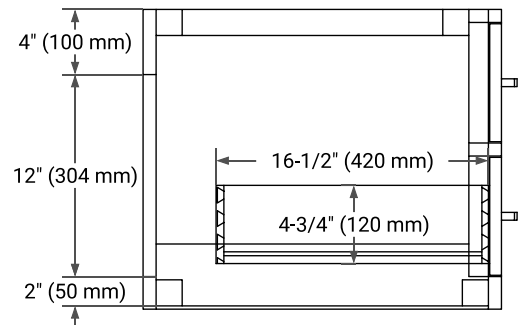

HUTTON 48" SINGLE SINK BASE CABINET

BASE CABINET DIMENSIONS

48" W x 21.5" D x 18" H

FEATURES

- Solid wood frame & plywood panels
- Dovetail drawers and joints
- Soft closing doors & drawers

HARDWARE FINISHES*

FRONT VIEW

SIDE VIEW

PLAN VIEW

49" SINGLE RECTANGLE SINK COUNTERTOP WITH 1.5 IN. THICKNESS

ARIEL

OVERALL DIMENSIONS

49" W x 22" D x 1.5" H

COUNTERTOP OPTIONS

COUNTERTOP PLAN VIEW

EDGE SIDE VIEW

THREE DIMENSIONAL COUNTERTOP VIEW