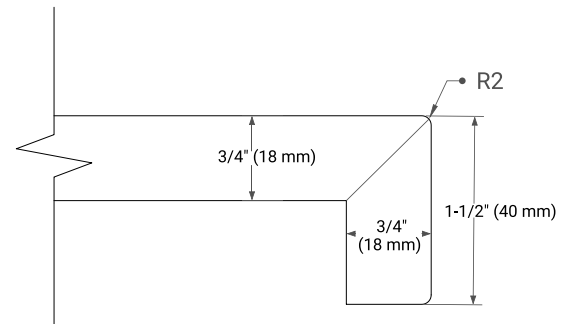

FRONT VIEW

SIDE VIEW

PLAN VIEW

49" SINGLE RECTANGLE SINK COUNTERTOP WITH 1.5 IN. THICKNESS

ARIEL

OVERALL DIMENSIONS

49" W x 22" D x 1.5" H

COUNTERTOP OPTIONS

Carrara Marble

White Quartz

FEATURES

- Solid countertop with mitered edges & seams
- Undermount white rectangular sink
- Pre-drilled for 8" widespread faucet

INCLUDED

- Countertop
- Matching Backsplash
- Rectangle Sink

COUNTERTOP PLAN VIEW

EDGE SIDE VIEW

THREE DIMENSIONAL COUNTERTOP VIEW