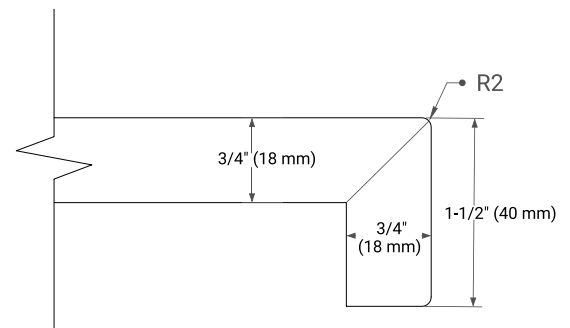

FRONT VIEW

SIDE VIEW

PLAN VIEW

49" SINGLE OVAL SINK COUNTERTOP WITH 1.5 IN. THICKNESS

ARIEL

OVERALL DIMENSIONS

49" W x 22" D x 1.5" H

COUNTERTOP OPTIONS

Carrara Marble

White Quartz

FEATURES

- Solid countertop with mitered edges & seams
- Undermount white oval sink
- Pre-drilled for 8" widespread faucet

INCLUDED

- Countertop
- Matching Backsplash
- Oval Sink

COUNTERTOP PLAN VIEW

EDGE SIDE VIEW

THREE DIMENSIONAL COUNTERTOP VIEW