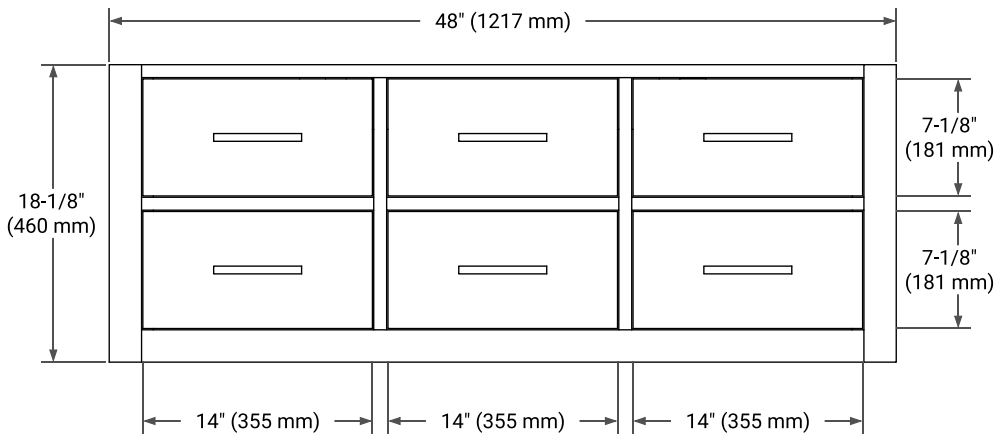

HUTTON 48" SINGLE SINK BASE CABINET

BASE CABINET DIMENSIONS

48" W x 21.5" D x 18" H

FEATURES

- Solid wood frame & plywood panels
- Dovetail drawers and joints
- Soft closing doors & drawers

HARDWARE FINISHES*

FRONT VIEW

SIDE VIEW

PLAN VIEW

49" SINGLE OVAL SINK COUNTERTOP WITH 1.5 IN. THICKNESS

ARIEL

OVERALL DIMENSIONS

49" W x 22" D x 1.5" H

COUNTERTOP OPTIONS

COUNTERTOP PLAN VIEW

EDGE SIDE VIEW

THREE DIMENSIONAL COUNTERTOP VIEW