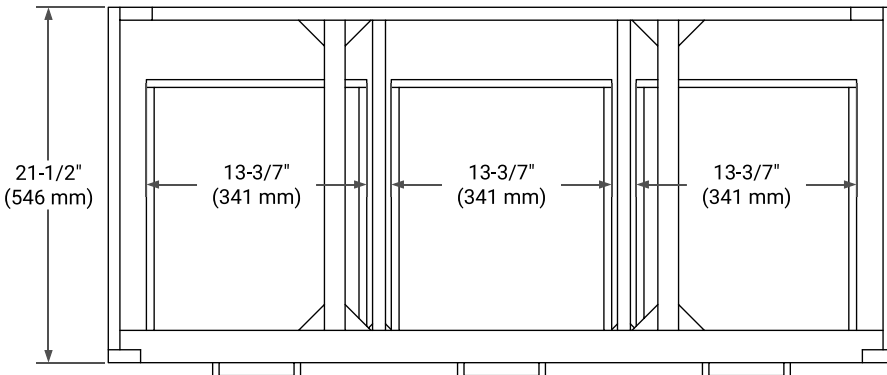

HUTTON 48" SINGLE SINK BASE CABINET

BASE CABINET DIMENSIONS

48" W x 21.5" D x 18" H

FEATURES

- Solid wood frame & plywood panels
- Dovetail drawers and joints
- Soft closing doors & drawers

HARDWARE FINISHES*

FRONT VIEW

SIDE VIEW

PLAN VIEW

49" SINGLE OVAL SINK COUNTERTOP WITH 1.5 IN. THICKNESS

ARIEL

OVERALL DIMENSIONS

49" W x 22" D x 1.5" H

COUNTERTOP OPTIONS

COUNTERTOP PLAN VIEW

EDGE SIDE VIEW

THREE DIMENSIONAL COUNTERTOP VIEW