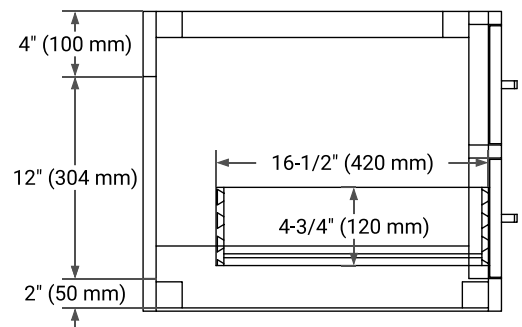

HUTTON 48" SINGLE SINK BASE CABINET

BASE CABINET DIMENSIONS

48" W x 21.5" D x 18" H

FEATURES

- Solid wood frame & plywood panels
- Dovetail drawers and joints
- Soft closing doors & drawers

HARDWARE FINISHES*

FRONT VIEW

SIDE VIEW

PLAN VIEW

49" SINGLE OVAL SINK COUNTERTOP WITH 1.5 IN. THICKNESS

ARIEL

OVERALL DIMENSIONS

49" W x 22" D x 1.5" H

COUNTERTOP OPTIONS

COUNTERTOP PLAN VIEW

EDGE SIDE VIEW

THREE DIMENSIONAL COUNTERTOP VIEW