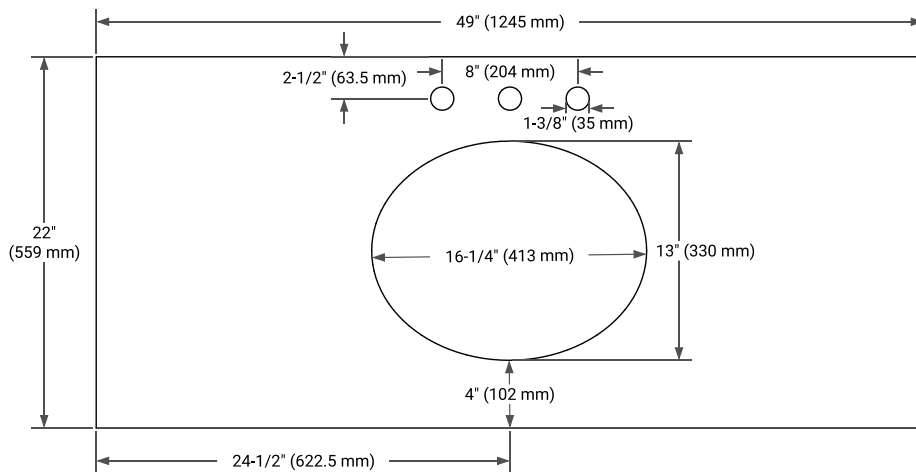

HUTTON 48" SINGLE SINK BASE CABINET

BASE CABINET DIMENSIONS

48" W x 21.5" D x 18" H

FEATURES

- Solid wood frame & plywood panels
- Dovetail drawers and joints
- Soft closing doors & drawers

HARDWARE FINISHES*

FRONT VIEW

SIDE VIEW

PLAN VIEW

49" SINGLE OVAL SINK COUNTERTOP WITH 1.5 IN. THICKNESS

ARIEL

OVERALL DIMENSIONS

49" W x 22" D x 1.5" H

COUNTERTOP OPTIONS

Carrara Marble

White Quartz

FEATURES

- Solid countertop with mitered edges & seams
- Undermount white oval sink
- Pre-drilled for 8" widespread faucet

INCLUDED

- Countertop
- Matching Backsplash
- Oval Sink

COUNTERTOP PLAN VIEW

EDGE SIDE VIEW

THREE DIMENSIONAL COUNTERTOP VIEW