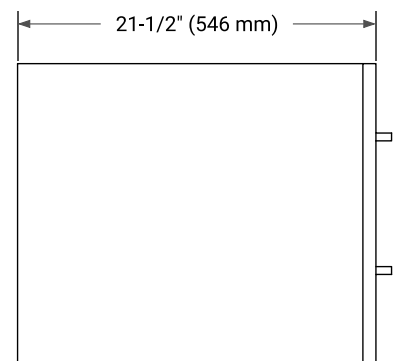

HUTTON 48" SINGLE SINK BASE CABINET

BASE CABINET DIMENSIONS

48" W x 21.5" D x 18" H

FEATURES

- Solid wood frame & plywood panels
- Dovetail drawers and joints
- Soft closing doors & drawers

HARDWARE FINISHES*

FRONT VIEW

SIDE VIEW

PLAN VIEW

49" SINGLE OVAL SINK COUNTERTOP WITH 1.5 IN. THICKNESS

ARIEL

OVERALL DIMENSIONS

49" W x 22" D x 1.5" H

COUNTERTOP OPTIONS

COUNTERTOP PLAN VIEW

EDGE SIDE VIEW

THREE DIMENSIONAL COUNTERTOP VIEW