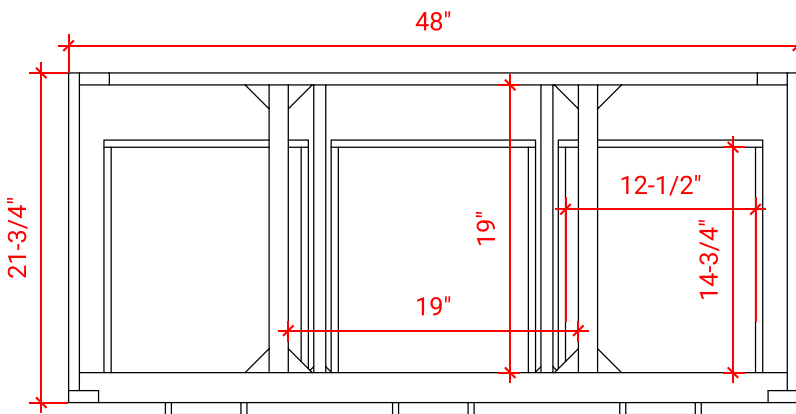

HUTTON 48" SINGLE SINK BASE CABINET

ARIEL

W048S

BASE CABINET DIMENSIONS

48" W x 21.75" D x 18" H

FEATURES

- Solid wood frame & plywood panels
- Dovetail drawers and joints
- Soft closing doors & drawers

HARDWARE FINISHES

Brushed Nickel   Satin Brass   Matte Black   Polished Chrome

AVAILABLE COLORS

White   Grey   Midnight Blue

PLAN VIEW