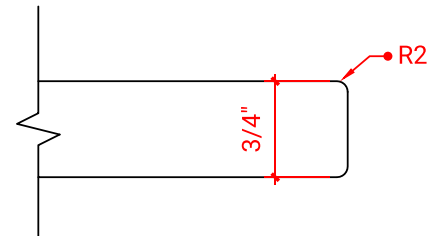

EDGE SIDE VIEW