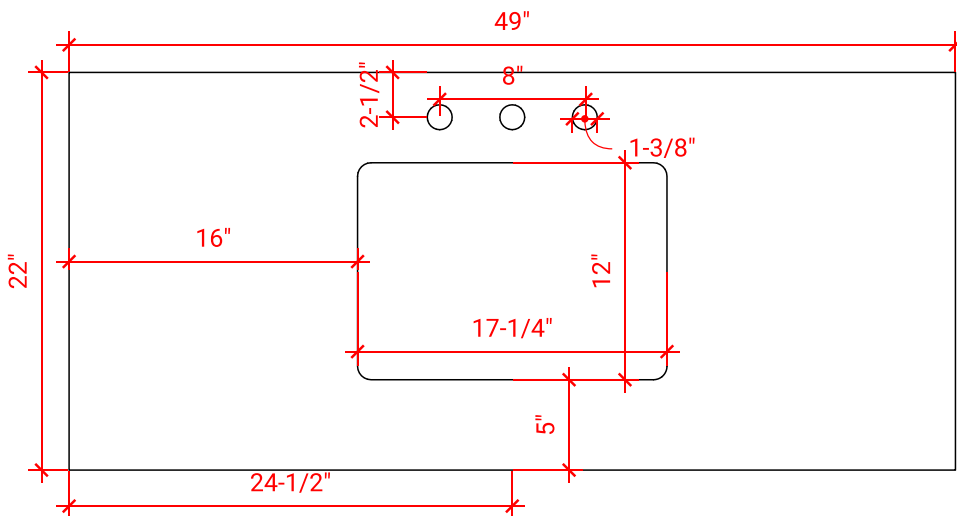

49" SINGLE RECTANGLE SINK COUNTERTOP WITH 0.75 IN. THICKNESS

ARIEL

OVERALL DIMENSIONS

49" W x 22" D x 0.75" H

COUNTERTOP OPTIONS

FEATURES

- Solid countertop with mitered edges & seams
- Undermount white rectangular sink
- Pre-drilled for 8" widespread faucet

INCLUDED

- Countertop
- Matching Backsplash
- Rectangle Sink

COUNTERTOP PLAN VIEW