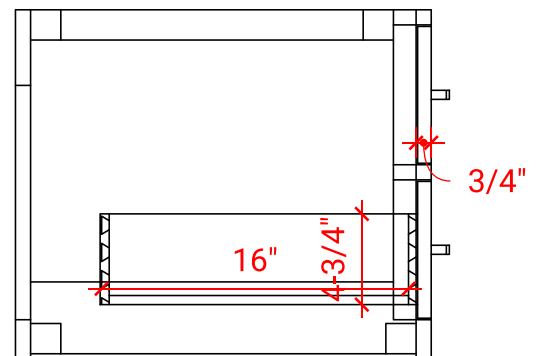

HUTTON 48" SINGLE SINK BASE CABINET

ARIEL

W048S

BASE CABINET DIMENSIONS

48" W x 21.75" D x 18" H

FEATURES

- Solid wood frame & plywood panels
- Dovetail drawers and joints
- Soft closing doors & drawers

HARDWARE FINISHES

Brushed Nickel   Satin Brass   Matte Black   Polished Chrome

AVAILABLE COLORS

White   Grey   Midnight Blue

PLAN VIEW