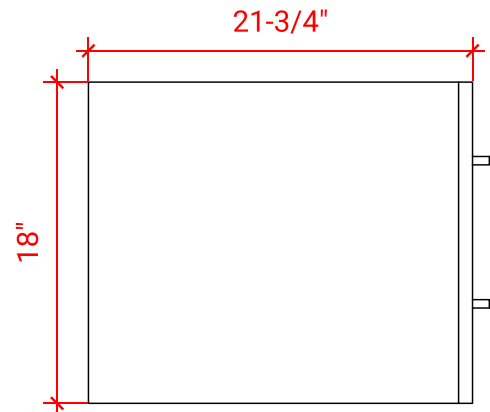

HUTTON 48" SINGLE SINK BASE CABINET

ARIEL

W048S

BASE CABINET DIMENSIONS

48" W x 21.75" D x 18" H

FEATURES

- Solid wood frame & plywood panels
- Dovetail drawers and joints
- Soft closing doors & drawers

HARDWARE FINISHES

Brushed Nickel   Satin Brass   Matte Black   Polished Chrome

AVAILABLE COLORS

White   Grey   Midnight Blue

SIDE VIEW