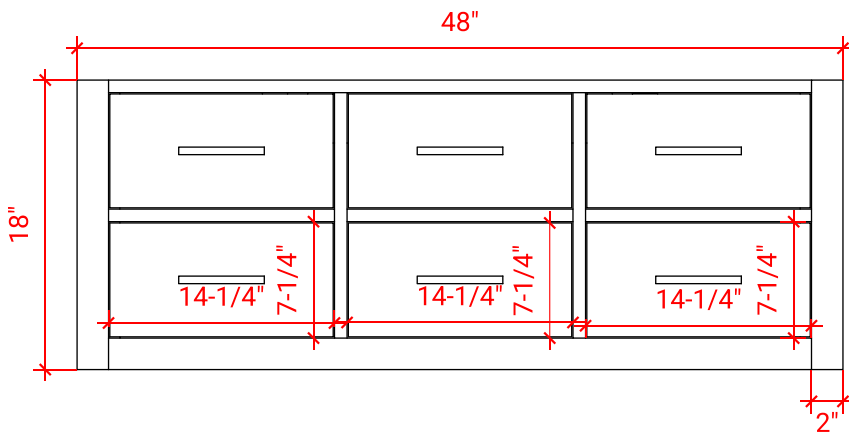

AVAILABLE COLORS

White   Grey   Midnight Blue

FRONT VIEW