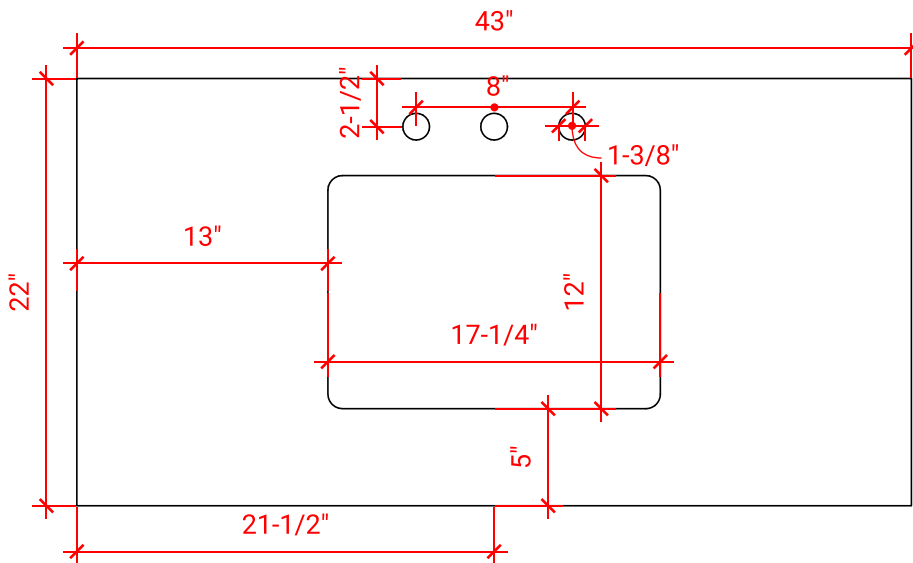

43" SINGLE RECTANGLE SINK COUNTERTOP WITH 1.5" THICKNESS

ARIEL

OVERALL DIMENSIONS

43" W x 22" D x 1.5" H

COUNTERTOP OPTIONS

Carrara Marble
CW-043S-REC-CT

White Quartz
WQ-043S-REC-CT

FEATURES

- Solid countertop with mitered edges & seams
- Undermount white rectangular sink
- Pre-drilled for 8" widespread faucet

INCLUDED

- Countertop
- Matching Backsplash
- Rectangle Sink

COUNTERTOP PLAN VIEW

EDGE SIDE VIEW

THREE DIMENSIONAL COUNTERTOP VIEW