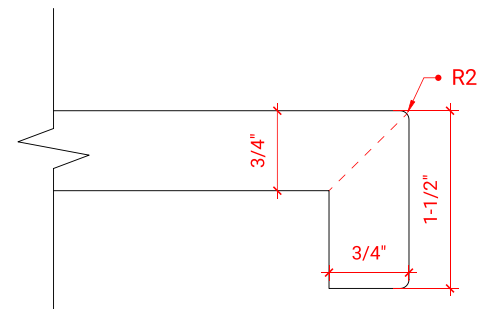

43" SINGLE RECTANGLE SINK COUNTERTOP WITH 1.5" THICKNESS

ARIEL

OVERALL DIMENSIONS

43" W x 22" D x 1.5" H

COUNTERTOP OPTIONS

Carrara Marble
CW-043S-REC-CT

White Quartz
WQ-043S-REC-CT

FEATURES

- Solid countertop with mitered edges & seams
- Undermount white rectangular sink
- Pre-drilled for 8" widespread faucet

INCLUDED

- Countertop
- Matching Backsplash
- Rectangle Sink

COUNTERTOP PLAN VIEW

EDGE SIDE VIEW

THREE DIMENSIONAL COUNTERTOP VIEW