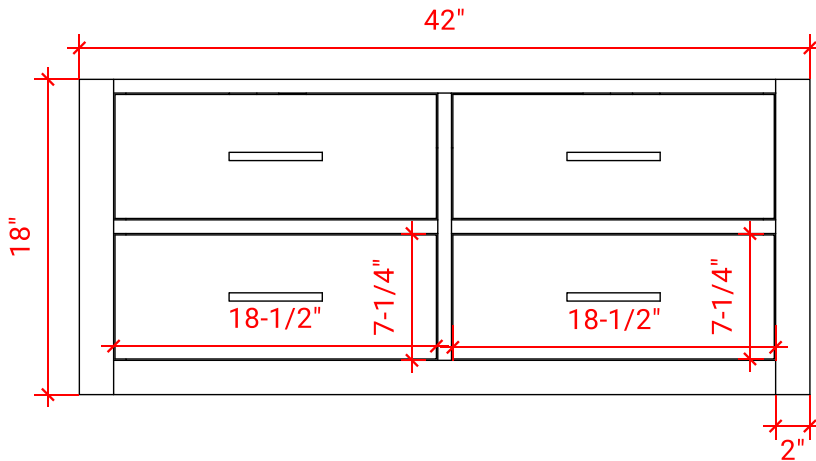

AVAILABLE COLORS

White   Grey   Midnight Blue

FRONT VIEW