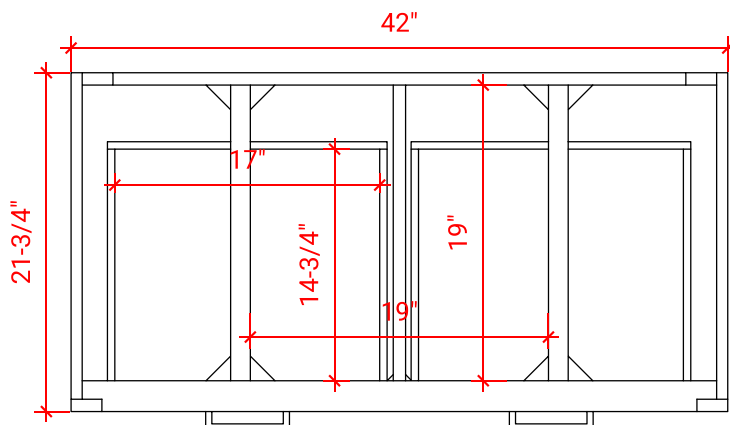

HUTTON 42" SINGLE SINK BASE CABINET

ARIEL

W042S

BASE CABINET DIMENSIONS

42" W x 21.75" D x 18" H

FEATURES

- Solid wood frame & plywood panels
- Dovetail drawers and joints
- Soft closing doors & drawers

HARDWARE FINISHES

Brushed Nickel   Satin Brass   Matte Black   Polished Chrome

AVAILABLE COLORS

White   Grey   Midnight Blue

PLAN VIEW