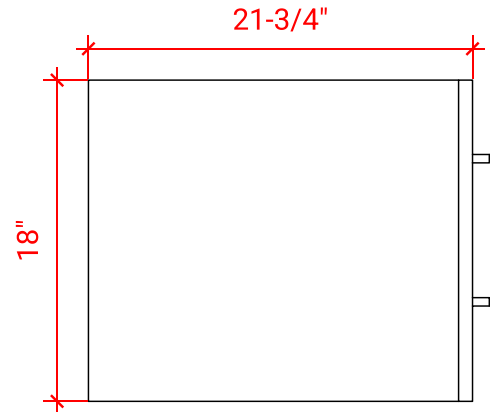

HUTTON 42" SINGLE SINK BASE CABINET

ARIEL

W042S

BASE CABINET DIMENSIONS

42" W x 21.75" D x 18" H

FEATURES

- Solid wood frame & plywood panels
- Dovetail drawers and joints
- Soft closing doors & drawers

HARDWARE FINISHES

Brushed Nickel   Satin Brass   Matte Black   Polished Chrome

AVAILABLE COLORS

White   Grey   Midnight Blue

SIDE VIEW