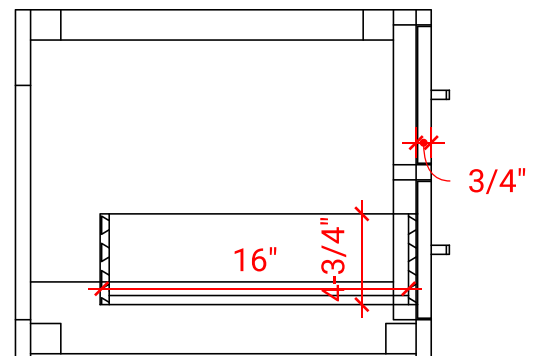

HUTTON 42" SINGLE SINK BASE CABINET

ARIEL

W042S

BASE CABINET DIMENSIONS

42" W x 21.75" D x 18" H

FEATURES

- Solid wood frame & plywood panels
- Dovetail drawers and joints
- Soft closing doors & drawers

HARDWARE FINISHES

Brushed Nickel   Satin Brass   Matte Black   Polished Chrome

AVAILABLE COLORS

White   Grey   Midnight Blue

PLAN VIEW