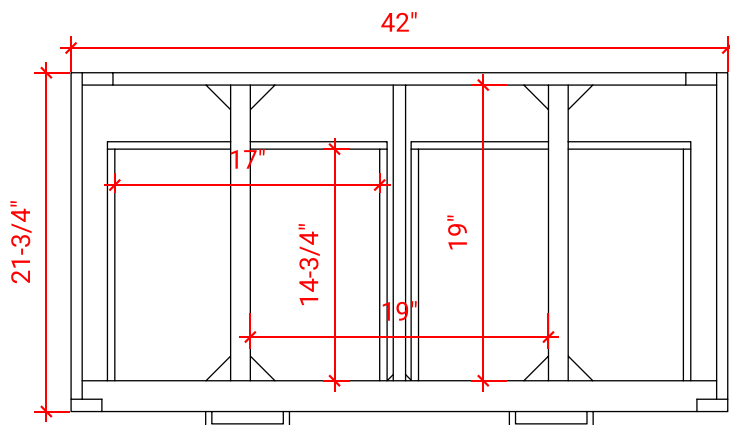

HUTTON 42" SINGLE SINK BASE CABINET

ARIEL

W042S

BASE CABINET DIMENSIONS

42" W x 21.75" D x 18" H

FEATURES

- Solid wood frame & plywood panels
- Dovetail drawers and joints
- Soft closing doors & drawers

HARDWARE FINISHES

Brushed Nickel Satin Brass Matte Black Polished Chrome

AVAILABLE COLORS

White Grey Midnight Blue

FRONT VIEW

SIDE VIEW

PLAN VIEW

43" SINGLE RECTANGLE SINK COUNTERTOP WITH 0.75 IN. THICKNESS

ARIEL

OVERALL DIMENSIONS

43" W x 22" D x 0.75" H

COUNTERTOP OPTIONS

Carrara Marble
CW2-043S-REC-CT

FEATURES

- Solid countertop with mitered edges & seams
- Undermount white rectangular sink
- Pre-drilled for 8" widespread faucet

INCLUDED

- Countertop
- Matching Backsplash
- Rectangle Sink

COUNTERTOP PLAN VIEW

EDGE SIDE VIEW

THREE DIMENSIONAL COUNTERTOP VIEW