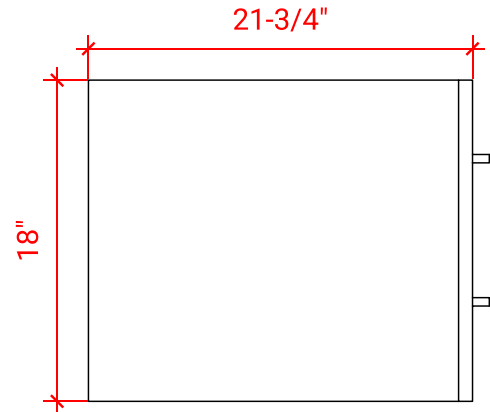

HUTTON 42" SINGLE SINK BASE CABINET

ARIEL

W042S

BASE CABINET DIMENSIONS

42" W x 21.75" D x 18" H

FEATURES

- Solid wood frame & plywood panels
- Dovetail drawers and joints
- Soft closing doors & drawers

HARDWARE FINISHES

Brushed Nickel Satin Brass Matte Black Polished Chrome

AVAILABLE COLORS

White Grey Midnight Blue

FRONT VIEW

SIDE VIEW

PLAN VIEW

43" SINGLE RECTANGLE SINK COUNTERTOP WITH 0.75 IN. THICKNESS

ARIEL

OVERALL DIMENSIONS

43" W x 22" D x 0.75" H

COUNTERTOP OPTIONS

Carrara Marble
CW2-043S-REC-CT

FEATURES

- Solid countertop with mitered edges & seams
- Undermount white rectangular sink
- Pre-drilled for 8" widespread faucet

INCLUDED

- Countertop
- Matching Backsplash
- Rectangle Sink

COUNTERTOP PLAN VIEW

EDGE SIDE VIEW

THREE DIMENSIONAL COUNTERTOP VIEW