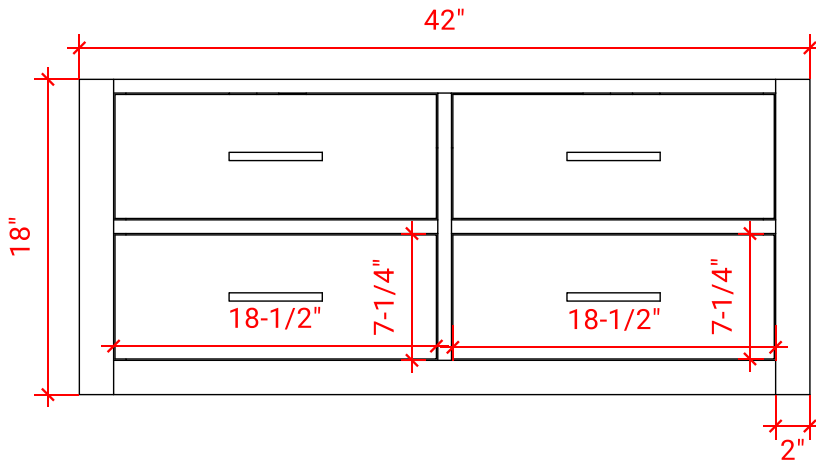

HUTTON 42" SINGLE SINK BASE CABINET

ARIEL

W042S

BASE CABINET DIMENSIONS

42" W x 21.75" D x 18" H

FEATURES

- Solid wood frame & plywood panels
- Dovetail drawers and joints
- Soft closing doors & drawers

HARDWARE FINISHES

Brushed Nickel Satin Brass Matte Black Polished Chrome

AVAILABLE COLORS

White Grey Midnight Blue

FRONT VIEW

SIDE VIEW

PLAN VIEW

43" SINGLE RECTANGLE SINK COUNTERTOP WITH 0.75 IN. THICKNESS

ARIEL

OVERALL DIMENSIONS

43" W x 22" D x 0.75" H

COUNTERTOP OPTIONS

Carrara Marble
CW2-043S-REC-CT

FEATURES

- Solid countertop with mitered edges & seams
- Undermount white rectangular sink
- Pre-drilled for 8" widespread faucet

INCLUDED

- Countertop
- Matching Backsplash
- Rectangle Sink

COUNTERTOP PLAN VIEW

EDGE SIDE VIEW

THREE DIMENSIONAL COUNTERTOP VIEW