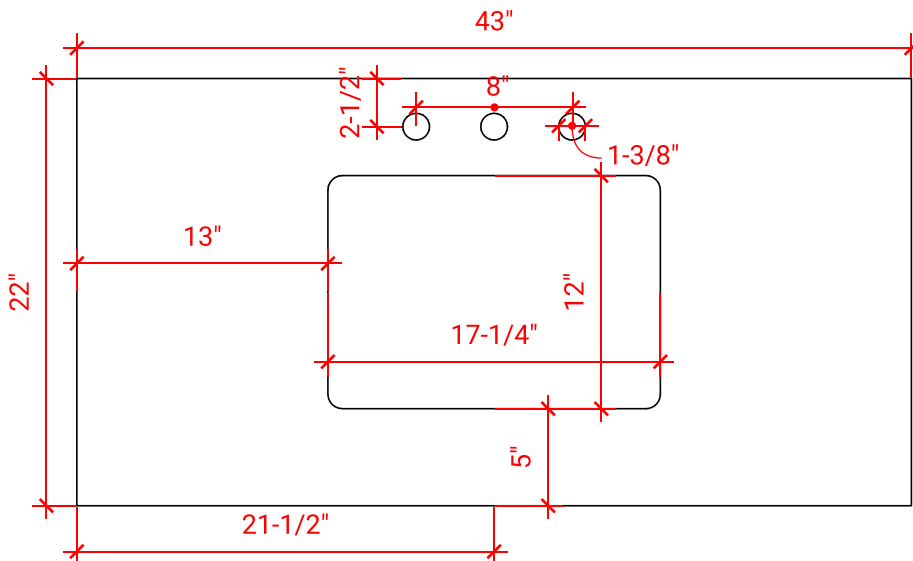

HUTTON 42" SINGLE SINK BASE CABINET

ARIEL

W042S

BASE CABINET DIMENSIONS

42" W x 21.75" D x 18" H

FEATURES

- Solid wood frame & plywood panels
- Dovetail drawers and joints
- Soft closing doors & drawers

HARDWARE FINISHES

OVERALL DIMENSIONS

43" W x 22" D x 0.75" H

COUNTERTOP OPTIONS

Carrara Marble
CW2-043S-REC-CT

FEATURES

- Solid countertop with mitered edges & seams
- Undermount white rectangular sink
- Pre-drilled for 8" widespread faucet

INCLUDED

- Countertop
- Matching Backsplash
- Rectangle Sink

COUNTERTOP PLAN VIEW

EDGE SIDE VIEW

THREE DIMENSIONAL COUNTERTOP VIEW