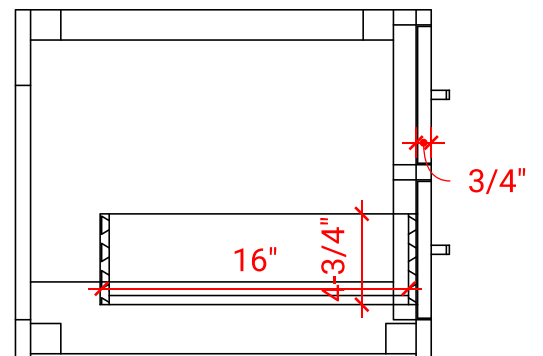

HUTTON 42" SINGLE SINK BASE CABINET

ARIEL

W042S

BASE CABINET DIMENSIONS

42" W x 21.75" D x 18" H

FEATURES

- Solid wood frame & plywood panels
- Dovetail drawers and joints
- Soft closing doors & drawers

HARDWARE FINISHES

Brushed Nickel Satin Brass Matte Black Polished Chrome

AVAILABLE COLORS

White Grey Midnight Blue

FRONT VIEW

SIDE VIEW

PLAN VIEW

43" SINGLE RECTANGLE SINK COUNTERTOP WITH 0.75 IN. THICKNESS

ARIEL

OVERALL DIMENSIONS

43" W x 22" D x 0.75" H

COUNTERTOP OPTIONS

Carrara Marble
CW2-043S-REC-CT

FEATURES

- Solid countertop with mitered edges & seams
- Undermount white rectangular sink
- Pre-drilled for 8" widespread faucet

INCLUDED

- Countertop
- Matching Backsplash
- Rectangle Sink

COUNTERTOP PLAN VIEW

EDGE SIDE VIEW

THREE DIMENSIONAL COUNTERTOP VIEW