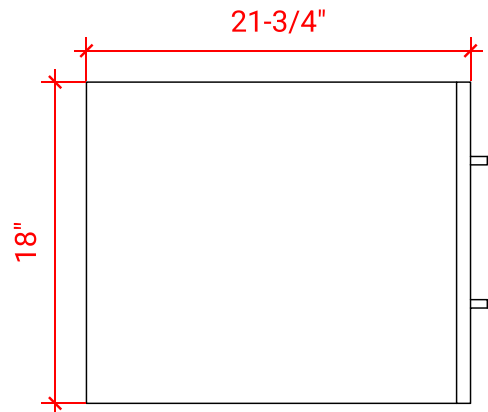

HUTTON 42" SINGLE SINK BASE CABINET

ARIEL

W042S

BASE CABINET DIMENSIONS

42" W x 21.75" D x 18" H

FEATURES

- Solid wood frame & plywood panels
- Dovetail drawers and joints
- Soft closing doors & drawers

HARDWARE FINISHES

Brushed Nickel   Satin Brass   Matte Black   Polished Chrome

AVAILABLE COLORS

White   Grey   Midnight Blue

SIDE VIEW