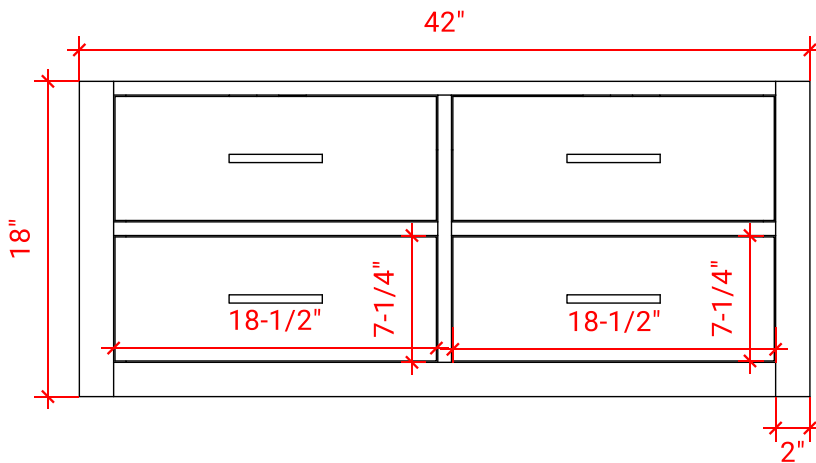

AVAILABLE COLORS

White   Grey   Midnight Blue

FRONT VIEW