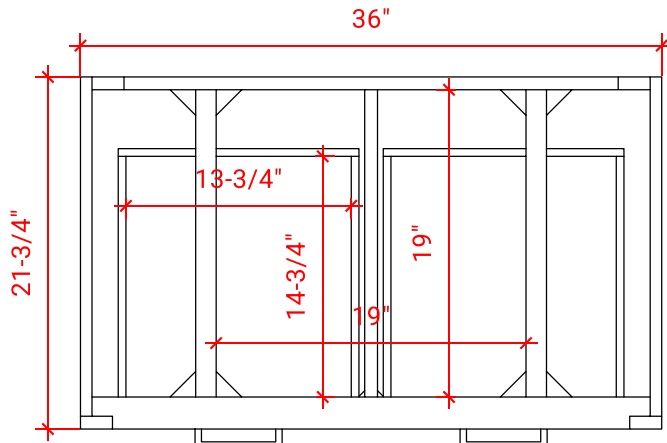

## BASE CABINET DIMENSIONS

36" W x 21.75" D x 18" H

## AVAILABLE COLORS

White    Grey    Midnight Blue

FRONT VIEW

SIDE VIEW

PLAN VIEW

OVERALL DIMENSIONS

37" W x 22" D x 1.5" H

COUNTERTOP OPTIONS

COUNTERTOP PLAN VIEW

EDGE SIDE VIEW

THREE DIMENSIONAL COUNTERTOP VIEW