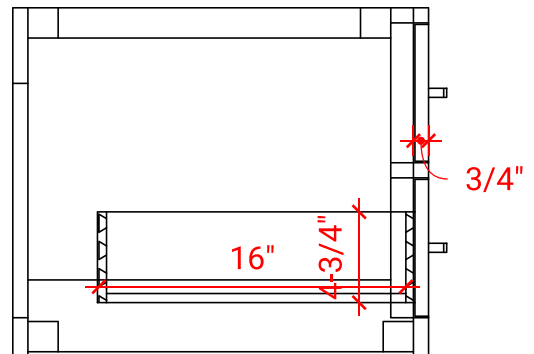

## BASE CABINET DIMENSIONS

36" W x 21.75" D x 18" H

## AVAILABLE COLORS

White    Grey    Midnight Blue

FRONT VIEW

SIDE VIEW

PLAN VIEW

OVERALL DIMENSIONS

37" W x 22" D x 1.5" H

COUNTERTOP OPTIONS

COUNTERTOP PLAN VIEW

EDGE SIDE VIEW

THREE DIMENSIONAL COUNTERTOP VIEW