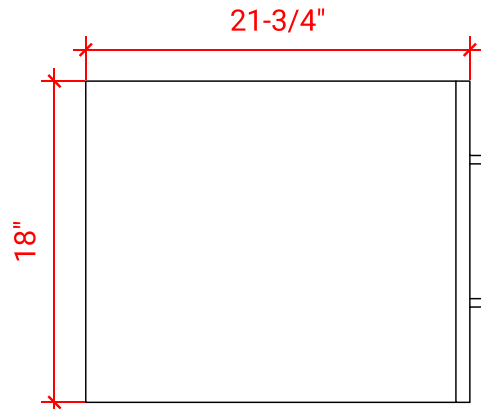

## BASE CABINET DIMENSIONS

36" W x 21.75" D x 18" H

## AVAILABLE COLORS

White    Grey    Midnight Blue

FRONT VIEW

SIDE VIEW

PLAN VIEW

OVERALL DIMENSIONS

37" W x 22" D x 1.5" H

COUNTERTOP OPTIONS

COUNTERTOP PLAN VIEW

EDGE SIDE VIEW

THREE DIMENSIONAL COUNTERTOP VIEW