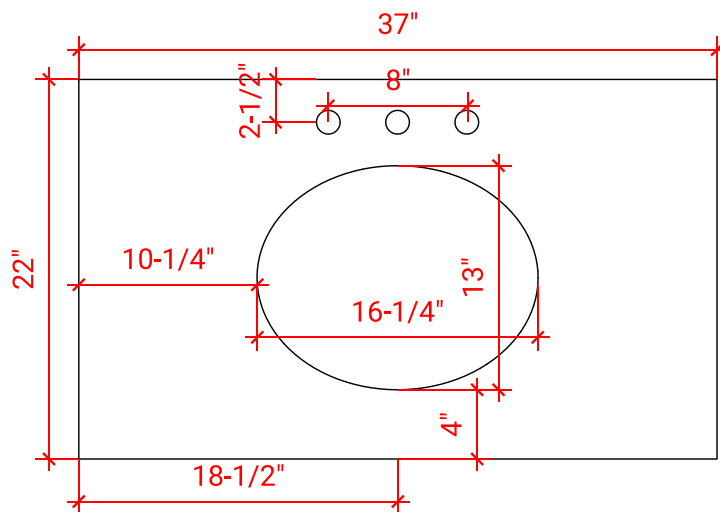

## BASE CABINET DIMENSIONS

36" W x 21.75" D x 18" H

## AVAILABLE COLORS

White    Grey    Midnight Blue

FRONT VIEW

SIDE VIEW

PLAN VIEW

OVERALL DIMENSIONS

37" W x 22" D x 1.5" H

COUNTERTOP OPTIONS

COUNTERTOP PLAN VIEW

EDGE SIDE VIEW

THREE DIMENSIONAL COUNTERTOP VIEW