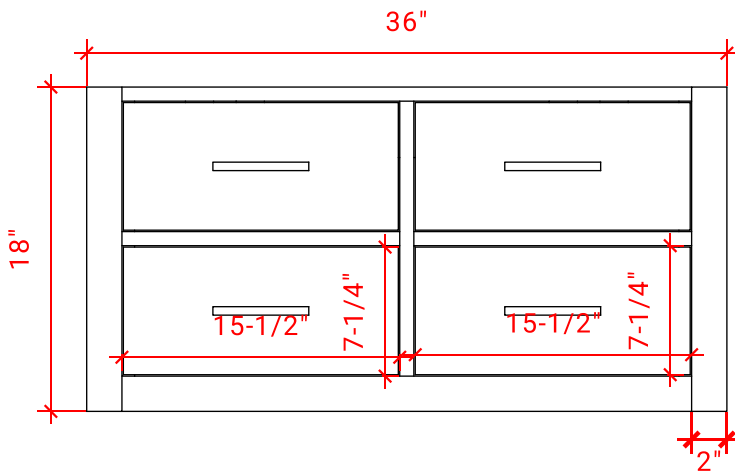

## BASE CABINET DIMENSIONS

36" W x 21.75" D x 18" H

## AVAILABLE COLORS

White    Grey    Midnight Blue

FRONT VIEW

SIDE VIEW

PLAN VIEW

OVERALL DIMENSIONS

37" W x 22" D x 1.5" H

COUNTERTOP OPTIONS

COUNTERTOP PLAN VIEW

EDGE SIDE VIEW

THREE DIMENSIONAL COUNTERTOP VIEW