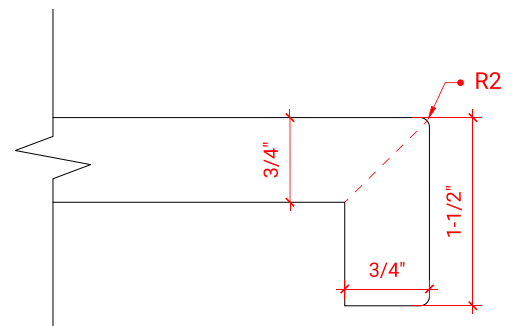

## AVAILABLE COLORS

White    Grey    Midnight Blue

FRONT VIEW

SIDE VIEW

PLAN VIEW

OVERALL DIMENSIONS

37" W x 22" D x 1.5" H

COUNTERTOP OPTIONS

COUNTERTOP PLAN VIEW

EDGE SIDE VIEW

THREE DIMENSIONAL COUNTERTOP VIEW