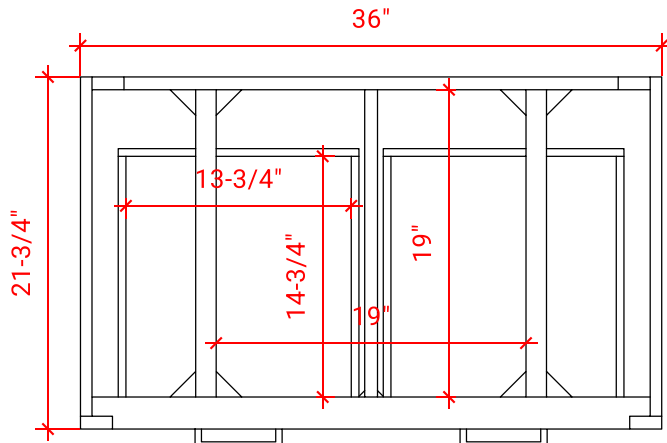

HUTTON 36" SINGLE SINK BASE CABINET

ARIEL

W036S

BASE CABINET DIMENSIONS

36" W x 21.75" D x 18" H

FEATURES

- Solid wood frame & plywood panels
- Dovetail drawers and joints
- Soft closing doors & drawers

HARDWARE FINISHES

Brushed Nickel   Satin Brass   Matte Black   Polished Chrome

AVAILABLE COLORS

White   Grey   Midnight Blue

PLAN VIEW