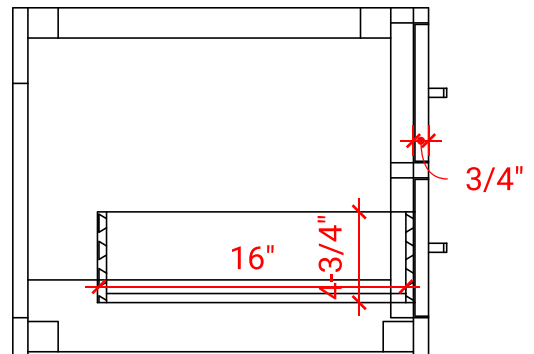

HUTTON 36" SINGLE SINK BASE CABINET

ARIEL

W036S

BASE CABINET DIMENSIONS

36" W x 21.75" D x 18" H

FEATURES

- Solid wood frame & plywood panels
- Dovetail drawers and joints
- Soft closing doors & drawers

HARDWARE FINISHES

Brushed Nickel   Satin Brass   Matte Black   Polished Chrome

AVAILABLE COLORS

White   Grey   Midnight Blue

PLAN VIEW