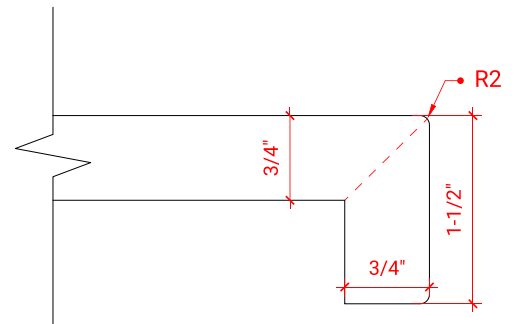

EDGE SIDE VIEW