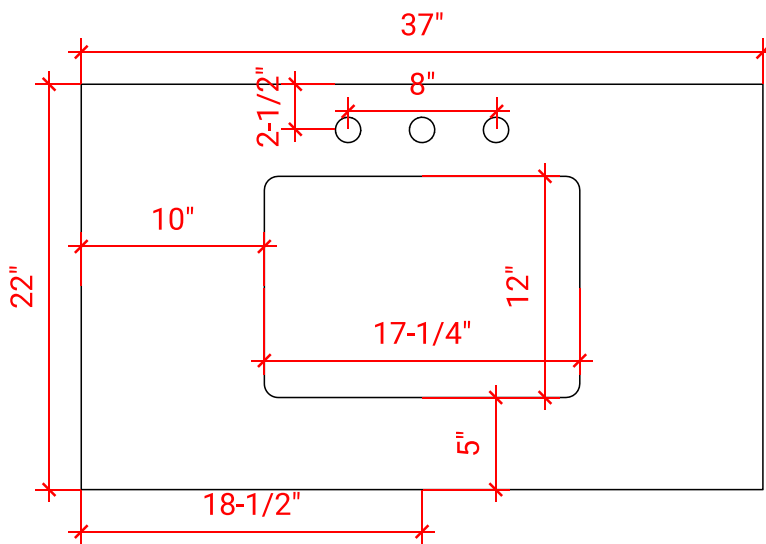

37" SINGLE RECTANGLE SINK COUNTERTOP WITH 1.5 IN. THICKNESS

ARIEL

OVERALL DIMENSIONS

37" W x 22" D x 1.5" H

COUNTERTOP OPTIONS

FEATURES

- Solid countertop with mitered edges & seams
- Undermount white rectangular sink
- Pre-drilled for 8" widespread faucet

INCLUDED

- Countertop
- Matching Backsplash
- Rectangle Sink

COUNTERTOP PLAN VIEW