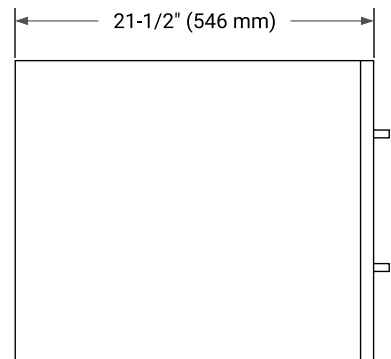

## BASE CABINET DIMENSIONS

36" W x 21.5" D x 18" H

## FRONT VIEW

## SIDE VIEW

## PLAN VIEW

**OVERALL DIMENSIONS**

36.25" W x 22" D x 1.5" H

**COUNTERTOP OPTIONS**

Carrara Marble

White Quartz

**FEATURES**

- Solid countertop with mitered edges & seams
- Undermount white oval sink
- Pre-drilled for 8" widespread faucet