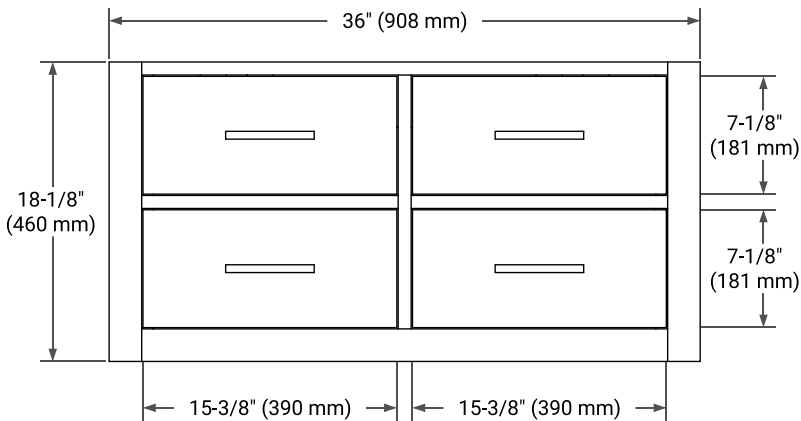

HUTTON 36" SINGLE SINK BASE CABINET

BASE CABINET DIMENSIONS

36" W x 21.5" D x 18" H

FEATURES

- Solid wood frame & plywood panels
- Dovetail drawers and joints
- Soft closing doors & drawers

HARDWARE FINISHES*

Brushed Nickel   Satin Brass   Matte Black   Polished Chrome

* Hardware will come preinstalled. Other options are available in the store if you want a different finish.

AVAILABLE COLORS

White   Grey   Midnight Blue

FRONT VIEW

SIDE VIEW

PLAN VIEW