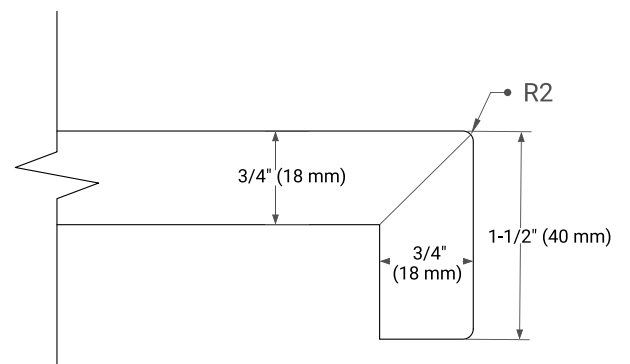

## BASE CABINET DIMENSIONS

36" W x 21.5" D x 18" H

## SIDE VIEW

## PLAN VIEW

**OVERALL DIMENSIONS**

36.25" W x 22" D x 1.5" H

**COUNTERTOP OPTIONS**

Carrara Marble

White Quartz

**FEATURES**

- Solid countertop with mitered edges & seams
- Undermount white oval sink
- Pre-drilled for 8" widespread faucet

**INCLUDED**

- Countertop
- Matching Backsplash
- Oval Sink

**COUNTERTOP PLAN VIEW**

**EDGE SIDE VIEW**

**THREE DIMENSIONAL COUNTERTOP VIEW**