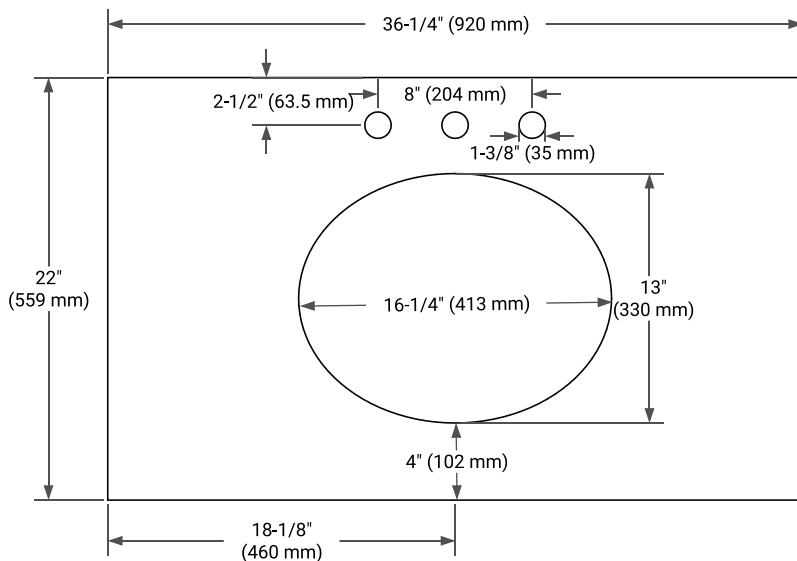

## BASE CABINET DIMENSIONS

36" W x 21.5" D x 18" H

## SIDE VIEW

## PLAN VIEW

**OVERALL DIMENSIONS**

36.25" W x 22" D x 1.5" H

**COUNTERTOP OPTIONS**

Carrara Marble

White Quartz

**FEATURES**

- Solid countertop with mitered edges & seams
- Undermount white oval sink
- Pre-drilled for 8" widespread faucet

**INCLUDED**

- Countertop
- Matching Backsplash
- Oval Sink

**COUNTERTOP PLAN VIEW**

**EDGE SIDE VIEW**

**THREE DIMENSIONAL COUNTERTOP VIEW**