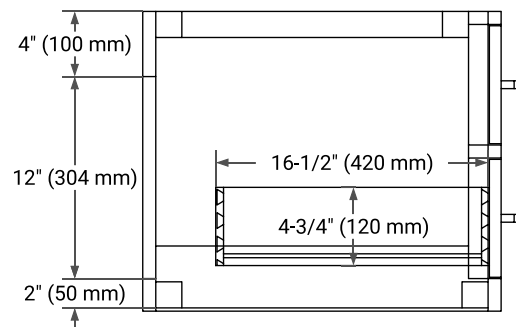

## BASE CABINET DIMENSIONS

36" W x 21.5" D x 18" H

## FRONT VIEW

## SIDE VIEW

## PLAN VIEW

**OVERALL DIMENSIONS**

36.25" W x 22" D x 1.5" H

**COUNTERTOP OPTIONS**

Carrara Marble

White Quartz

**FEATURES**

- Solid countertop with mitered edges & seams
- Undermount white oval sink
- Pre-drilled for 8" widespread faucet