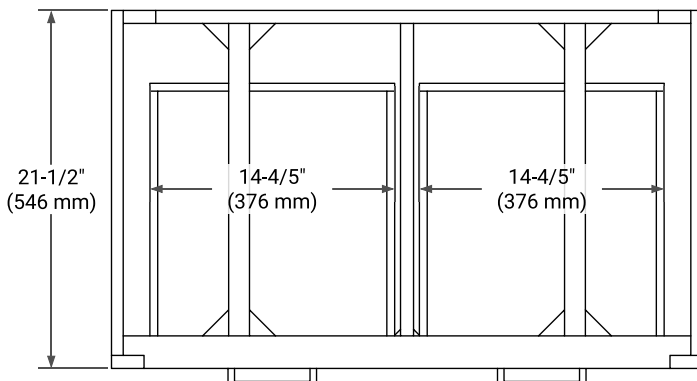

## BASE CABINET DIMENSIONS

36" W x 21.5" D x 18" H

## PLAN VIEW

**OVERALL DIMENSIONS**

36.25" W x 22" D x 1.5" H

**COUNTERTOP OPTIONS**

Carrara Marble

White Quartz

**FEATURES**

- Solid countertop with mitered edges & seams
- Undermount white oval sink
- Pre-drilled for 8" widespread faucet