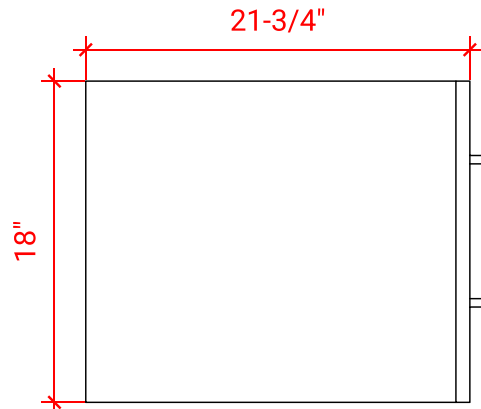

HUTTON 36" SINGLE SINK BASE CABINET

ARIEL

W036S

BASE CABINET DIMENSIONS

36" W x 21.75" D x 18" H

FEATURES

- Solid wood frame & plywood panels
- Dovetail drawers and joints
- Soft closing doors & drawers

HARDWARE FINISHES

Brushed Nickel   Satin Brass   Matte Black   Polished Chrome

AVAILABLE COLORS

White   Grey   Midnight Blue

SIDE VIEW