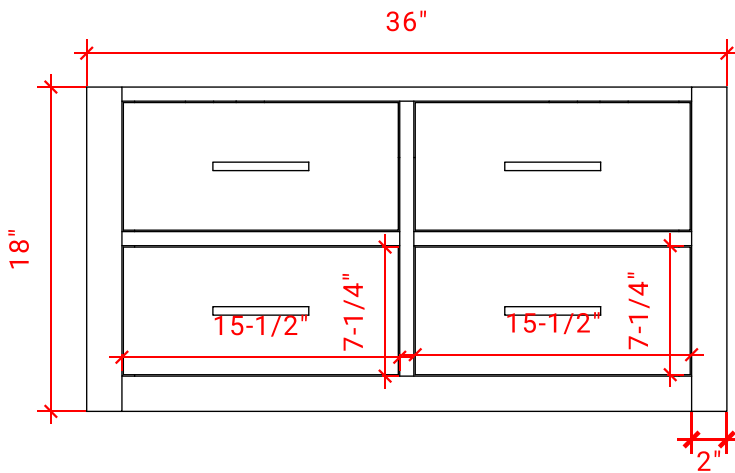

AVAILABLE COLORS

White   Grey   Midnight Blue

FRONT VIEW