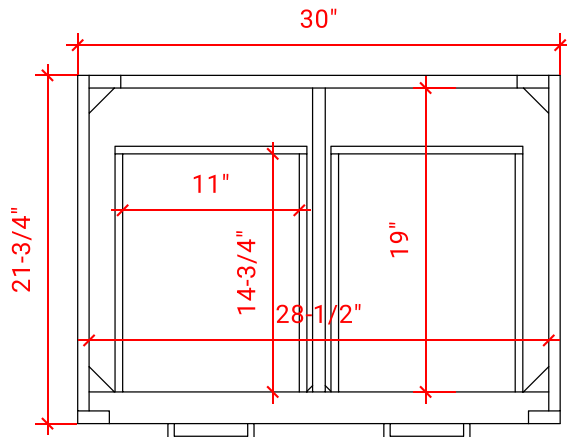

HUTTON 30" SINGLE SINK BASE CABINET

ARIEL

W030S

BASE CABINET DIMENSIONS

30" W x 21.75" D x 18" H

FEATURES

- Solid wood frame & plywood panels
- Dovetail drawers and joints
- Soft closing doors & drawers

HARDWARE FINISHES

Brushed Nickel   Satin Brass   Matte Black   Polished Chrome

AVAILABLE COLORS

White   Grey   Midnight Blue

PLAN VIEW