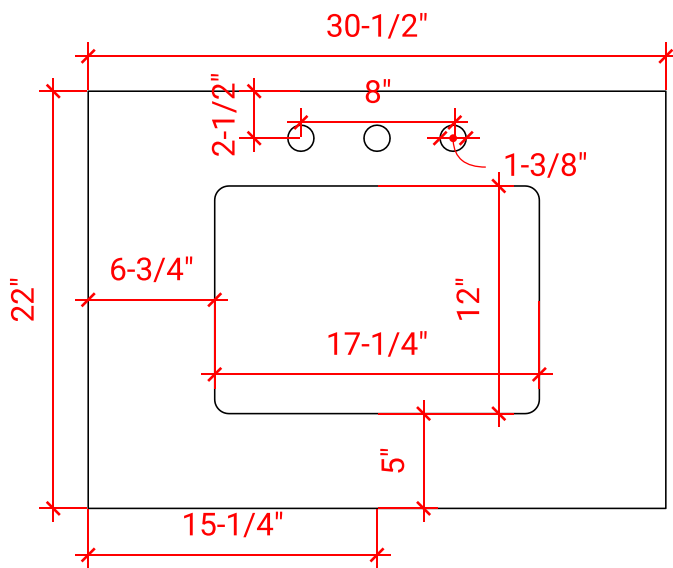

31" SINGLE RECTANGLE SINK COUNTERTOP WITH 1.5 IN. THICKNESS

ARIEL

OVERALL DIMENSIONS

30.5" W x 22" D x 1.5" H

COUNTERTOP OPTIONS

FEATURES

- Solid countertop with mitered edges & seams
- Undermount white rectangular sink
- Pre-drilled for 8" widespread faucet

FEATURES

- Countertop
- Matching Backsplash
- Rectangle Sink

COUNTERTOP PLAN VIEW