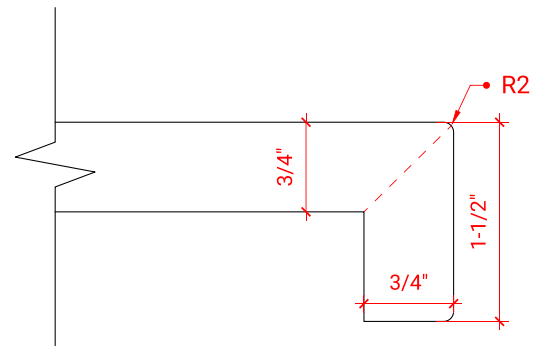

EDGE SIDE VIEW