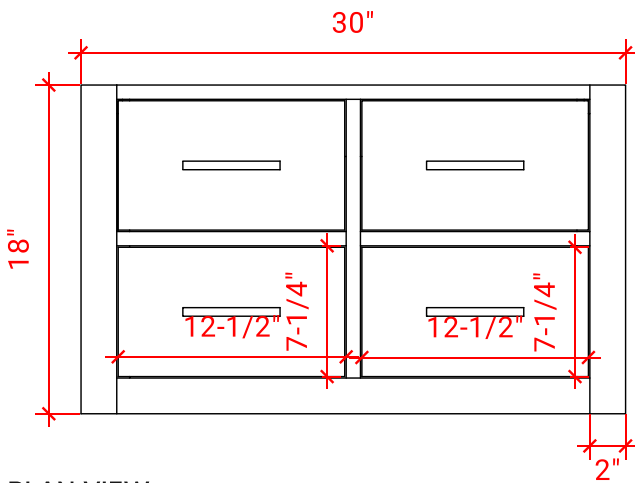

HUTTON 30" SINGLE SINK BASE CABINET

ARIEL

W030S

BASE CABINET DIMENSIONS

30" W x 21.75" D x 18" H

FEATURES

- Solid wood frame & plywood panels
- Dovetail drawers and joints
- Soft closing doors & drawers

HARDWARE FINISHES

Brushed Nickel Satin Brass Matte Black Polished Chrome

AVAILABLE COLORS

White Grey Midnight Blue

FRONT VIEW

SIDE VIEW

PLAN VIEW

31" SINGLE OVAL SINK COUNTERTOP WITH 1.5 IN. THICKNESS

ARIEL

OVERALL DIMENSIONS

30.5" W x 22" D x 1.5" H

COUNTERTOP OPTIONS

Carrara Marble
CW-031S-OVL-CT

White Quartz
WQ-305S-OVL-CT

FEATURES

- Solid countertop with mitered edges & seams
- Undermount white oval sink
- Pre-drilled for 8" widespread faucet

FEATURES

- Countertop
- Matching Backsplash
- Oval Sink

COUNTERTOP PLAN VIEW

EDGE SIDE VIEW

THREE DIMENSIONAL COUNTERTOP VIEW