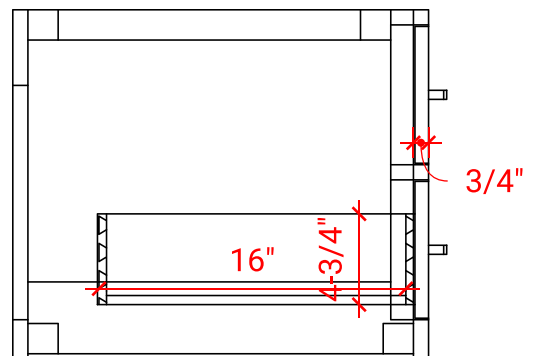

HUTTON 30" SINGLE SINK BASE CABINET

ARIEL

W030S

BASE CABINET DIMENSIONS

30" W x 21.75" D x 18" H

FEATURES

- Solid wood frame & plywood panels
- Dovetail drawers and joints
- Soft closing doors & drawers

HARDWARE FINISHES

Brushed Nickel Satin Brass Matte Black Polished Chrome

AVAILABLE COLORS

White Grey Midnight Blue

FRONT VIEW

SIDE VIEW

PLAN VIEW

31" SINGLE OVAL SINK COUNTERTOP WITH 1.5 IN. THICKNESS

ARIEL

OVERALL DIMENSIONS

30.5" W x 22" D x 1.5" H

COUNTERTOP OPTIONS

Carrara Marble
CW-031S-OVL-CT

White Quartz
WQ-305S-OVL-CT

FEATURES

- Solid countertop with mitered edges & seams
- Undermount white oval sink
- Pre-drilled for 8" widespread faucet

FEATURES

- Countertop
- Matching Backsplash
- Oval Sink

COUNTERTOP PLAN VIEW

EDGE SIDE VIEW

THREE DIMENSIONAL COUNTERTOP VIEW