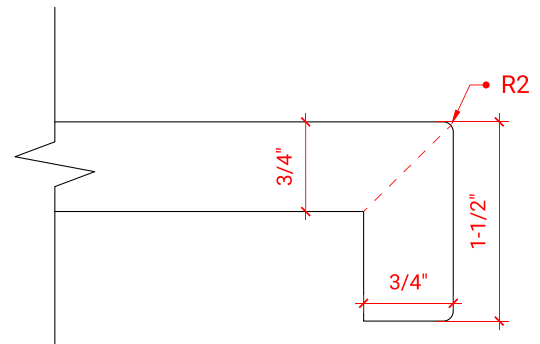

HUTTON 30" SINGLE SINK BASE CABINET

ARIEL

W030S

BASE CABINET DIMENSIONS

30" W x 21.75" D x 18" H

FEATURES

- Solid wood frame & plywood panels
- Dovetail drawers and joints
- Soft closing doors & drawers

HARDWARE FINISHES

OVERALL DIMENSIONS

30.5" W x 22" D x 1.5" H

COUNTERTOP OPTIONS

Carrara Marble
CW-031S-OVL-CT

White Quartz
WQ-305S-OVL-CT

FEATURES

- Solid countertop with mitered edges & seams
- Undermount white oval sink
- Pre-drilled for 8" widespread faucet

FEATURES

- Countertop
- Matching Backsplash
- Oval Sink

COUNTERTOP PLAN VIEW

EDGE SIDE VIEW

THREE DIMENSIONAL COUNTERTOP VIEW