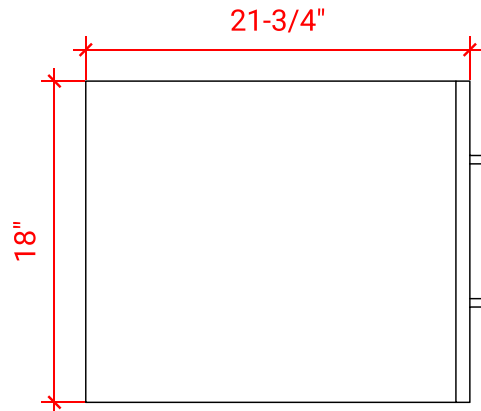

HUTTON 30" SINGLE SINK BASE CABINET

ARIEL

W030S

BASE CABINET DIMENSIONS

30" W x 21.75" D x 18" H

FEATURES

- Solid wood frame & plywood panels
- Dovetail drawers and joints
- Soft closing doors & drawers

HARDWARE FINISHES

Brushed Nickel Satin Brass Matte Black Polished Chrome

AVAILABLE COLORS

White Grey Midnight Blue

FRONT VIEW

SIDE VIEW

PLAN VIEW

31" SINGLE OVAL SINK COUNTERTOP WITH 1.5 IN. THICKNESS

ARIEL

OVERALL DIMENSIONS

30.5" W x 22" D x 1.5" H

COUNTERTOP OPTIONS

Carrara Marble
CW-031S-OVL-CT

White Quartz
WQ-305S-OVL-CT

FEATURES

- Solid countertop with mitered edges & seams
- Undermount white oval sink
- Pre-drilled for 8" widespread faucet

FEATURES

- Countertop
- Matching Backsplash
- Oval Sink

COUNTERTOP PLAN VIEW

EDGE SIDE VIEW

THREE DIMENSIONAL COUNTERTOP VIEW