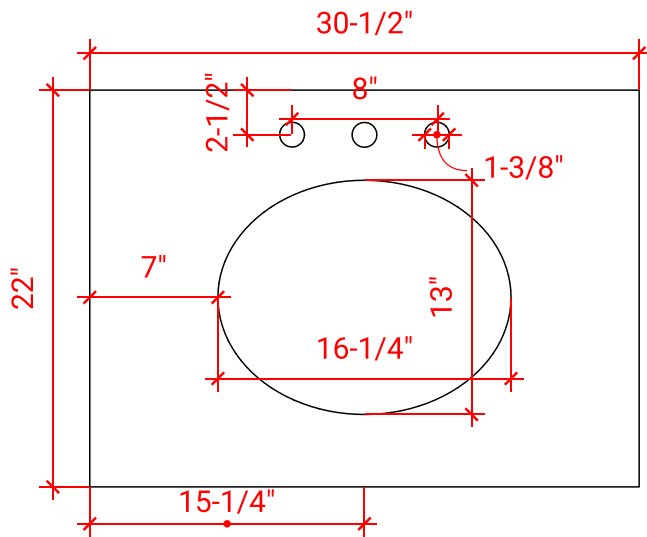

HUTTON 30" SINGLE SINK BASE CABINET

ARIEL

W030S

BASE CABINET DIMENSIONS

30" W x 21.75" D x 18" H

FEATURES

- Solid wood frame & plywood panels
- Dovetail drawers and joints
- Soft closing doors & drawers

HARDWARE FINISHES

OVERALL DIMENSIONS

30.5" W x 22" D x 1.5" H

COUNTERTOP OPTIONS

Carrara Marble
CW-031S-OVL-CT

White Quartz
WQ-305S-OVL-CT

FEATURES

- Solid countertop with mitered edges & seams
- Undermount white oval sink
- Pre-drilled for 8" widespread faucet

FEATURES

- Countertop
- Matching Backsplash
- Oval Sink

COUNTERTOP PLAN VIEW

EDGE SIDE VIEW

THREE DIMENSIONAL COUNTERTOP VIEW