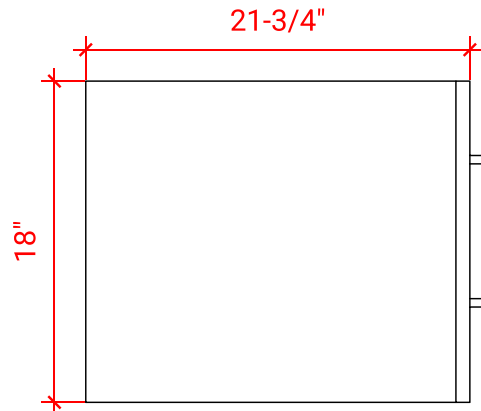

HUTTON 30" SINGLE SINK BASE CABINET

ARIEL

W030S

BASE CABINET DIMENSIONS

30" W x 21.75" D x 18" H

FEATURES

- Solid wood frame & plywood panels
- Dovetail drawers and joints
- Soft closing doors & drawers

HARDWARE FINISHES

Brushed Nickel Satin Brass Matte Black Polished Chrome

AVAILABLE COLORS

White Grey Midnight Blue

FRONT VIEW

SIDE VIEW

PLAN VIEW

31" SINGLE RECTANGLE SINK COUNTERTOP WITH 0.75 IN. THICKNESS

ARIEL

OVERALL DIMENSIONS

30.5" W x 22" D x 0.75" H

COUNTERTOP OPTIONS

Carrara Marble
CW2-031S-REC-CT

FEATURES

- Solid countertop with mitered edges & seams
- Undermount white rectangular sink
- Pre-drilled for 8" widespread faucet

INCLUDED

- Countertop
- Matching Backsplash
- Rectangle Sink

COUNTERTOP PLAN VIEW

EDGE SIDE VIEW

THREE DIMENSIONAL COUNTERTOP VIEW