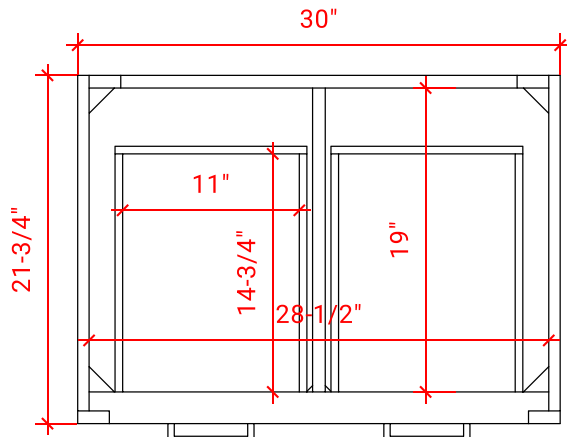

HUTTON 30" SINGLE SINK BASE CABINET

ARIEL

W030S

BASE CABINET DIMENSIONS

30" W x 21.75" D x 18" H

FEATURES

- Solid wood frame & plywood panels
- Dovetail drawers and joints
- Soft closing doors & drawers

HARDWARE FINISHES

Brushed Nickel Satin Brass Matte Black Polished Chrome

AVAILABLE COLORS

White Grey Midnight Blue

FRONT VIEW

SIDE VIEW

PLAN VIEW

31" SINGLE RECTANGLE SINK COUNTERTOP WITH 0.75 IN. THICKNESS

ARIEL

OVERALL DIMENSIONS

30.5" W x 22" D x 0.75" H

COUNTERTOP OPTIONS

Carrara Marble
CW2-031S-REC-CT

FEATURES

- Solid countertop with mitered edges & seams
- Undermount white rectangular sink
- Pre-drilled for 8" widespread faucet

INCLUDED

- Countertop
- Matching Backsplash
- Rectangle Sink

COUNTERTOP PLAN VIEW

EDGE SIDE VIEW

THREE DIMENSIONAL COUNTERTOP VIEW