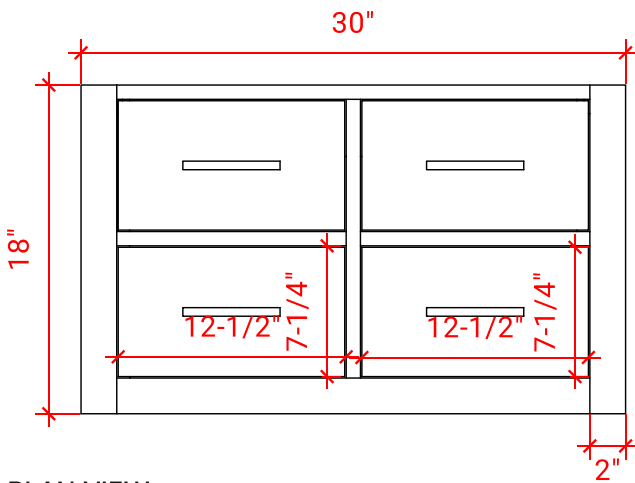

HUTTON 30" SINGLE SINK BASE CABINET

ARIEL

W030S

BASE CABINET DIMENSIONS

30" W x 21.75" D x 18" H

FEATURES

- Solid wood frame & plywood panels
- Dovetail drawers and joints
- Soft closing doors & drawers

HARDWARE FINISHES

Brushed Nickel Satin Brass Matte Black Polished Chrome

AVAILABLE COLORS

White Grey Midnight Blue

FRONT VIEW

SIDE VIEW

PLAN VIEW

31" SINGLE RECTANGLE SINK COUNTERTOP WITH 0.75 IN. THICKNESS

ARIEL

OVERALL DIMENSIONS

30.5" W x 22" D x 0.75" H

COUNTERTOP OPTIONS

Carrara Marble
CW2-031S-REC-CT

FEATURES

- Solid countertop with mitered edges & seams
- Undermount white rectangular sink
- Pre-drilled for 8" widespread faucet

INCLUDED

- Countertop
- Matching Backsplash
- Rectangle Sink

COUNTERTOP PLAN VIEW

EDGE SIDE VIEW

THREE DIMENSIONAL COUNTERTOP VIEW