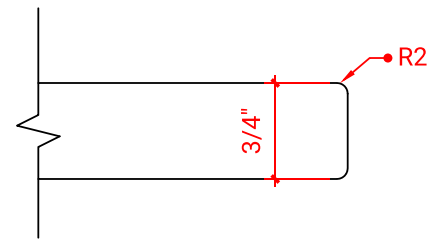

OVERALL DIMENSIONS

30.5" W x 22" D x 0.75" H

COUNTERTOP OPTIONS

Carrara Marble
CW2-031S-REC-CT

FEATURES

- Solid countertop with mitered edges & seams
- Undermount white rectangular sink
- Pre-drilled for 8" widespread faucet

INCLUDED

- Countertop
- Matching Backsplash
- Rectangle Sink

COUNTERTOP PLAN VIEW

EDGE SIDE VIEW

THREE DIMENSIONAL COUNTERTOP VIEW