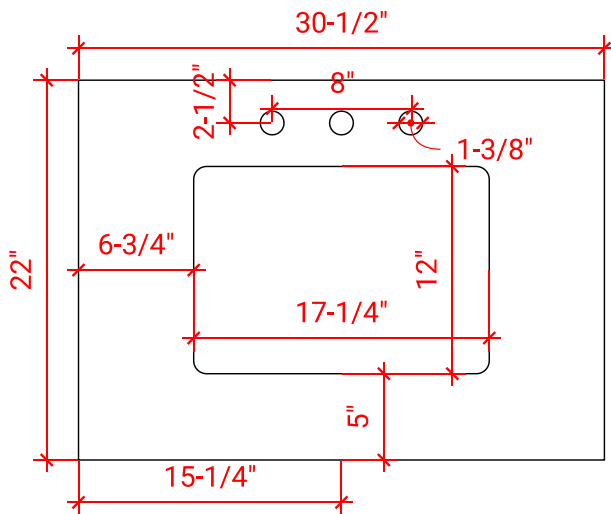

HUTTON 30" SINGLE SINK BASE CABINET

ARIEL

W030S

BASE CABINET DIMENSIONS

30" W x 21.75" D x 18" H

FEATURES

- Solid wood frame & plywood panels
- Dovetail drawers and joints
- Soft closing doors & drawers

HARDWARE FINISHES

OVERALL DIMENSIONS

30.5" W x 22" D x 0.75" H

COUNTERTOP OPTIONS

Carrara Marble
CW2-031S-REC-CT

FEATURES

- Solid countertop with mitered edges & seams
- Undermount white rectangular sink
- Pre-drilled for 8" widespread faucet

INCLUDED

- Countertop
- Matching Backsplash
- Rectangle Sink

COUNTERTOP PLAN VIEW

EDGE SIDE VIEW

THREE DIMENSIONAL COUNTERTOP VIEW