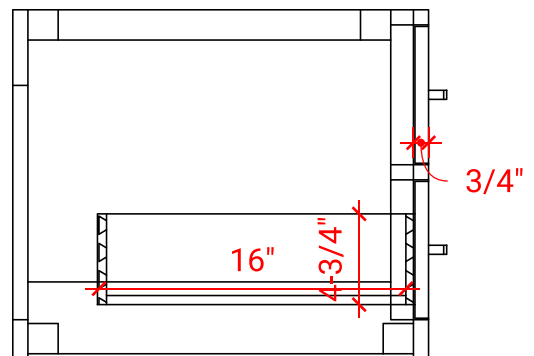

HUTTON 30" SINGLE SINK BASE CABINET

ARIEL

W030S

BASE CABINET DIMENSIONS

30" W x 21.75" D x 18" H

FEATURES

- Solid wood frame & plywood panels
- Dovetail drawers and joints
- Soft closing doors & drawers

HARDWARE FINISHES

Brushed Nickel Satin Brass Matte Black Polished Chrome

AVAILABLE COLORS

White Grey Midnight Blue

FRONT VIEW

SIDE VIEW

PLAN VIEW

31" SINGLE RECTANGLE SINK COUNTERTOP WITH 0.75 IN. THICKNESS

ARIEL

OVERALL DIMENSIONS

30.5" W x 22" D x 0.75" H

COUNTERTOP OPTIONS

Carrara Marble
CW2-031S-REC-CT

FEATURES

- Solid countertop with mitered edges & seams
- Undermount white rectangular sink
- Pre-drilled for 8" widespread faucet

INCLUDED

- Countertop
- Matching Backsplash
- Rectangle Sink

COUNTERTOP PLAN VIEW

EDGE SIDE VIEW

THREE DIMENSIONAL COUNTERTOP VIEW