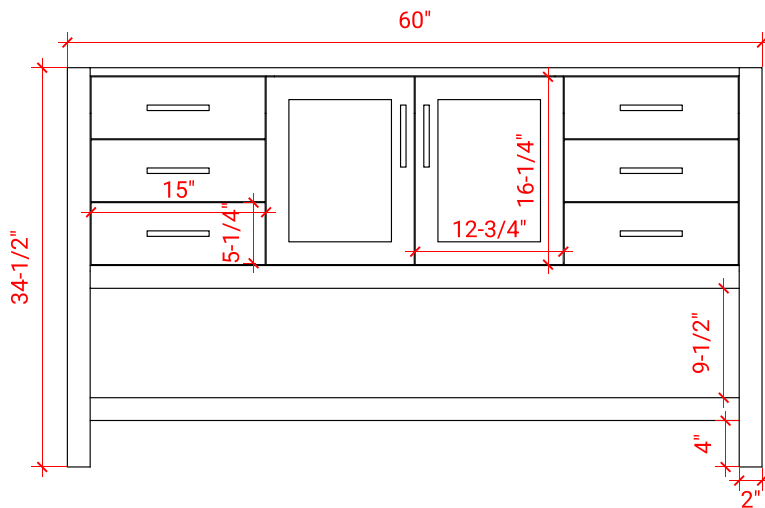

AVAILABLE COLORS

White   Grey   Midnight Blue

FRONT VIEW