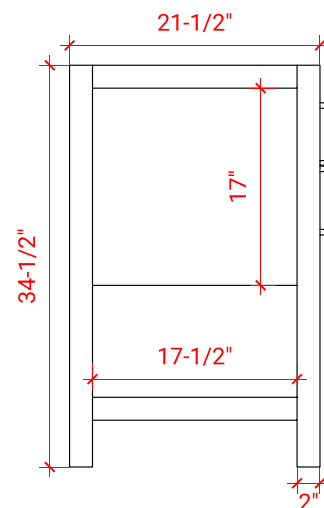

MAGNOLIA 60" SINGLE SINK BASE CABINET

ARIEL

S060S

BASE CABINET DIMENSIONS

60" W x 21.5" D x 34.5" H

FEATURES

- Solid wood frame & plywood panels
- Dovetail drawers and joints
- Soft closing doors & drawers

HARDWARE FINISHES

Brushed Nickel   Satin Brass   Matte Black   Polished Chrome

AVAILABLE COLORS

White   Grey   Midnight Blue

SIDE VIEW