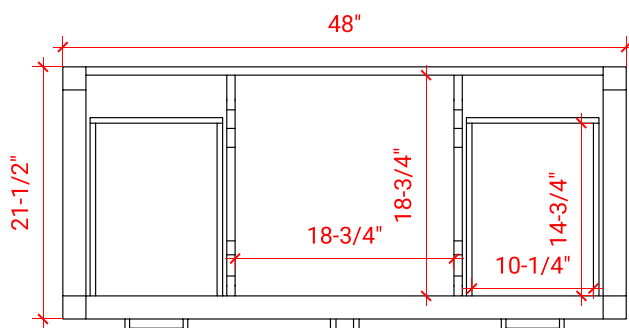

MAGNOLIA 48" SINGLE SINK BASE CABINET

ARIEL

S048S

BASE CABINET DIMENSIONS

48" W x 21.5" D x 34.5" H

FEATURES

- Solid wood frame & plywood panels
- Dovetail drawers and joints
- Soft closing doors & drawers

HARDWARE FINISHES

Brushed Nickel   Satin Brass   Matte Black   Polished Chrome

AVAILABLE COLORS

White   Grey   Midnight Blue

FRONT VIEW

SIDE VIEW

PLAN VIEW