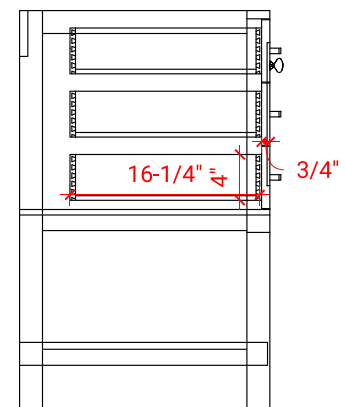

MAGNOLIA 48" SINGLE SINK BASE CABINET

ARIEL

S048S

BASE CABINET DIMENSIONS

48" W x 21.5" D x 34.5" H

FEATURES

- Solid wood frame & plywood panels
- Dovetail drawers and joints
- Soft closing doors & drawers

HARDWARE FINISHES

Brushed Nickel   Satin Brass   Matte Black   Polished Chrome

AVAILABLE COLORS

White   Grey   Midnight Blue

FRONT VIEW

SIDE VIEW

PLAN VIEW