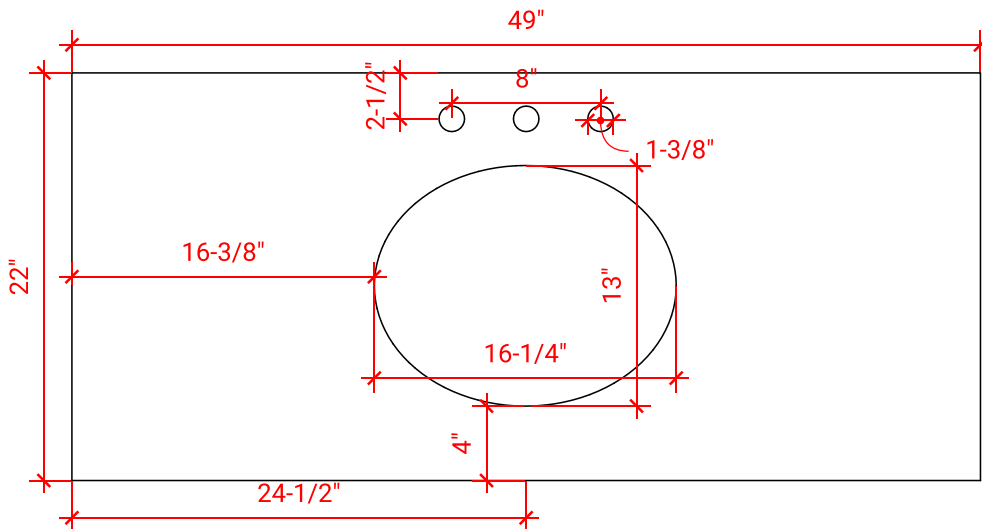

49" SINGLE OVAL SINK COUNTERTOP WITH 1.5 IN. THICKNESS

ARIEL

OVERALL DIMENSIONS

49" W x 22" D x 1.5" H

COUNTERTOP OPTIONS

FEATURES

- Solid countertop with mitered edges & seams
- Undermount white oval sink
- Pre-drilled for 8" widespread faucet

INCLUDED

- Countertop
- Matching Backsplash
- Oval Sink

COUNTERTOP PLAN VIEW