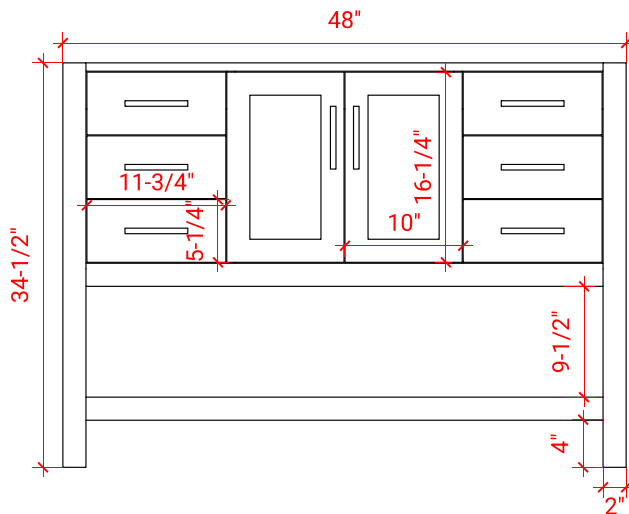

MAGNOLIA 48" SINGLE SINK BASE CABINET

ARIEL

S048S

BASE CABINET DIMENSIONS

48" W x 21.5" D x 34.5" H

FEATURES

- Solid wood frame & plywood panels
- Dovetail drawers and joints
- Soft closing doors & drawers

HARDWARE FINISHES

Brushed Nickel   Satin Brass   Matte Black   Polished Chrome

AVAILABLE COLORS

White   Grey   Midnight Blue

FRONT VIEW

SIDE VIEW

PLAN VIEW