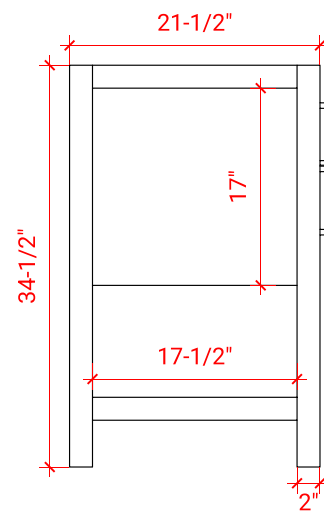

## BASE CABINET DIMENSIONS

48" W x 21.5" D x 34.5" H

### SIDE VIEW

## OVERALL DIMENSIONS

49" W x 22" D x 1.5" H