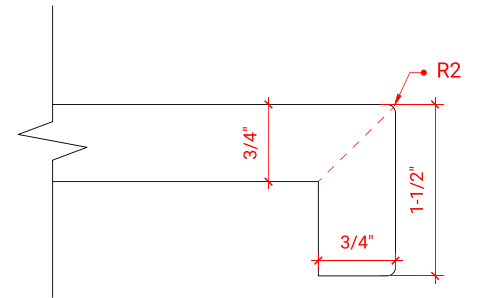

EDGE SIDE VIEW