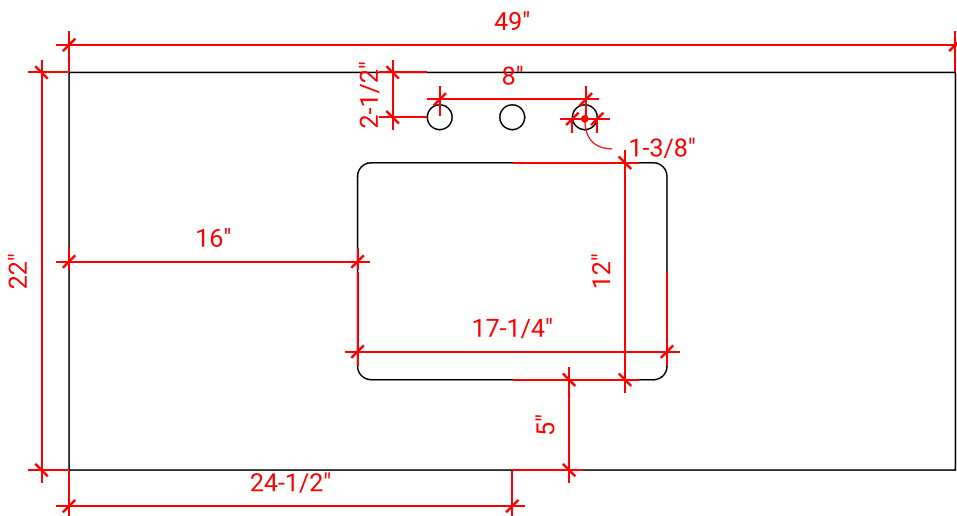

MAGNOLIA 48" SINGLE SINK BASE CABINET

ARIEL

S048S

BASE CABINET DIMENSIONS

48" W x 21.5" D x 34.5" H

FEATURES

- Solid wood frame & plywood panels
- Dovetail drawers and joints
- Soft closing doors & drawers

HARDWARE FINISHES

Brushed Nickel Satin Brass Matte Black Polished Chrome

AVAILABLE COLORS

White Grey Midnight Blue

FRONT VIEW

SIDE VIEW

PLAN VIEW

49" SINGLE RECTANGLE SINK COUNTERTOP WITH 0.75 IN. THICKNESS

ARIEL

OVERALL DIMENSIONS

49" W x 22" D x 0.75" H

COUNTERTOP OPTIONS

Carrara Marble
CW2-049S-REC-CT

FEATURES

- Solid countertop with mitered edges & seams
- Undermount white rectangular sink
- Pre-drilled for 8" widespread faucet

INCLUDED

- Countertop
- Matching Backsplash
- Rectangle Sink

COUNTERTOP PLAN VIEW

EDGE SIDE VIEW

THREE DIMENSIONAL COUNTERTOP VIEW