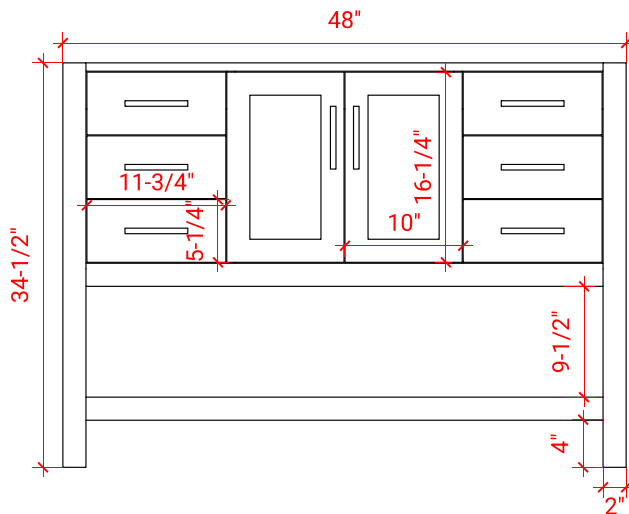

MAGNOLIA 48" SINGLE SINK BASE CABINET

ARIEL

S048S

BASE CABINET DIMENSIONS

48" W x 21.5" D x 34.5" H

FEATURES

- Solid wood frame & plywood panels
- Dovetail drawers and joints
- Soft closing doors & drawers

HARDWARE FINISHES

Brushed Nickel Satin Brass Matte Black Polished Chrome

AVAILABLE COLORS

White Grey Midnight Blue

FRONT VIEW

SIDE VIEW

PLAN VIEW

49" SINGLE RECTANGLE SINK COUNTERTOP WITH 0.75 IN. THICKNESS

ARIEL

OVERALL DIMENSIONS

49" W x 22" D x 0.75" H

COUNTERTOP OPTIONS

Carrara Marble
CW2-049S-REC-CT

FEATURES

- Solid countertop with mitered edges & seams
- Undermount white rectangular sink
- Pre-drilled for 8" widespread faucet

INCLUDED

- Countertop
- Matching Backsplash
- Rectangle Sink

COUNTERTOP PLAN VIEW

EDGE SIDE VIEW

THREE DIMENSIONAL COUNTERTOP VIEW