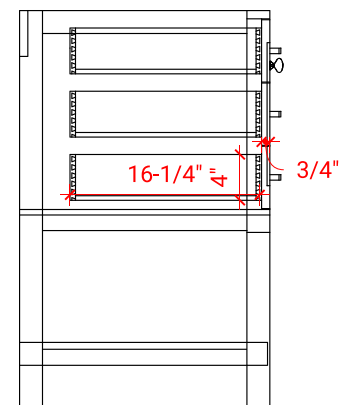

MAGNOLIA 48" SINGLE SINK BASE CABINET

ARIEL

S048S

BASE CABINET DIMENSIONS

48" W x 21.5" D x 34.5" H

FEATURES

- Solid wood frame & plywood panels
- Dovetail drawers and joints
- Soft closing doors & drawers

HARDWARE FINISHES

Brushed Nickel Satin Brass Matte Black Polished Chrome

AVAILABLE COLORS

White Grey Midnight Blue

FRONT VIEW

SIDE VIEW

PLAN VIEW

49" SINGLE RECTANGLE SINK COUNTERTOP WITH 0.75 IN. THICKNESS

ARIEL

OVERALL DIMENSIONS

49" W x 22" D x 0.75" H

COUNTERTOP OPTIONS

Carrara Marble
CW2-049S-REC-CT

FEATURES

- Solid countertop with mitered edges & seams
- Undermount white rectangular sink
- Pre-drilled for 8" widespread faucet

INCLUDED

- Countertop
- Matching Backsplash
- Rectangle Sink

COUNTERTOP PLAN VIEW

EDGE SIDE VIEW

THREE DIMENSIONAL COUNTERTOP VIEW