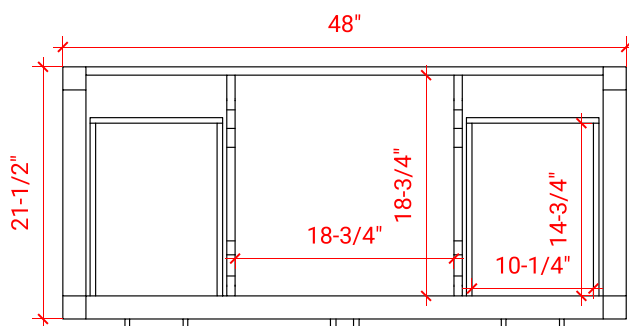

MAGNOLIA 48" SINGLE SINK BASE CABINET

ARIEL

S048S

BASE CABINET DIMENSIONS

48" W x 21.5" D x 34.5" H

FEATURES

- Solid wood frame & plywood panels
- Dovetail drawers and joints
- Soft closing doors & drawers

HARDWARE FINISHES

Brushed Nickel Satin Brass Matte Black Polished Chrome

AVAILABLE COLORS

White Grey Midnight Blue

FRONT VIEW

SIDE VIEW

PLAN VIEW

49" SINGLE RECTANGLE SINK COUNTERTOP WITH 0.75 IN. THICKNESS

ARIEL

OVERALL DIMENSIONS

49" W x 22" D x 0.75" H

COUNTERTOP OPTIONS

Carrara Marble
CW2-049S-REC-CT

FEATURES

- Solid countertop with mitered edges & seams
- Undermount white rectangular sink
- Pre-drilled for 8" widespread faucet

INCLUDED

- Countertop
- Matching Backsplash
- Rectangle Sink

COUNTERTOP PLAN VIEW

EDGE SIDE VIEW

THREE DIMENSIONAL COUNTERTOP VIEW