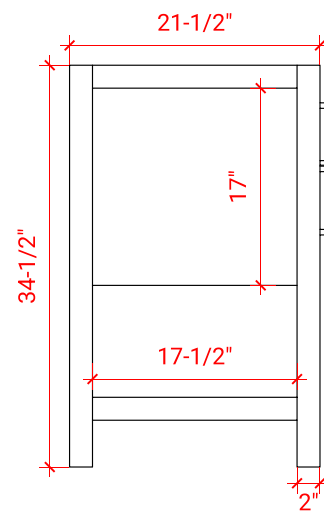

MAGNOLIA 48" SINGLE SINK BASE CABINET

ARIEL

S048S

BASE CABINET DIMENSIONS

48" W x 21.5" D x 34.5" H

FEATURES

- Solid wood frame & plywood panels
- Dovetail drawers and joints
- Soft closing doors & drawers

HARDWARE FINISHES

Brushed Nickel Satin Brass Matte Black Polished Chrome

AVAILABLE COLORS

White Grey Midnight Blue

FRONT VIEW

SIDE VIEW

PLAN VIEW

49" SINGLE RECTANGLE SINK COUNTERTOP WITH 0.75 IN. THICKNESS

ARIEL

OVERALL DIMENSIONS

49" W x 22" D x 0.75" H

COUNTERTOP OPTIONS

Carrara Marble
CW2-049S-REC-CT

FEATURES

- Solid countertop with mitered edges & seams
- Undermount white rectangular sink
- Pre-drilled for 8" widespread faucet

INCLUDED

- Countertop
- Matching Backsplash
- Rectangle Sink

COUNTERTOP PLAN VIEW

EDGE SIDE VIEW

THREE DIMENSIONAL COUNTERTOP VIEW