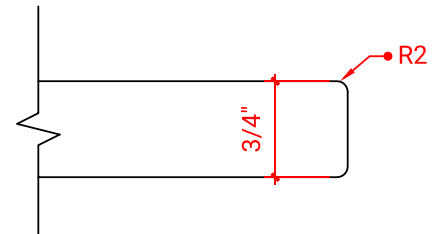

OVERALL DIMENSIONS

49" W x 22" D x 0.75" H

COUNTERTOP OPTIONS

Carrara Marble
CW2-049S-REC-CT

FEATURES

- Solid countertop with mitered edges & seams
- Undermount white rectangular sink
- Pre-drilled for 8" widespread faucet

INCLUDED

- Countertop
- Matching Backsplash
- Rectangle Sink

COUNTERTOP PLAN VIEW

EDGE SIDE VIEW

THREE DIMENSIONAL COUNTERTOP VIEW