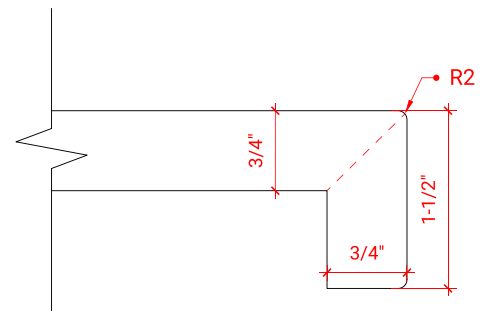

MAGNOLIA 42" SINGLE SINK BASE CABINET

ARIEL

S042S

BASE CABINET DIMENSIONS

42" W x 21.5" D x 34.5" H

FEATURES

- Solid wood frame & plywood panels
- Dovetail drawers and joints
- Soft closing doors & drawers

HARDWARE FINISHES

OVERALL DIMENSIONS

43" W x 22" D x 1.5" H

COUNTERTOP OPTIONS

Carrara Marble
CW-043S-REC-CT

White Quartz
WQ-043S-REC-CT

FEATURES

- Solid countertop with mitered edges & seams
- Undermount white rectangular sink
- Pre-drilled for 8" widespread faucet

INCLUDED

- Countertop
- Matching Backsplash
- Rectangle Sink

COUNTERTOP PLAN VIEW

EDGE SIDE VIEW

THREE DIMENSIONAL COUNTERTOP VIEW