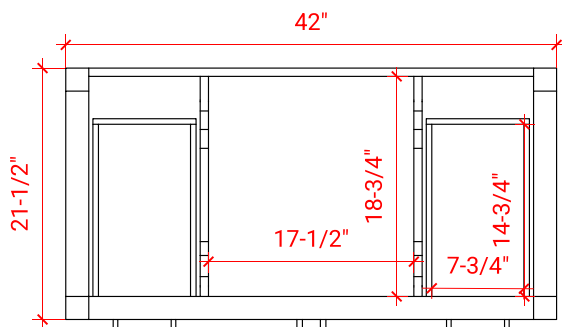

MAGNOLIA 42" SINGLE SINK BASE CABINET

ARIEL

S042S

BASE CABINET DIMENSIONS

42" W x 21.5" D x 34.5" H

FEATURES

- Solid wood frame & plywood panels
- Dovetail drawers and joints
- Soft closing doors & drawers

HARDWARE FINISHES

Brushed Nickel Satin Brass Matte Black Polished Chrome

AVAILABLE COLORS

White Grey Midnight Blue

FRONT VIEW

SIDE VIEW

PLAN VIEW

43" SINGLE RECTANGLE SINK COUNTERTOP WITH 1.5 IN. THICKNESS

ARIEL

OVERALL DIMENSIONS

43" W x 22" D x 1.5" H

COUNTERTOP OPTIONS

Carrara Marble
CW-043S-REC-CT

White Quartz
WQ-043S-REC-CT

FEATURES

- Solid countertop with mitered edges & seams
- Undermount white rectangular sink
- Pre-drilled for 8" widespread faucet

INCLUDED

- Countertop
- Matching Backsplash
- Rectangle Sink

COUNTERTOP PLAN VIEW

EDGE SIDE VIEW

THREE DIMENSIONAL COUNTERTOP VIEW