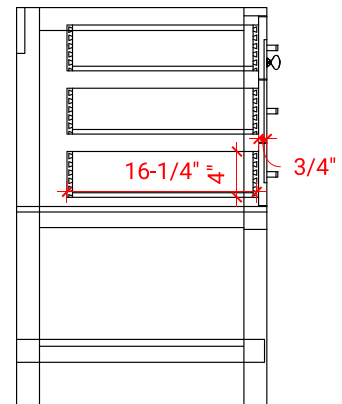

MAGNOLIA 42" SINGLE SINK BASE CABINET

ARIEL

S042S

BASE CABINET DIMENSIONS

42" W x 21.5" D x 34.5" H

FEATURES

- Solid wood frame & plywood panels
- Dovetail drawers and joints
- Soft closing doors & drawers

HARDWARE FINISHES

Brushed Nickel Satin Brass Matte Black Polished Chrome

AVAILABLE COLORS

White Grey Midnight Blue

FRONT VIEW

SIDE VIEW

PLAN VIEW

43" SINGLE RECTANGLE SINK COUNTERTOP WITH 1.5 IN. THICKNESS

ARIEL

OVERALL DIMENSIONS

43" W x 22" D x 1.5" H

COUNTERTOP OPTIONS

Carrara Marble
CW-043S-REC-CT

White Quartz
WQ-043S-REC-CT

FEATURES

- Solid countertop with mitered edges & seams
- Undermount white rectangular sink
- Pre-drilled for 8" widespread faucet

INCLUDED

- Countertop
- Matching Backsplash
- Rectangle Sink

COUNTERTOP PLAN VIEW

EDGE SIDE VIEW

THREE DIMENSIONAL COUNTERTOP VIEW