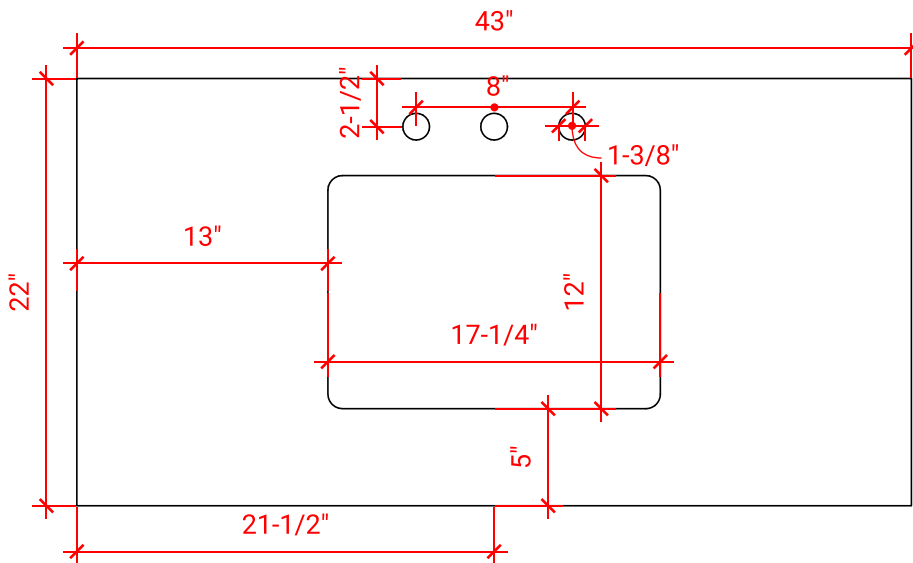

MAGNOLIA 42" SINGLE SINK BASE CABINET

ARIEL

S042S

BASE CABINET DIMENSIONS

42" W x 21.5" D x 34.5" H

FEATURES

- Solid wood frame & plywood panels
- Dovetail drawers and joints
- Soft closing doors & drawers

HARDWARE FINISHES

OVERALL DIMENSIONS

43" W x 22" D x 1.5" H

COUNTERTOP OPTIONS

Carrara Marble
CW-043S-REC-CT

White Quartz
WQ-043S-REC-CT

FEATURES

- Solid countertop with mitered edges & seams
- Undermount white rectangular sink
- Pre-drilled for 8" widespread faucet

INCLUDED

- Countertop
- Matching Backsplash
- Rectangle Sink

COUNTERTOP PLAN VIEW

EDGE SIDE VIEW

THREE DIMENSIONAL COUNTERTOP VIEW