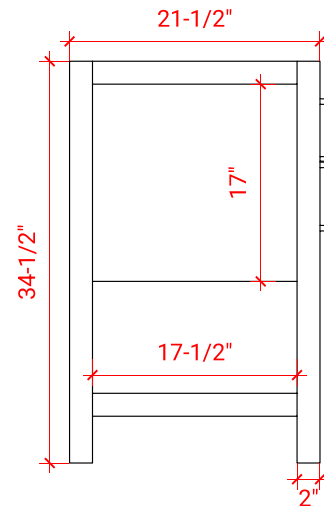

MAGNOLIA 42" SINGLE SINK BASE CABINET

ARIEL

S042S

BASE CABINET DIMENSIONS

42" W x 21.5" D x 34.5" H

FEATURES

- Solid wood frame & plywood panels
- Dovetail drawers and joints
- Soft closing doors & drawers

HARDWARE FINISHES

Brushed Nickel Satin Brass Matte Black Polished Chrome

AVAILABLE COLORS

White Grey Midnight Blue

FRONT VIEW

SIDE VIEW

PLAN VIEW

43" SINGLE RECTANGLE SINK COUNTERTOP WITH 1.5 IN. THICKNESS

ARIEL

OVERALL DIMENSIONS

43" W x 22" D x 1.5" H

COUNTERTOP OPTIONS

Carrara Marble
CW-043S-REC-CT

White Quartz
WQ-043S-REC-CT

FEATURES

- Solid countertop with mitered edges & seams
- Undermount white rectangular sink
- Pre-drilled for 8" widespread faucet

INCLUDED

- Countertop
- Matching Backsplash
- Rectangle Sink

COUNTERTOP PLAN VIEW

EDGE SIDE VIEW

THREE DIMENSIONAL COUNTERTOP VIEW