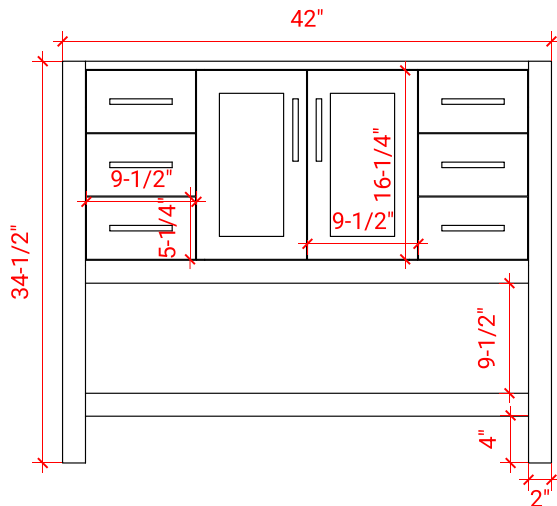

MAGNOLIA 42" SINGLE SINK BASE CABINET

ARIEL

S042S

BASE CABINET DIMENSIONS

42" W x 21.5" D x 34.5" H

FEATURES

- Solid wood frame & plywood panels
- Dovetail drawers and joints
- Soft closing doors & drawers

HARDWARE FINISHES

Brushed Nickel Satin Brass Matte Black Polished Chrome

AVAILABLE COLORS

White Grey Midnight Blue

FRONT VIEW

SIDE VIEW

PLAN VIEW

43" SINGLE RECTANGLE SINK COUNTERTOP WITH 1.5 IN. THICKNESS

ARIEL

OVERALL DIMENSIONS

43" W x 22" D x 1.5" H

COUNTERTOP OPTIONS

Carrara Marble
CW-043S-REC-CT

White Quartz
WQ-043S-REC-CT

FEATURES

- Solid countertop with mitered edges & seams
- Undermount white rectangular sink
- Pre-drilled for 8" widespread faucet

INCLUDED

- Countertop
- Matching Backsplash
- Rectangle Sink

COUNTERTOP PLAN VIEW

EDGE SIDE VIEW

THREE DIMENSIONAL COUNTERTOP VIEW