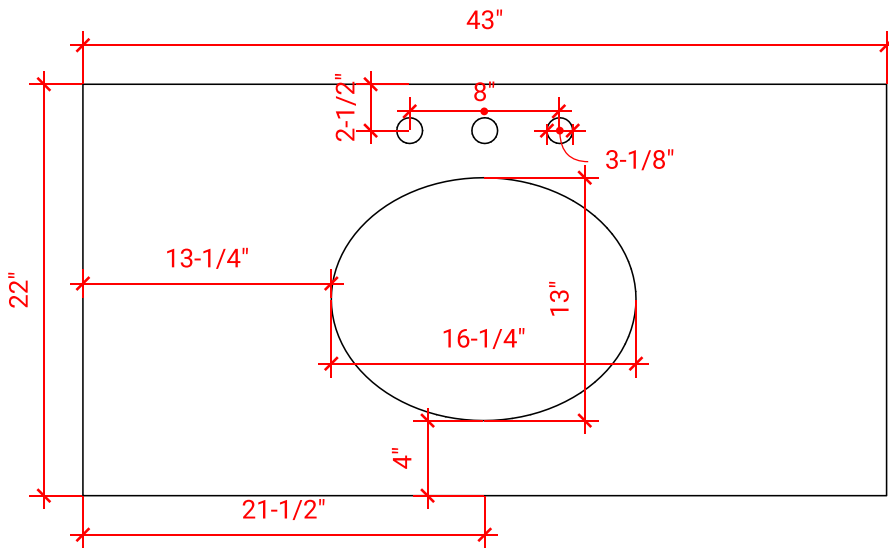

43" SINGLE OVAL SINK COUNTERTOP WITH 1.5 IN. THICKNESS

ARIEL

OVERALL DIMENSIONS

43" W x 22" D x 1.5" H

COUNTERTOP OPTIONS

FEATURES

- Solid countertop with mitered edges & seams
- Undermount white oval sink
- Pre-drilled for 8" widespread faucet

INCLUDED

- Countertop
- Matching Backsplash
- Oval Sink

COUNTERTOP PLAN VIEW