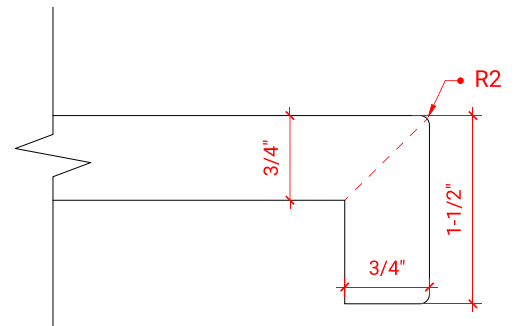

EDGE SIDE VIEW