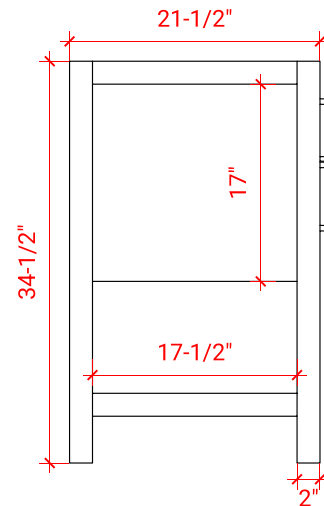

## BASE CABINET DIMENSIONS

42" W x 21.5" D x 34.5" H

### FRONT VIEW

### SIDE VIEW

## OVERALL DIMENSIONS

43" W x 22" D x 1.5" H