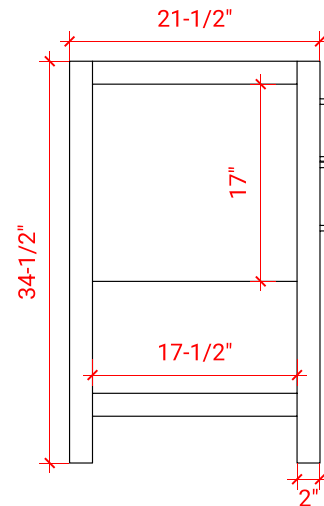

MAGNOLIA 42" SINGLE SINK BASE CABINET

ARIEL

S042S

BASE CABINET DIMENSIONS

42" W x 21.5" D x 34.5" H

FEATURES

- Solid wood frame & plywood panels
- Dovetail drawers and joints
- Soft closing doors & drawers

HARDWARE FINISHES

Brushed Nickel Satin Brass Matte Black Polished Chrome

AVAILABLE COLORS

White Grey Midnight Blue

FRONT VIEW

SIDE VIEW

PLAN VIEW

43" SINGLE RECTANGLE SINK COUNTERTOP WITH 0.75 IN. THICKNESS

ARIEL

OVERALL DIMENSIONS

43" W x 22" D x 0.75" H

COUNTERTOP OPTIONS

Carrara Marble
CW2-043S-REC-CT

FEATURES

- Solid countertop with mitered edges & seams
- Undermount white rectangular sink
- Pre-drilled for 8" widespread faucet

INCLUDED

- Countertop
- Matching Backsplash
- Rectangle Sink

COUNTERTOP PLAN VIEW

EDGE SIDE VIEW

THREE DIMENSIONAL COUNTERTOP VIEW