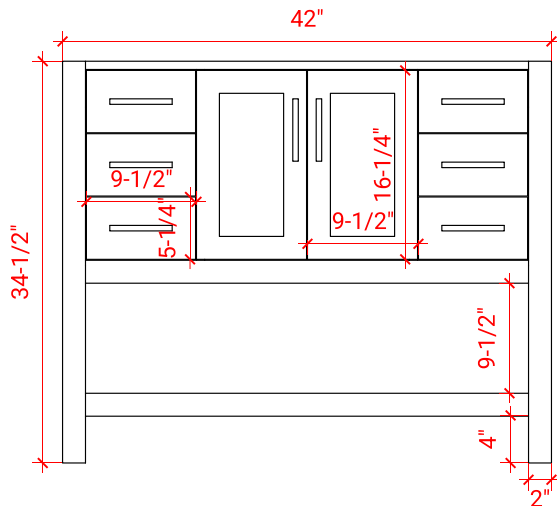

MAGNOLIA 42" SINGLE SINK BASE CABINET

ARIEL

S042S

BASE CABINET DIMENSIONS

42" W x 21.5" D x 34.5" H

FEATURES

- Solid wood frame & plywood panels
- Dovetail drawers and joints
- Soft closing doors & drawers

HARDWARE FINISHES

Brushed Nickel Satin Brass Matte Black Polished Chrome

AVAILABLE COLORS

White Grey Midnight Blue

FRONT VIEW

SIDE VIEW

PLAN VIEW

43" SINGLE RECTANGLE SINK COUNTERTOP WITH 0.75 IN. THICKNESS

ARIEL

OVERALL DIMENSIONS

43" W x 22" D x 0.75" H

COUNTERTOP OPTIONS

Carrara Marble
CW2-043S-REC-CT

FEATURES

- Solid countertop with mitered edges & seams
- Undermount white rectangular sink
- Pre-drilled for 8" widespread faucet

INCLUDED

- Countertop
- Matching Backsplash
- Rectangle Sink

COUNTERTOP PLAN VIEW

EDGE SIDE VIEW

THREE DIMENSIONAL COUNTERTOP VIEW