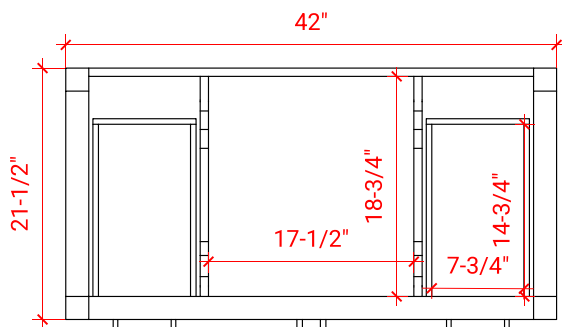

MAGNOLIA 42" SINGLE SINK BASE CABINET

ARIEL

S042S

BASE CABINET DIMENSIONS

42" W x 21.5" D x 34.5" H

FEATURES

- Solid wood frame & plywood panels
- Dovetail drawers and joints
- Soft closing doors & drawers

HARDWARE FINISHES

Brushed Nickel Satin Brass Matte Black Polished Chrome

AVAILABLE COLORS

White Grey Midnight Blue

FRONT VIEW

SIDE VIEW

PLAN VIEW

43" SINGLE RECTANGLE SINK COUNTERTOP WITH 0.75 IN. THICKNESS

ARIEL

OVERALL DIMENSIONS

43" W x 22" D x 0.75" H

COUNTERTOP OPTIONS

Carrara Marble
CW2-043S-REC-CT

FEATURES

- Solid countertop with mitered edges & seams
- Undermount white rectangular sink
- Pre-drilled for 8" widespread faucet

INCLUDED

- Countertop
- Matching Backsplash
- Rectangle Sink

COUNTERTOP PLAN VIEW

EDGE SIDE VIEW

THREE DIMENSIONAL COUNTERTOP VIEW