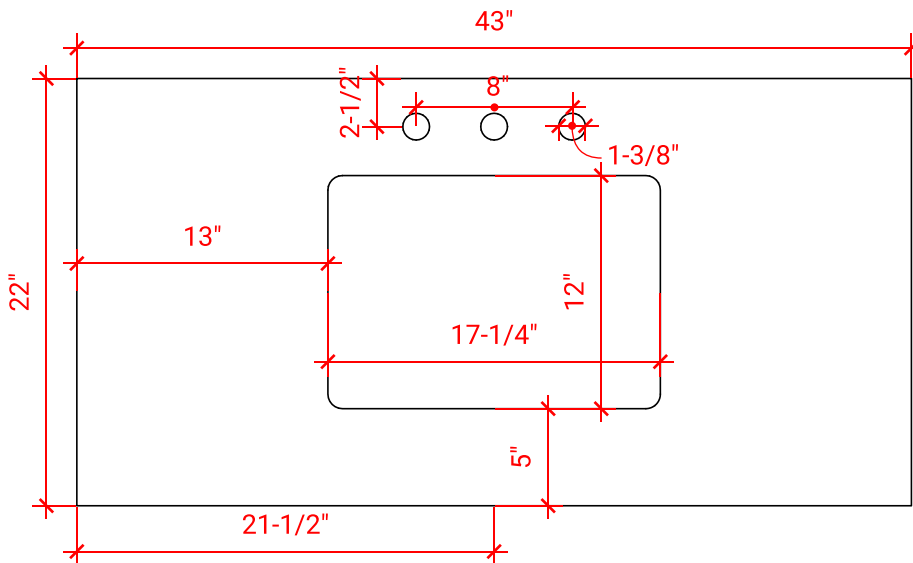

MAGNOLIA 42" SINGLE SINK BASE CABINET

ARIEL

S042S

BASE CABINET DIMENSIONS

42" W x 21.5" D x 34.5" H

FEATURES

- Solid wood frame & plywood panels
- Dovetail drawers and joints
- Soft closing doors & drawers

HARDWARE FINISHES

OVERALL DIMENSIONS

43" W x 22" D x 0.75" H

COUNTERTOP OPTIONS

Carrara Marble
CW2-043S-REC-CT

FEATURES

- Solid countertop with mitered edges & seams
- Undermount white rectangular sink
- Pre-drilled for 8" widespread faucet

INCLUDED

- Countertop
- Matching Backsplash
- Rectangle Sink

COUNTERTOP PLAN VIEW

EDGE SIDE VIEW

THREE DIMENSIONAL COUNTERTOP VIEW