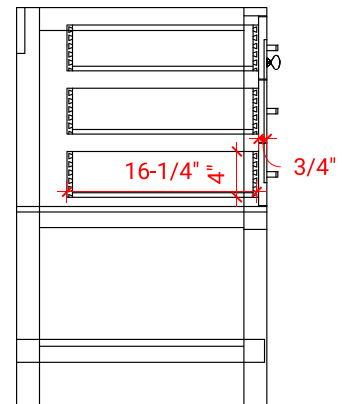

MAGNOLIA 42" SINGLE SINK BASE CABINET

ARIEL

S042S

BASE CABINET DIMENSIONS

42" W x 21.5" D x 34.5" H

FEATURES

- Solid wood frame & plywood panels
- Dovetail drawers and joints
- Soft closing doors & drawers

HARDWARE FINISHES

Brushed Nickel Satin Brass Matte Black Polished Chrome

AVAILABLE COLORS

White Grey Midnight Blue

FRONT VIEW

SIDE VIEW

PLAN VIEW

43" SINGLE RECTANGLE SINK COUNTERTOP WITH 0.75 IN. THICKNESS

ARIEL

OVERALL DIMENSIONS

43" W x 22" D x 0.75" H

COUNTERTOP OPTIONS

Carrara Marble
CW2-043S-REC-CT

FEATURES

- Solid countertop with mitered edges & seams
- Undermount white rectangular sink
- Pre-drilled for 8" widespread faucet

INCLUDED

- Countertop
- Matching Backsplash
- Rectangle Sink

COUNTERTOP PLAN VIEW

EDGE SIDE VIEW

THREE DIMENSIONAL COUNTERTOP VIEW