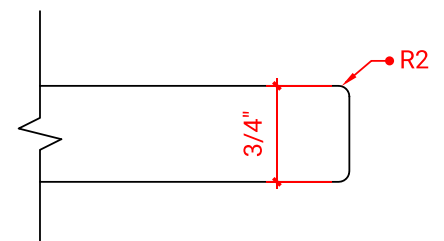

OVERALL DIMENSIONS

43" W x 22" D x 0.75" H

COUNTERTOP OPTIONS

Carrara Marble
CW2-043S-REC-CT

FEATURES

- Solid countertop with mitered edges & seams
- Undermount white rectangular sink
- Pre-drilled for 8" widespread faucet

INCLUDED

- Countertop
- Matching Backsplash
- Rectangle Sink

COUNTERTOP PLAN VIEW

EDGE SIDE VIEW

THREE DIMENSIONAL COUNTERTOP VIEW