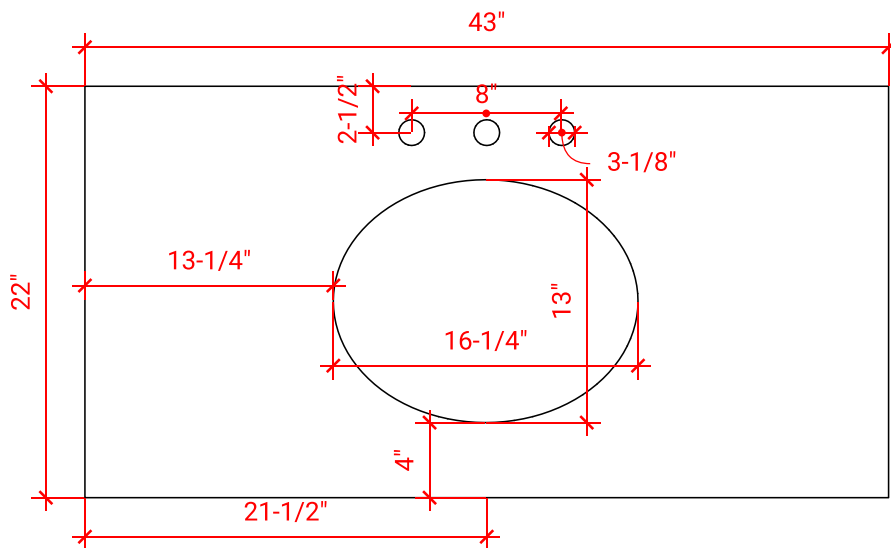

MAGNOLIA 42" SINGLE SINK BASE CABINET

ARIEL

S042S

BASE CABINET DIMENSIONS

42" W x 21.5" D x 34.5" H

FEATURES

- Solid wood frame & plywood panels
- Dovetail drawers and joints
- Soft closing doors & drawers

HARDWARE FINISHES

Brushed Nickel Satin Brass Matte Black Polished Chrome

AVAILABLE COLORS

White Grey Midnight Blue

FRONT VIEW

SIDE VIEW

PLAN VIEW

OVERALL DIMENSIONS

43" W x 22" D x 0.75" H

COUNTERTOP OPTIONS

Carrara Marble
CW2-043S-OVL-CT

FEATURES

- Solid countertop with mitered edges & seams
- Undermount white oval sink
- Pre-drilled for 8" widespread faucet

INCLUDED

- Countertop
- Matching Backsplash
- Oval Sink

COUNTERTOP PLAN VIEW

EDGE SIDE VIEW

THREE DIMENSIONAL COUNTERTOP VIEW