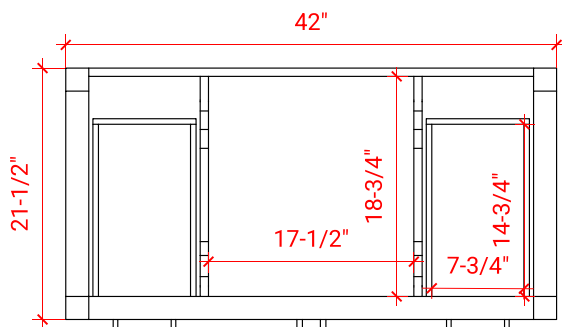

MAGNOLIA 42" SINGLE SINK BASE CABINET

ARIEL

S042S

BASE CABINET DIMENSIONS

42" W x 21.5" D x 34.5" H

FEATURES

- Solid wood frame & plywood panels
- Dovetail drawers and joints
- Soft closing doors & drawers

HARDWARE FINISHES

Brushed Nickel Satin Brass Matte Black Polished Chrome

AVAILABLE COLORS

White Grey Midnight Blue

FRONT VIEW

SIDE VIEW

PLAN VIEW

OVERALL DIMENSIONS

43" W x 22" D x 0.75" H

COUNTERTOP PLAN VIEW

EDGE SIDE VIEW

THREE DIMENSIONAL COUNTERTOP VIEW