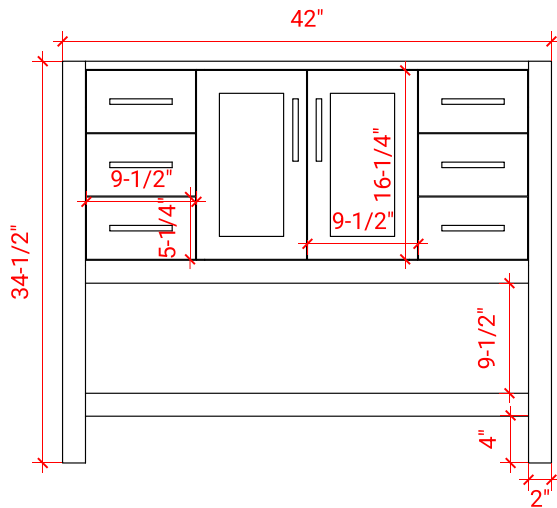

MAGNOLIA 42" SINGLE SINK BASE CABINET

ARIEL

S042S

BASE CABINET DIMENSIONS

42" W x 21.5" D x 34.5" H

FEATURES

- Solid wood frame & plywood panels
- Dovetail drawers and joints
- Soft closing doors & drawers

HARDWARE FINISHES

Brushed Nickel Satin Brass Matte Black Polished Chrome

AVAILABLE COLORS

White Grey Midnight Blue

FRONT VIEW

SIDE VIEW

PLAN VIEW

OVERALL DIMENSIONS

43" W x 22" D x 0.75" H

COUNTERTOP PLAN VIEW

EDGE SIDE VIEW

THREE DIMENSIONAL COUNTERTOP VIEW