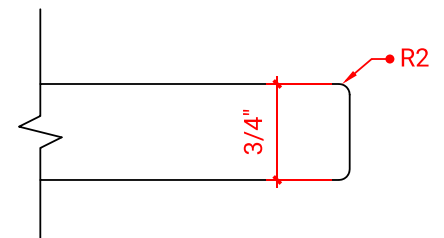

COUNTERTOP OPTIONS

Carrara Marble
CW2-043S-OVL-CT

FEATURES

- Solid countertop with mitered edges & seams
- Undermount white oval sink
- Pre-drilled for 8" widespread faucet

INCLUDED

- Countertop
- Matching Backsplash
- Oval Sink

COUNTERTOP PLAN VIEW

EDGE SIDE VIEW

THREE DIMENSIONAL COUNTERTOP VIEW