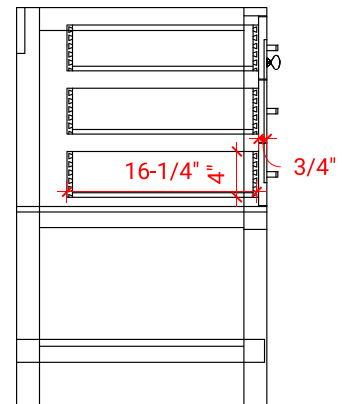

MAGNOLIA 42" SINGLE SINK BASE CABINET

ARIEL

S042S

BASE CABINET DIMENSIONS

42" W x 21.5" D x 34.5" H

FEATURES

- Solid wood frame & plywood panels
- Dovetail drawers and joints
- Soft closing doors & drawers

HARDWARE FINISHES

Brushed Nickel Satin Brass Matte Black Polished Chrome

AVAILABLE COLORS

White Grey Midnight Blue

FRONT VIEW

SIDE VIEW

PLAN VIEW

OVERALL DIMENSIONS

43" W x 22" D x 0.75" H

COUNTERTOP PLAN VIEW

EDGE SIDE VIEW

THREE DIMENSIONAL COUNTERTOP VIEW