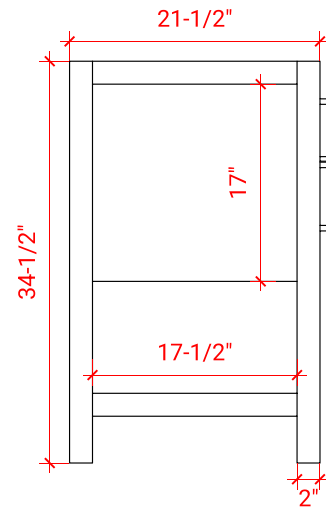

MAGNOLIA 42" SINGLE SINK BASE CABINET

ARIEL

S042S

BASE CABINET DIMENSIONS

42" W x 21.5" D x 34.5" H

FEATURES

- Solid wood frame & plywood panels
- Dovetail drawers and joints
- Soft closing doors & drawers

HARDWARE FINISHES

Brushed Nickel Satin Brass Matte Black Polished Chrome

AVAILABLE COLORS

White Grey Midnight Blue

FRONT VIEW

SIDE VIEW

PLAN VIEW

OVERALL DIMENSIONS

43" W x 22" D x 0.75" H

COUNTERTOP PLAN VIEW

EDGE SIDE VIEW

THREE DIMENSIONAL COUNTERTOP VIEW