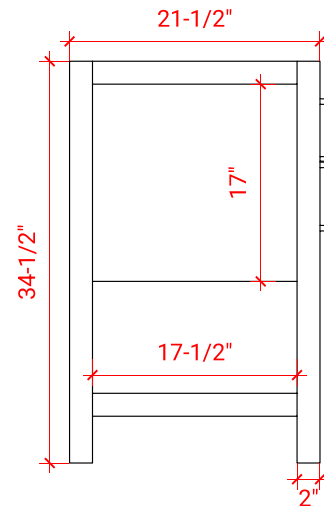

## BASE CABINET DIMENSIONS

42" W x 21.5" D x 34.5" H

## FRONT VIEW

## SIDE VIEW

## PLAN VIEW