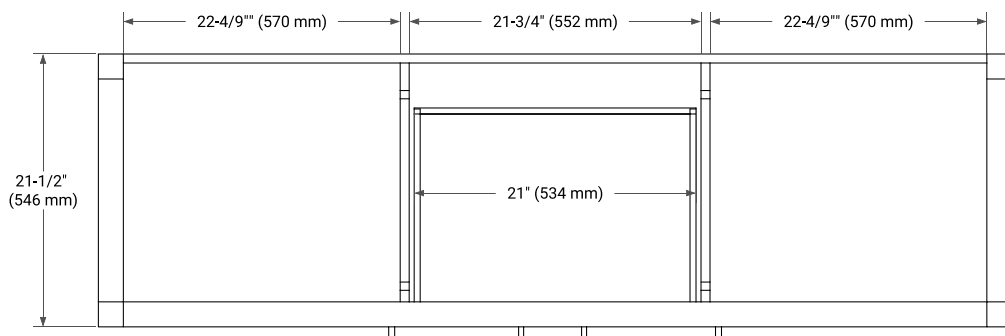

BAYHILL 72" DOUBLE SINK BASE CABINET

ARIEL

BASE CABINET DIMENSIONS

72" W x 21.5" D x 34.5" H

FEATURES

- Solid wood frame & plywood panels
- Dovetail drawers and joints
- Soft closing doors & drawers

HARDWARE FINISHES*

Brushed Nickel   Satin Brass   Matte Black   Polished Chrome

*Hardware comes preinstalled with the illustrated option. Other finishes are available on our online store if you prefer a different one.

AVAILABLE COLORS

White   Grey   Midnight Blue

FRONT VIEW

SIDE VIEW

PLAN VIEW