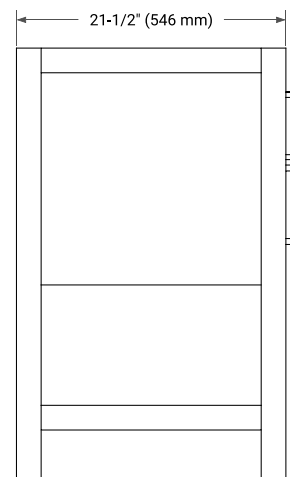

BAYHILL 72" DOUBLE SINK BASE CABINET

ARIEL

BASE CABINET DIMENSIONS

72" W x 21.5" D x 34.5" H

FEATURES

- Solid wood frame & plywood panels
- Dovetail drawers and joints
- Soft closing doors & drawers

HARDWARE FINISHES*

Brushed Nickel   Satin Brass   Matte Black   Polished Chrome

*Hardware comes preinstalled with the illustrated option. Other finishes are available on our online store if you prefer a different one.

AVAILABLE COLORS

White   Grey   Midnight Blue

FRONT VIEW

SIDE VIEW

PLAN VIEW