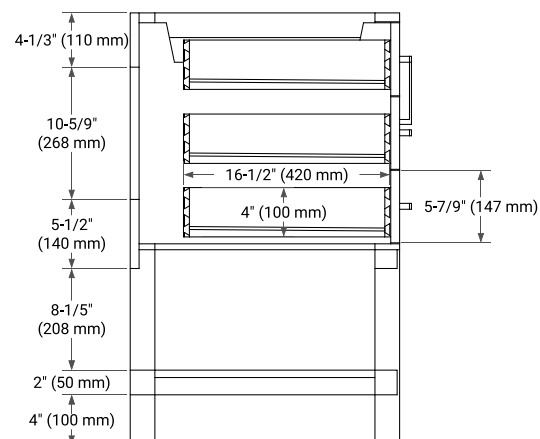

BAYHILL 72" DOUBLE SINK BASE CABINET

ARIEL

BASE CABINET DIMENSIONS

72" W x 21.5" D x 34.5" H

FEATURES

- Solid wood frame & plywood panels
- Dovetail drawers and joints
- Soft closing doors & drawers

HARDWARE FINISHES*

Brushed Nickel   Satin Brass   Matte Black   Polished Chrome

*Hardware comes preinstalled with the illustrated option. Other finishes are available on our online store if you prefer a different one.

AVAILABLE COLORS

White   Grey   Midnight Blue

FRONT VIEW

SIDE VIEW

PLAN VIEW