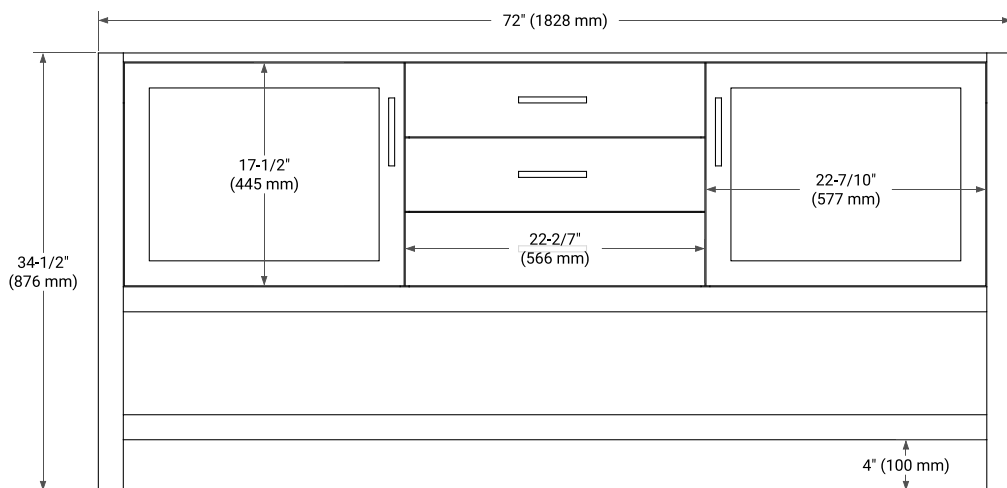

BAYHILL 72" DOUBLE SINK BASE CABINET

ARIEL

BASE CABINET DIMENSIONS

72" W x 21.5" D x 34.5" H

FEATURES

- Solid wood frame & plywood panels
- Dovetail drawers and joints
- Soft closing doors & drawers

HARDWARE FINISHES*

Brushed Nickel   Satin Brass   Matte Black   Polished Chrome

*Hardware comes preinstalled with the illustrated option. Other finishes are available on our online store if you prefer a different one.

AVAILABLE COLORS

White   Grey   Midnight Blue

FRONT VIEW

SIDE VIEW

PLAN VIEW