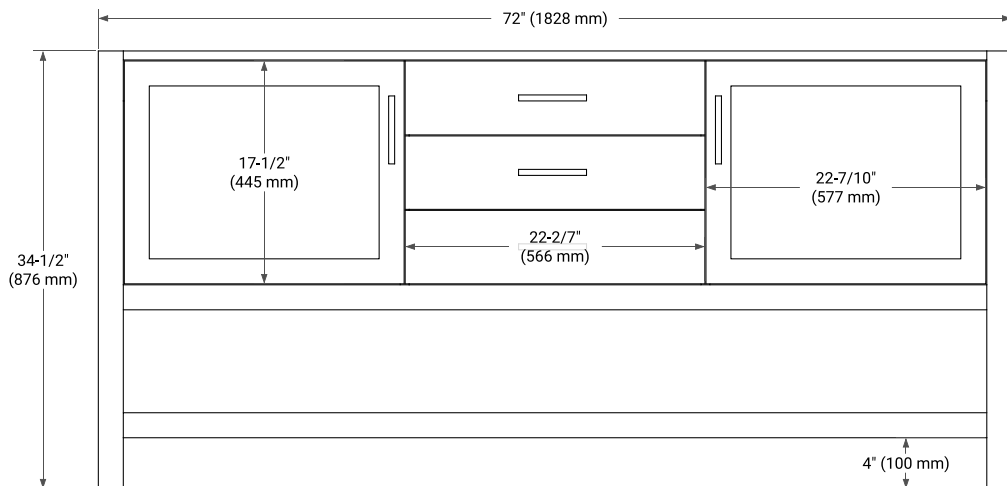

BAYHILL 72" DOUBLE SINK BASE CABINET

ARIEL

BASE CABINET DIMENSIONS

72" W x 21.5" D x 34.5" H

FEATURES

- Solid wood frame & plywood panels
- Dovetail drawers and joints
- Soft closing doors & drawers

HARDWARE FINISHES*

Brushed Nickel   Satin Brass   Matte Black   Polished Chrome

*Hardware comes preinstalled with the illustrated option. Other finishes are available on our online store if you prefer a different one.

AVAILABLE COLORS

White   Grey   Midnight Blue

FRONT VIEW

SIDE VIEW

PLAN VIEW