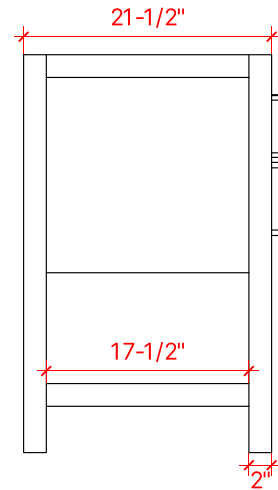

BAYHILL 72" DOUBLE SINK BASE CABINET

ARIEL

R072D

BASE CABINET DIMENSIONS

72" W x 21.5" D x 34.5" H

FEATURES

- Solid wood frame & plywood panels
- Dovetail drawers and joints
- Soft closing doors & drawers

HARDWARE FINISHES

Brushed Nickel   Satin Brass   Matte Black   Polished Chrome

AVAILABLE COLORS

White   Grey   Midnight Blue

SIDE VIEW