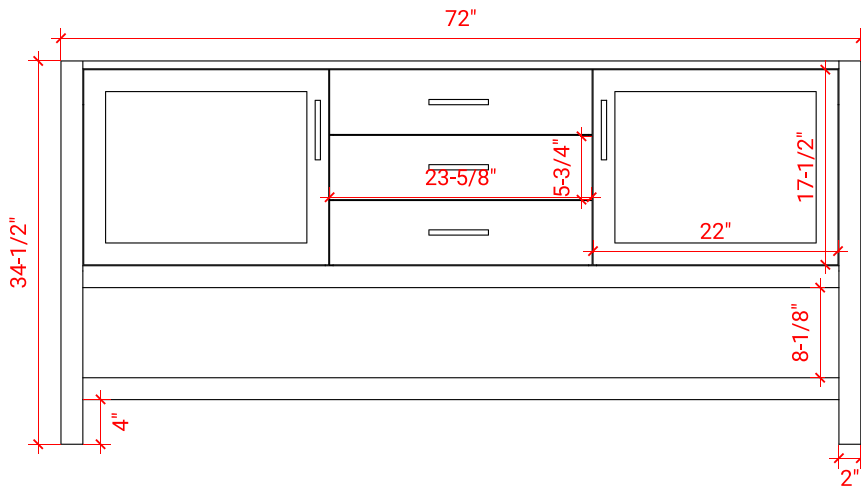

AVAILABLE COLORS

White   Grey   Midnight Blue

FRONT VIEW