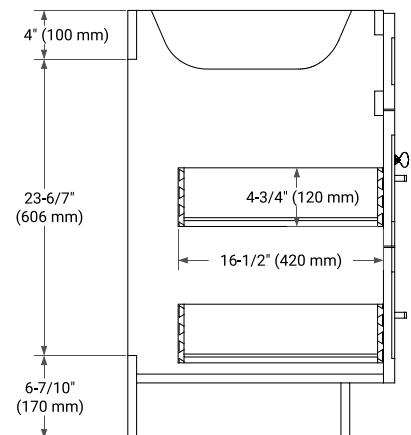

HAMLET 60" SINGLE SINK BASE CABINET

BASE CABINET DIMENSIONS

60" W x 21.5" D x 34.5" H

FEATURES

- Solid wood frame & plywood panels
- Dovetail drawers and joints
- Soft closing doors & drawers

HARDWARE FINISHES*

White Grey Midnight Blue Black

FRONT VIEW

SIDE VIEW

PLAN VIEW

61" SINGLE RECTANGLE SINK COUNTERTOP WITH 1.5 IN. THICKNESS

ARIEL

OVERALL DIMENSIONS

61" W x 22" D x 1.5" H

COUNTERTOP PLAN VIEW

EDGE SIDE VIEW

THREE DIMENSIONAL COUNTERTOP VIEW