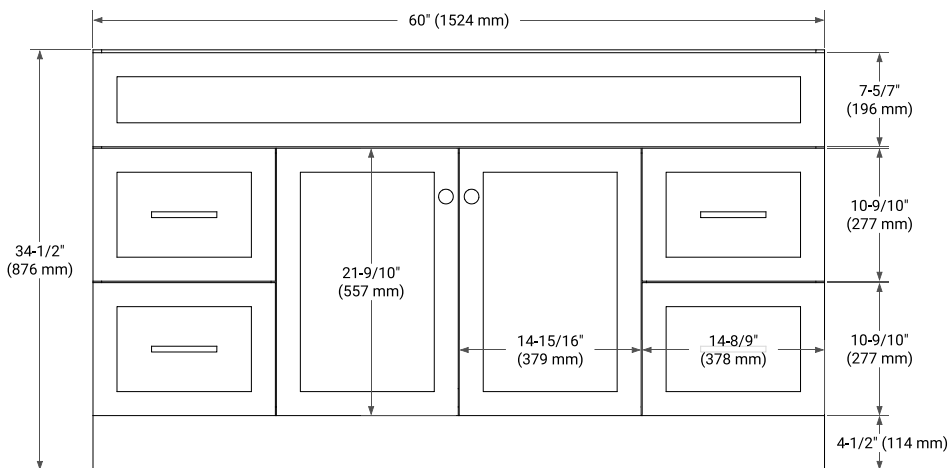

HAMLET 60" SINGLE SINK BASE CABINET

BASE CABINET DIMENSIONS

60" W x 21.5" D x 34.5" H

FEATURES

- Solid wood frame & plywood panels
- Dovetail drawers and joints
- Soft closing doors & drawers

HARDWARE FINISHES*

White Grey Midnight Blue Black

FRONT VIEW

SIDE VIEW

PLAN VIEW

61" SINGLE RECTANGLE SINK COUNTERTOP WITH 1.5 IN. THICKNESS

ARIEL

OVERALL DIMENSIONS

61" W x 22" D x 1.5" H

COUNTERTOP OPTIONS

Carrara Marble

White Quartz

FEATURES

- Solid countertop with mitered edges & seams
- Undermount white rectangular sink
- Pre-drilled for 8" widespread faucet

INCLUDED

- Countertop
- Matching Backsplash
- Rectangle Sink

COUNTERTOP PLAN VIEW

EDGE SIDE VIEW

THREE DIMENSIONAL COUNTERTOP VIEW