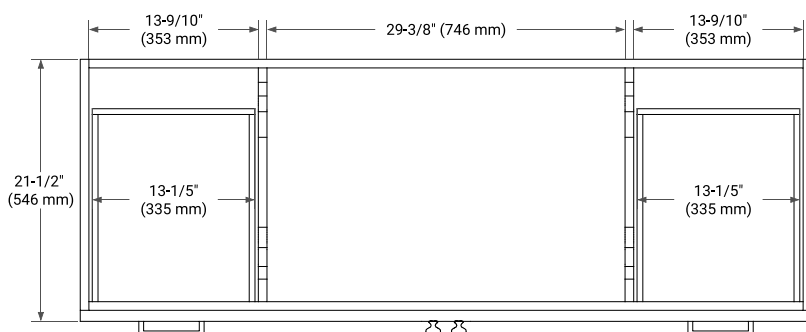

HAMLET 60" SINGLE SINK BASE CABINET

BASE CABINET DIMENSIONS

60" W x 21.5" D x 34.5" H

FEATURES

- Solid wood frame & plywood panels
- Dovetail drawers and joints
- Soft closing doors & drawers

HARDWARE FINISHES*

White Grey Midnight Blue Black

FRONT VIEW

SIDE VIEW

PLAN VIEW

61" SINGLE RECTANGLE SINK COUNTERTOP WITH 1.5 IN. THICKNESS

ARIEL

OVERALL DIMENSIONS

61" W x 22" D x 1.5" H

COUNTERTOP PLAN VIEW

EDGE SIDE VIEW

THREE DIMENSIONAL COUNTERTOP VIEW