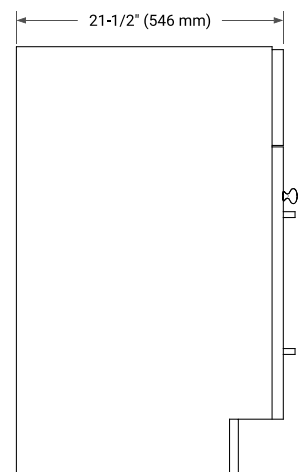

HAMLET 60" SINGLE SINK BASE CABINET

BASE CABINET DIMENSIONS

60" W x 21.5" D x 34.5" H

FEATURES

- Solid wood frame & plywood panels
- Dovetail drawers and joints
- Soft closing doors & drawers

HARDWARE FINISHES*

White Grey Midnight Blue Black

FRONT VIEW

SIDE VIEW

PLAN VIEW

61" SINGLE RECTANGLE SINK COUNTERTOP WITH 1.5 IN. THICKNESS

ARIEL

OVERALL DIMENSIONS

61" W x 22" D x 1.5" H

COUNTERTOP PLAN VIEW

EDGE SIDE VIEW

THREE DIMENSIONAL COUNTERTOP VIEW