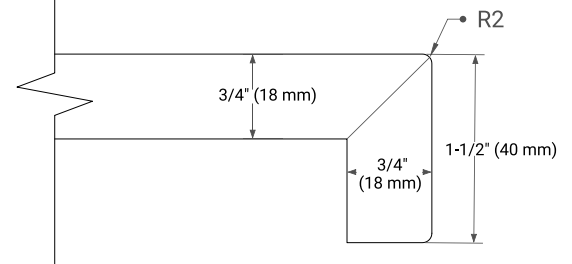

White Grey Midnight Blue Black

FRONT VIEW

SIDE VIEW

PLAN VIEW

61" SINGLE RECTANGLE SINK COUNTERTOP WITH 1.5 IN. THICKNESS

ARIEL

OVERALL DIMENSIONS

61" W x 22" D x 1.5" H

COUNTERTOP OPTIONS

Carrara Marble

White Quartz

FEATURES

- Solid countertop with mitered edges & seams
- Undermount white rectangular sink
- Pre-drilled for 8" widespread faucet

INCLUDED

- Countertop
- Matching Backsplash
- Rectangle Sink

COUNTERTOP PLAN VIEW

EDGE SIDE VIEW

THREE DIMENSIONAL COUNTERTOP VIEW