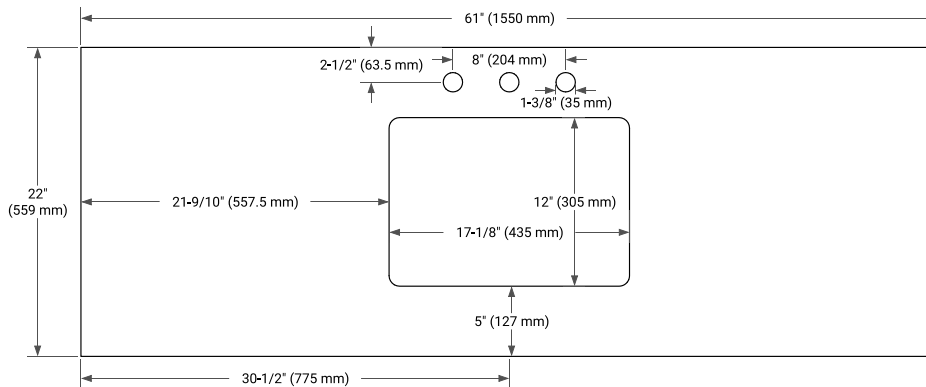

White Grey Midnight Blue Black

FRONT VIEW

SIDE VIEW

PLAN VIEW

61" SINGLE RECTANGLE SINK COUNTERTOP WITH 1.5 IN. THICKNESS

ARIEL

OVERALL DIMENSIONS

61" W x 22" D x 1.5" H

COUNTERTOP OPTIONS

Carrara Marble

White Quartz

FEATURES

- Solid countertop with mitered edges & seams
- Undermount white rectangular sink
- Pre-drilled for 8" widespread faucet

INCLUDED

- Countertop
- Matching Backsplash
- Rectangle Sink

COUNTERTOP PLAN VIEW

EDGE SIDE VIEW

THREE DIMENSIONAL COUNTERTOP VIEW