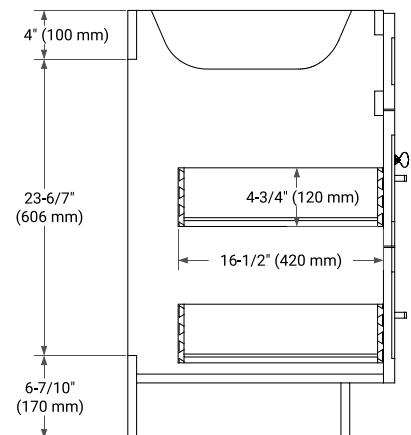

HAMLET 60" SINGLE SINK BASE CABINET

BASE CABINET DIMENSIONS

60" W x 21.5" D x 34.5" H

FEATURES

- Solid wood frame & plywood panels
- Dovetail drawers and joints
- Soft closing doors & drawers

HARDWARE FINISHES*

Brushed Nickel   Satin Brass   Matte Black   Polished Chrome

Hardware comes preinstalled with the illustrated option. Other finishes are available on our online store if you prefer a different one.

AVAILABLE COLORS

White   Grey   Midnight Blue   Black

FRONT VIEW

SIDE VIEW

PLAN VIEW