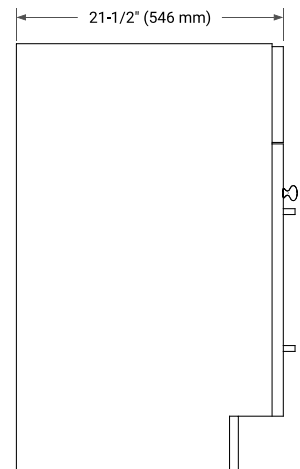

HAMLET 60" SINGLE SINK BASE CABINET

BASE CABINET DIMENSIONS

60" W x 21.5" D x 34.5" H

FEATURES

- Solid wood frame & plywood panels
- Dovetail drawers and joints
- Soft closing doors & drawers

HARDWARE FINISHES*

Brushed Nickel   Satin Brass   Matte Black   Polished Chrome

Hardware comes preinstalled with the illustrated option. Other finishes are available on our online store if you prefer a different one.

AVAILABLE COLORS

White   Grey   Midnight Blue   Black

FRONT VIEW

SIDE VIEW

PLAN VIEW