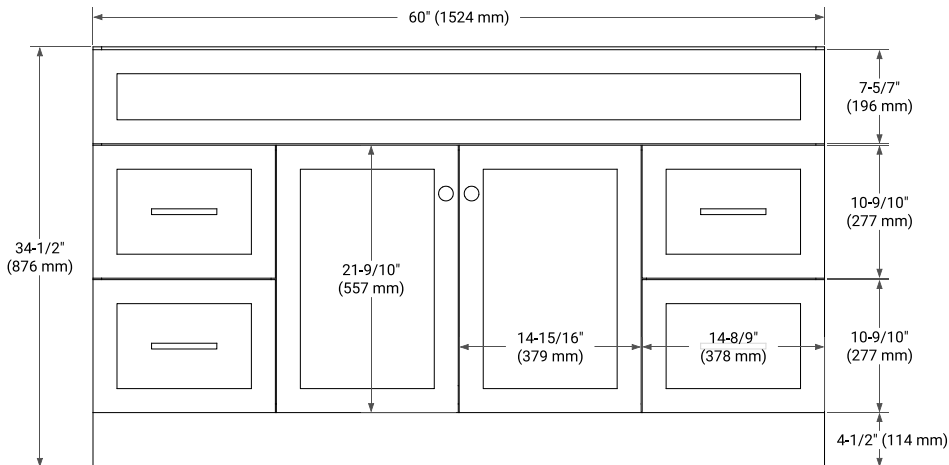

HAMLET 60" SINGLE SINK BASE CABINET

BASE CABINET DIMENSIONS

60" W x 21.5" D x 34.5" H

FEATURES

- Solid wood frame & plywood panels
- Dovetail drawers and joints
- Soft closing doors & drawers

HARDWARE FINISHES*

Brushed Nickel   Satin Brass   Matte Black   Polished Chrome

Hardware comes preinstalled with the illustrated option. Other finishes are available on our online store if you prefer a different one.

AVAILABLE COLORS

White   Grey   Midnight Blue   Black

FRONT VIEW

SIDE VIEW

PLAN VIEW