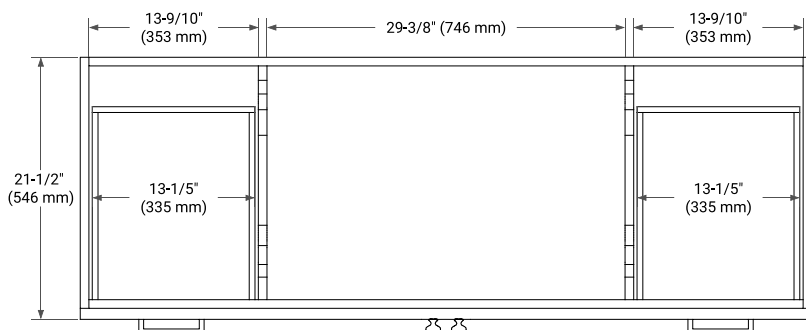

HAMLET 60" SINGLE SINK BASE CABINET

BASE CABINET DIMENSIONS

60" W x 21.5" D x 34.5" H

FEATURES

- Solid wood frame & plywood panels
- Dovetail drawers and joints
- Soft closing doors & drawers

HARDWARE FINISHES*

Brushed Nickel   Satin Brass   Matte Black   Polished Chrome

Hardware comes preinstalled with the illustrated option. Other finishes are available on our online store if you prefer a different one.

AVAILABLE COLORS

White   Grey   Midnight Blue   Black

FRONT VIEW

SIDE VIEW

PLAN VIEW