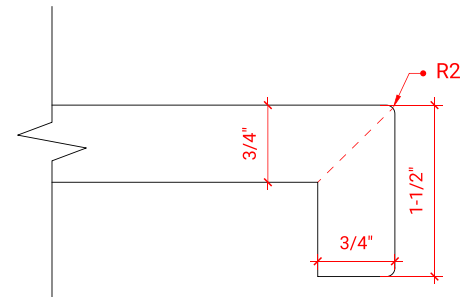

EDGE SIDE VIEW