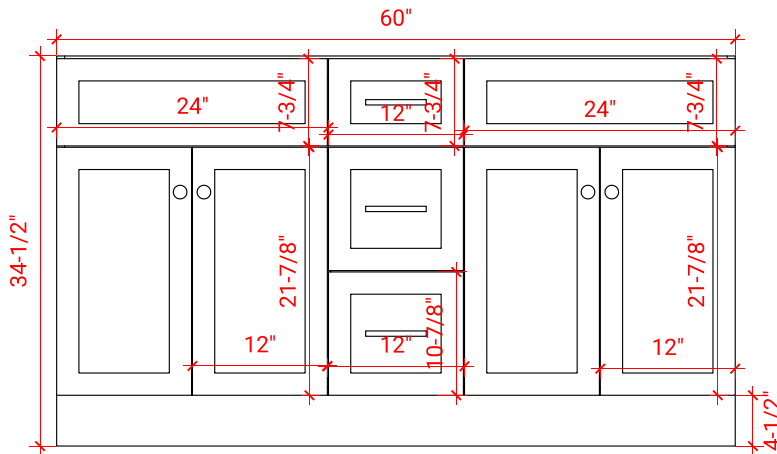

AVAILABLE COLORS

White   Grey   Midnight Blue   Black

FRONT VIEW