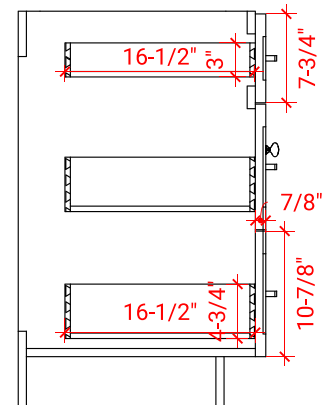

## BASE CABINET DIMENSIONS

60" W x 21.5" D x 34.5" H

# 61" DOUBLE RECTANGLE SINK COUNTERTOP WITH 1.5 IN. THICKNESS

## OVERALL DIMENSIONS

61" W x 22" D x 1.5" H