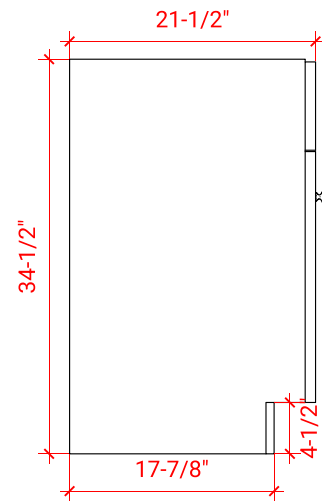

HAMLET 60" DOUBLE SINK BASE CABINET

ARIEL

FO60D

BASE CABINET DIMENSIONS

60" W x 21.5" D x 34.5" H

FEATURES

- Solid wood frame & plywood panels
- Dovetail drawers and joints
- Soft closing doors & drawers

HARDWARE FINISHES

Brushed Nickel   Satin Brass   Matte Black   Polished Chrome

AVAILABLE COLORS

White   Grey   Midnight Blue   Black

SIDE VIEW