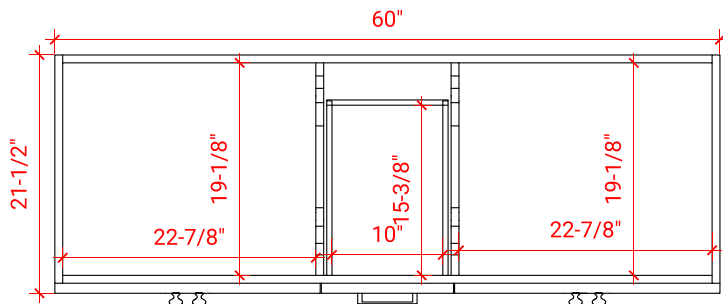

HAMLET 60" DOUBLE SINK BASE CABINET

ARIEL

FO60D

BASE CABINET DIMENSIONS

60" W x 21.5" D x 34.5" H

FEATURES

- Solid wood frame & plywood panels
- Dovetail drawers and joints
- Soft closing doors & drawers

HARDWARE FINISHES

Brushed Nickel   Satin Brass   Matte Black   Polished Chrome

AVAILABLE COLORS

White   Grey   Midnight Blue   Black

PLAN VIEW