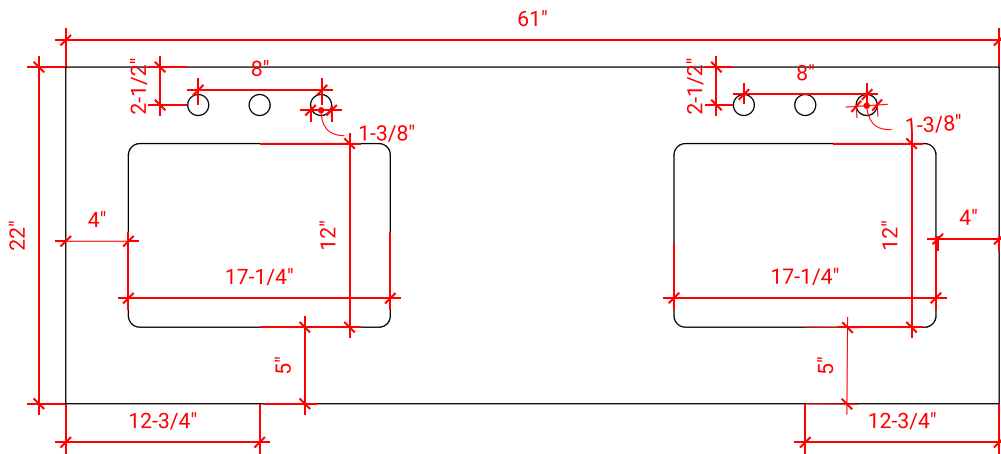

61" DOUBLE RECTANGLE SINK COUNTERTOP WITH 1.5 IN. THICKNESS

ARIEL

OVERALL DIMENSIONS

61" W x 22" D x 1.5" H

COUNTERTOP OPTIONS

FEATURES

- Solid countertop with mitered edges & seams
- Undermount white rectangular sink
- Pre-drilled for 8" widespread faucet

INCLUDED

- Countertop
- Matching Backsplash
- Rectangle Sinks

COUNTERTOP PLAN VIEW