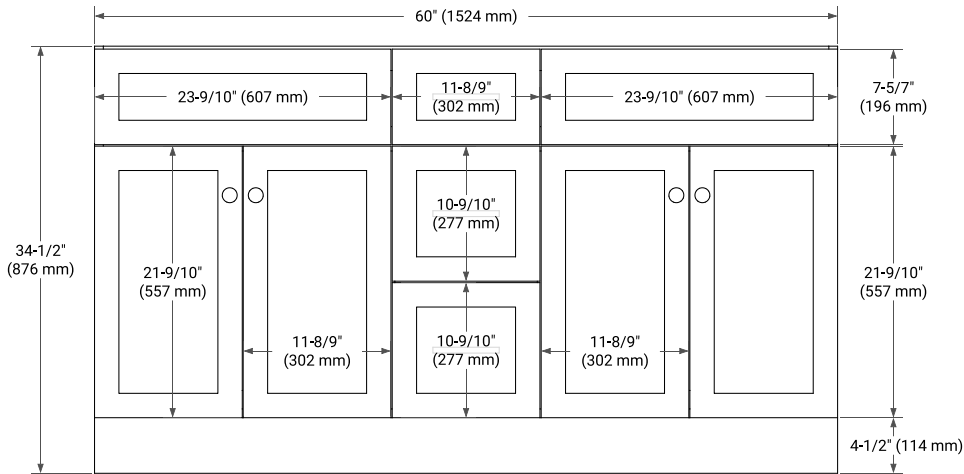

HAMLET 60" DOUBLE SINK BASE CABINET

BASE CABINET DIMENSIONS

60" W x 21.5" D x 34.5" H

FEATURES

- Solid wood frame & plywood panels
- Dovetail drawers and joints
- Soft closing doors & drawers

HARDWARE FINISHES*

White Grey Midnight Blue Black

FRONT VIEW

SIDE VIEW

PLAN VIEW

61" DOUBLE OVAL SINK COUNTERTOP WITH 1.5 IN. THICKNESS

ARIEL

OVERALL DIMENSIONS

61" W x 22" D x 1.5" H

COUNTERTOP PLAN VIEW

EDGE SIDE VIEW

THREE DIMENSIONAL COUNTERTOP VIEW