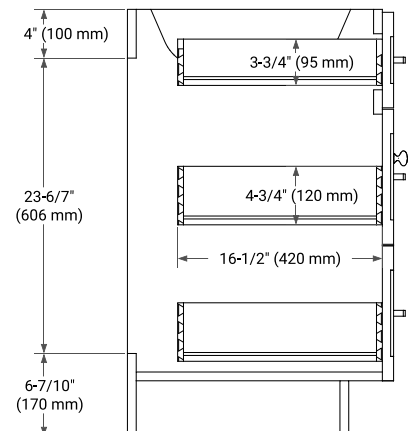

HAMLET 60" DOUBLE SINK BASE CABINET

BASE CABINET DIMENSIONS

60" W x 21.5" D x 34.5" H

FEATURES

- Solid wood frame & plywood panels
- Dovetail drawers and joints
- Soft closing doors & drawers

HARDWARE FINISHES*

White Grey Midnight Blue Black

FRONT VIEW

SIDE VIEW

PLAN VIEW

61" DOUBLE OVAL SINK COUNTERTOP WITH 1.5 IN. THICKNESS

ARIEL

OVERALL DIMENSIONS

61" W x 22" D x 1.5" H

COUNTERTOP PLAN VIEW

EDGE SIDE VIEW

THREE DIMENSIONAL COUNTERTOP VIEW