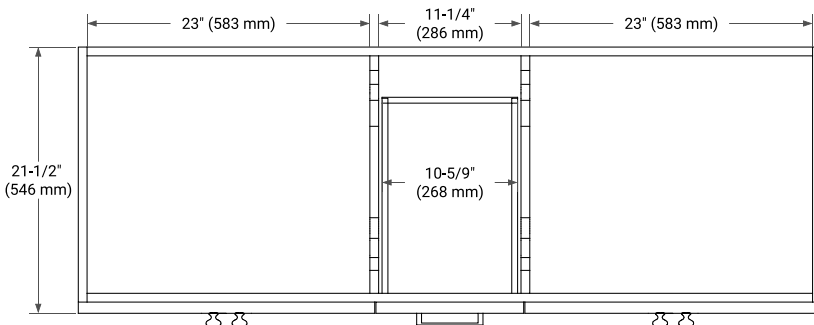

HAMLET 60" DOUBLE SINK BASE CABINET

BASE CABINET DIMENSIONS

60" W x 21.5" D x 34.5" H

FEATURES

- Solid wood frame & plywood panels
- Dovetail drawers and joints
- Soft closing doors & drawers

HARDWARE FINISHES*

White Grey Midnight Blue Black

FRONT VIEW

SIDE VIEW

PLAN VIEW

61" DOUBLE OVAL SINK COUNTERTOP WITH 1.5 IN. THICKNESS

ARIEL

OVERALL DIMENSIONS

61" W x 22" D x 1.5" H

COUNTERTOP PLAN VIEW

EDGE SIDE VIEW

THREE DIMENSIONAL COUNTERTOP VIEW