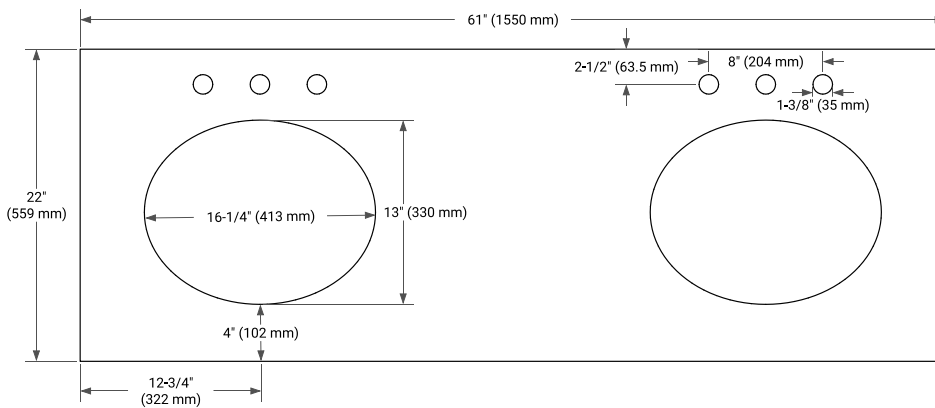

HAMLET 60" DOUBLE SINK BASE CABINET

BASE CABINET DIMENSIONS

60" W x 21.5" D x 34.5" H

FEATURES

- Solid wood frame & plywood panels
- Dovetail drawers and joints
- Soft closing doors & drawers

HARDWARE FINISHES*

White Grey Midnight Blue Black

FRONT VIEW

SIDE VIEW

PLAN VIEW

61" DOUBLE OVAL SINK COUNTERTOP WITH 1.5 IN. THICKNESS

ARIEL

OVERALL DIMENSIONS

61" W x 22" D x 1.5" H

COUNTERTOP OPTIONS

Carrara Marble

White Quartz

FEATURES

- Solid countertop with mitered edges & seams
- Undermount white oval sink
- Pre-drilled for 8" widespread faucet

INCLUDED

- Countertop
- Matching Backsplash
- Oval Sinks

COUNTERTOP PLAN VIEW

EDGE SIDE VIEW

THREE DIMENSIONAL COUNTERTOP VIEW