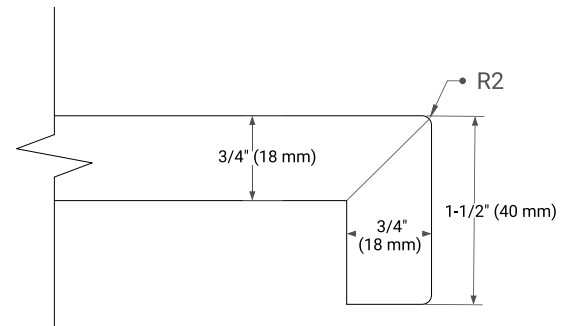

HAMLET 60" DOUBLE SINK BASE CABINET

BASE CABINET DIMENSIONS

60" W x 21.5" D x 34.5" H

FEATURES

- Solid wood frame & plywood panels
- Dovetail drawers and joints
- Soft closing doors & drawers

HARDWARE FINISHES*

White Grey Midnight Blue Black

FRONT VIEW

SIDE VIEW

PLAN VIEW

61" DOUBLE OVAL SINK COUNTERTOP WITH 1.5 IN. THICKNESS

ARIEL

OVERALL DIMENSIONS

61" W x 22" D x 1.5" H

COUNTERTOP OPTIONS

Carrara Marble

White Quartz

FEATURES

- Solid countertop with mitered edges & seams
- Undermount white oval sink
- Pre-drilled for 8" widespread faucet

INCLUDED

- Countertop
- Matching Backsplash
- Oval Sinks

COUNTERTOP PLAN VIEW

EDGE SIDE VIEW

THREE DIMENSIONAL COUNTERTOP VIEW