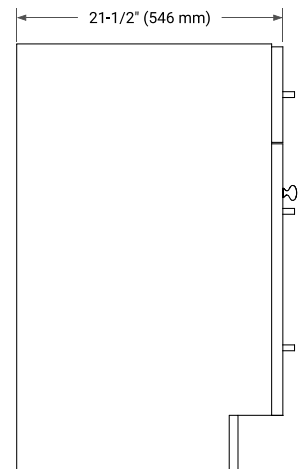

HAMLET 60" DOUBLE SINK BASE CABINET

BASE CABINET DIMENSIONS

60" W x 21.5" D x 34.5" H

FEATURES

- Solid wood frame & plywood panels
- Dovetail drawers and joints
- Soft closing doors & drawers

HARDWARE FINISHES*

White Grey Midnight Blue Black

FRONT VIEW

SIDE VIEW

PLAN VIEW

61" DOUBLE OVAL SINK COUNTERTOP WITH 1.5 IN. THICKNESS

ARIEL

OVERALL DIMENSIONS

61" W x 22" D x 1.5" H

COUNTERTOP PLAN VIEW

EDGE SIDE VIEW

THREE DIMENSIONAL COUNTERTOP VIEW