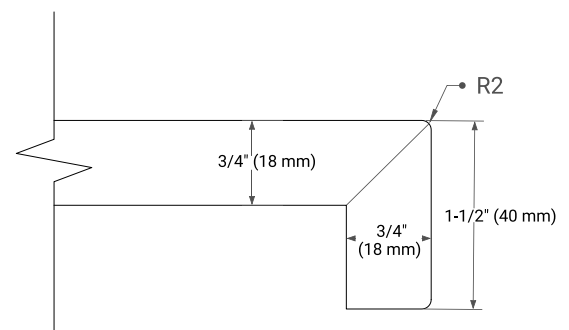

White Grey Midnight Blue Black

FRONT VIEW

SIDE VIEW

PLAN VIEW

61" DOUBLE RECTANGLE SINK COUNTERTOP WITH 1.5" THICKNESS

ARIEL

OVERALL DIMENSIONS

61" W x 22" D x 1.5" H

COUNTERTOP OPTIONS

Carrara Marble

White Quartz

FEATURES

- Solid countertop with mitered edges & seams
- Undermount white rectangular sink
- Pre-drilled for 8" widespread faucet

INCLUDED

- Countertop
- Matching Backsplash
- Rectangle Sinks

COUNTERTOP PLAN VIEW

EDGE SIDE VIEW

THREE DIMENSIONAL COUNTERTOP VIEW