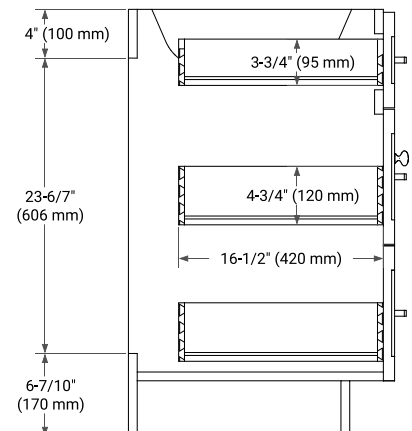

HAMLET 60" DOUBLE SINK BASE CABINET

BASE CABINET DIMENSIONS

60" W x 21.5" D x 34.5" H

FEATURES

- Solid wood frame & plywood panels
- Dovetail drawers and joints
- Soft closing doors & drawers

HARDWARE FINISHES*

White Grey Midnight Blue Black

FRONT VIEW

SIDE VIEW

PLAN VIEW

61" DOUBLE RECTANGLE SINK COUNTERTOP WITH 1.5" THICKNESS

ARIEL

OVERALL DIMENSIONS

61" W x 22" D x 1.5" H

COUNTERTOP PLAN VIEW

EDGE SIDE VIEW

THREE DIMENSIONAL COUNTERTOP VIEW