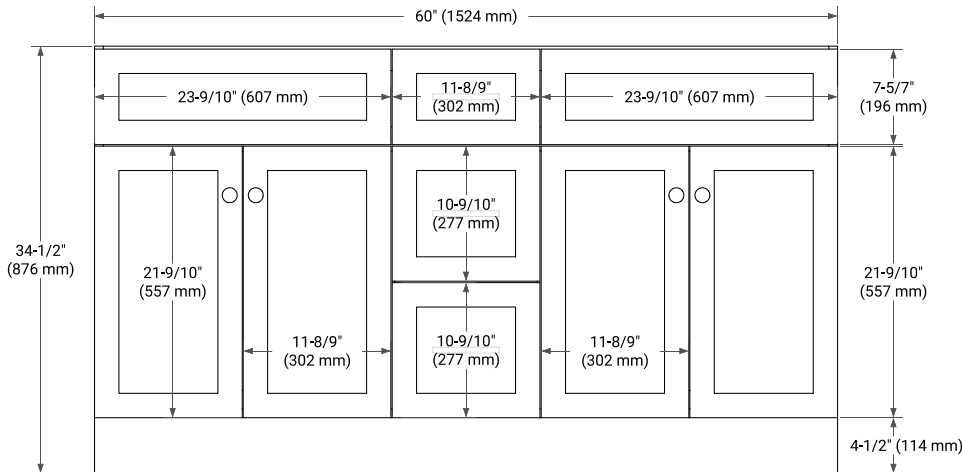

HAMLET 60" DOUBLE SINK BASE CABINET

BASE CABINET DIMENSIONS

60" W x 21.5" D x 34.5" H

FEATURES

- Solid wood frame & plywood panels
- Dovetail drawers and joints
- Soft closing doors & drawers

HARDWARE FINISHES*

White Grey Midnight Blue Black

FRONT VIEW

SIDE VIEW

PLAN VIEW

61" DOUBLE RECTANGLE SINK COUNTERTOP WITH 1.5" THICKNESS

ARIEL

OVERALL DIMENSIONS

61" W x 22" D x 1.5" H

COUNTERTOP OPTIONS

Carrara Marble

White Quartz

FEATURES

- Solid countertop with mitered edges & seams
- Undermount white rectangular sink
- Pre-drilled for 8" widespread faucet

INCLUDED

- Countertop
- Matching Backsplash
- Rectangle Sinks

COUNTERTOP PLAN VIEW

EDGE SIDE VIEW

THREE DIMENSIONAL COUNTERTOP VIEW