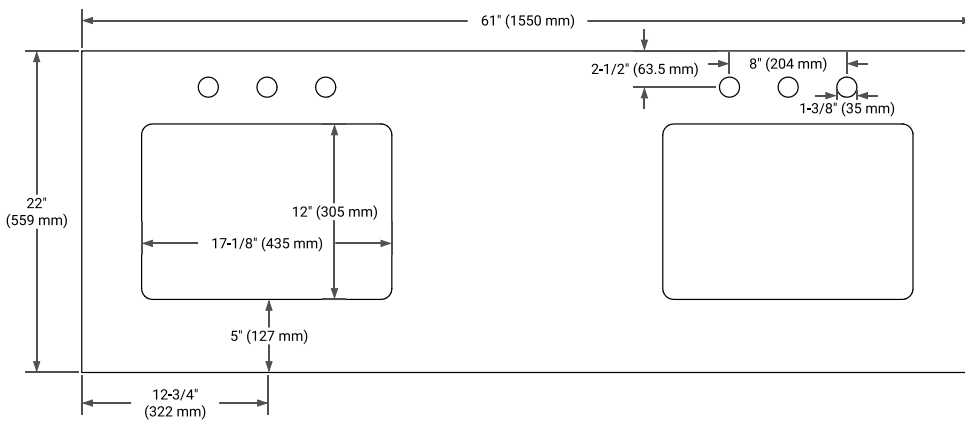

HAMLET 60" DOUBLE SINK BASE CABINET

BASE CABINET DIMENSIONS

60" W x 21.5" D x 34.5" H

FEATURES

- Solid wood frame & plywood panels
- Dovetail drawers and joints
- Soft closing doors & drawers

HARDWARE FINISHES*

White Grey Midnight Blue Black

FRONT VIEW

SIDE VIEW

PLAN VIEW

61" DOUBLE RECTANGLE SINK COUNTERTOP WITH 1.5" THICKNESS

ARIEL

OVERALL DIMENSIONS

61" W x 22" D x 1.5" H

COUNTERTOP OPTIONS

Carrara Marble

White Quartz

FEATURES

- Solid countertop with mitered edges & seams
- Undermount white rectangular sink
- Pre-drilled for 8" widespread faucet

INCLUDED

- Countertop
- Matching Backsplash
- Rectangle Sinks

COUNTERTOP PLAN VIEW

EDGE SIDE VIEW

THREE DIMENSIONAL COUNTERTOP VIEW