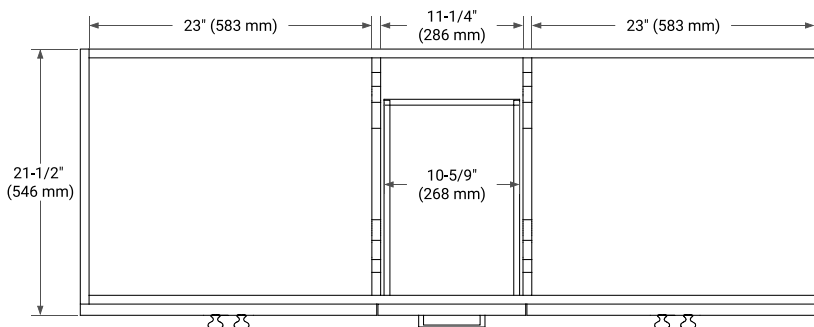

HAMLET 60" DOUBLE SINK BASE CABINET

BASE CABINET DIMENSIONS

60" W x 21.5" D x 34.5" H

FEATURES

- Solid wood frame & plywood panels
- Dovetail drawers and joints
- Soft closing doors & drawers

HARDWARE FINISHES*

White Grey Midnight Blue Black

FRONT VIEW

SIDE VIEW

PLAN VIEW

61" DOUBLE RECTANGLE SINK COUNTERTOP WITH 1.5" THICKNESS

ARIEL

OVERALL DIMENSIONS

61" W x 22" D x 1.5" H

COUNTERTOP PLAN VIEW

EDGE SIDE VIEW

THREE DIMENSIONAL COUNTERTOP VIEW