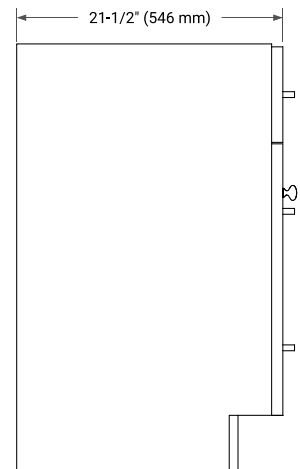

HAMLET 60" DOUBLE SINK BASE CABINET

BASE CABINET DIMENSIONS

60" W x 21.5" D x 34.5" H

FEATURES

- Solid wood frame & plywood panels
- Dovetail drawers and joints
- Soft closing doors & drawers

HARDWARE FINISHES*

White Grey Midnight Blue Black

FRONT VIEW

SIDE VIEW

PLAN VIEW

61" DOUBLE RECTANGLE SINK COUNTERTOP WITH 1.5" THICKNESS

ARIEL

OVERALL DIMENSIONS

61" W x 22" D x 1.5" H

COUNTERTOP PLAN VIEW

EDGE SIDE VIEW

THREE DIMENSIONAL COUNTERTOP VIEW