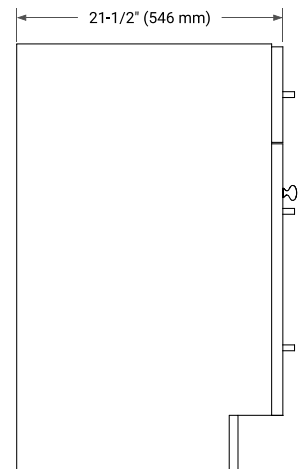

HAMLET 60" DOUBLE SINK BASE CABINET

BASE CABINET DIMENSIONS

60" W x 21.5" D x 34.5" H

FEATURES

- Solid wood frame & plywood panels
- Dovetail drawers and joints
- Soft closing doors & drawers

HARDWARE FINISHES*

White Grey Midnight Blue Black

FRONT VIEW

SIDE VIEW

PLAN VIEW

61" DOUBLE OVAL SINK COUNTERTOP WITH 0.75 IN. THICKNESS

ARIEL

OVERALL DIMENSIONS

61" W x 22" D x 0.75" H

COUNTERTOP PLAN VIEW

EDGE SIDE VIEW

THREE DIMENSIONAL COUNTERTOP VIEW