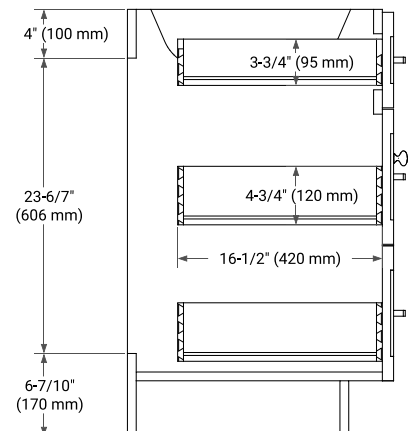

HAMLET 60" DOUBLE SINK BASE CABINET

BASE CABINET DIMENSIONS

60" W x 21.5" D x 34.5" H

FEATURES

- Solid wood frame & plywood panels
- Dovetail drawers and joints
- Soft closing doors & drawers

HARDWARE FINISHES*

White Grey Midnight Blue Black

FRONT VIEW

SIDE VIEW

PLAN VIEW

61" DOUBLE OVAL SINK COUNTERTOP WITH 0.75 IN. THICKNESS

ARIEL

OVERALL DIMENSIONS

61" W x 22" D x 0.75" H

COUNTERTOP PLAN VIEW

EDGE SIDE VIEW

THREE DIMENSIONAL COUNTERTOP VIEW