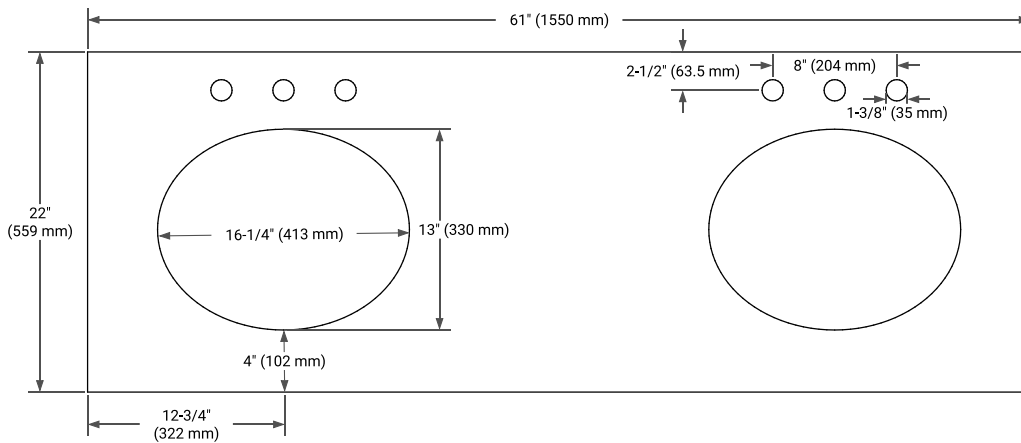

HAMLET 60" DOUBLE SINK BASE CABINET

BASE CABINET DIMENSIONS

60" W x 21.5" D x 34.5" H

FEATURES

- Solid wood frame & plywood panels
- Dovetail drawers and joints
- Soft closing doors & drawers

HARDWARE FINISHES*

White Grey Midnight Blue Black

FRONT VIEW

SIDE VIEW

PLAN VIEW

61" DOUBLE OVAL SINK COUNTERTOP WITH 0.75 IN. THICKNESS

ARIEL

OVERALL DIMENSIONS

61" W x 22" D x 0.75" H

COUNTERTOP OPTIONS

Carrara Marble

FEATURES

- Solid countertop with mitered edges & seams
- Undermount white oval sink
- Pre-drilled for 8" widespread faucet

INCLUDED

- Countertop
- Matching Backsplash
- Oval Sinks

COUNTERTOP PLAN VIEW

EDGE SIDE VIEW

THREE DIMENSIONAL COUNTERTOP VIEW