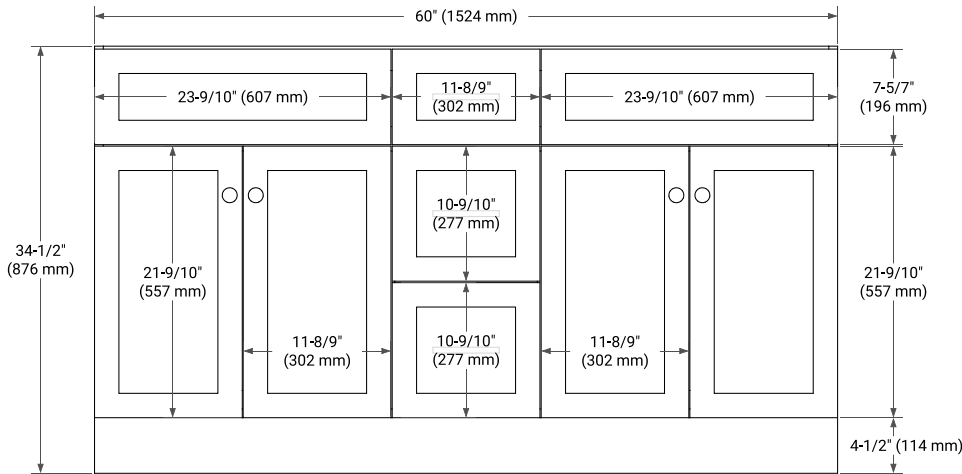

HAMLET 60" DOUBLE SINK BASE CABINET

BASE CABINET DIMENSIONS

60" W x 21.5" D x 34.5" H

FEATURES

- Solid wood frame & plywood panels
- Dovetail drawers and joints
- Soft closing doors & drawers

HARDWARE FINISHES*

White Grey Midnight Blue Black

FRONT VIEW

SIDE VIEW

PLAN VIEW

61" DOUBLE OVAL SINK COUNTERTOP WITH 0.75 IN. THICKNESS

ARIEL

OVERALL DIMENSIONS

61" W x 22" D x 0.75" H

COUNTERTOP OPTIONS

Carrara Marble

FEATURES

- Solid countertop with mitered edges & seams
- Undermount white oval sink
- Pre-drilled for 8" widespread faucet

INCLUDED

- Countertop
- Matching Backsplash
- Oval Sinks

COUNTERTOP PLAN VIEW

EDGE SIDE VIEW

THREE DIMENSIONAL COUNTERTOP VIEW