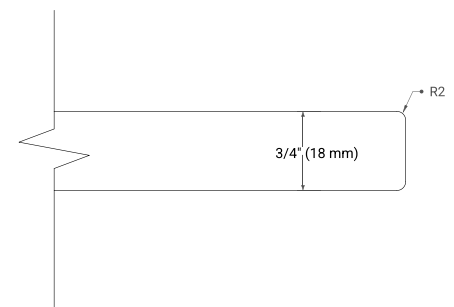

White Grey Midnight Blue Black

FRONT VIEW

SIDE VIEW

PLAN VIEW

61" DOUBLE OVAL SINK COUNTERTOP WITH 0.75 IN. THICKNESS

ARIEL

OVERALL DIMENSIONS

61" W x 22" D x 0.75" H

COUNTERTOP OPTIONS

Carrara Marble

FEATURES

- Solid countertop with mitered edges & seams
- Undermount white oval sink
- Pre-drilled for 8" widespread faucet

INCLUDED

- Countertop
- Matching Backsplash
- Oval Sinks

COUNTERTOP PLAN VIEW

EDGE SIDE VIEW

THREE DIMENSIONAL COUNTERTOP VIEW