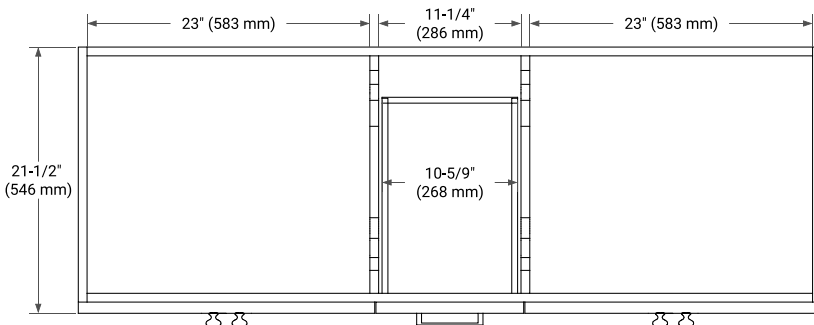

HAMLET 60" DOUBLE SINK BASE CABINET

BASE CABINET DIMENSIONS

60" W x 21.5" D x 34.5" H

FEATURES

- Solid wood frame & plywood panels
- Dovetail drawers and joints
- Soft closing doors & drawers

HARDWARE FINISHES*

White Grey Midnight Blue Black

FRONT VIEW

SIDE VIEW

PLAN VIEW

61" DOUBLE OVAL SINK COUNTERTOP WITH 0.75 IN. THICKNESS

ARIEL

OVERALL DIMENSIONS

61" W x 22" D x 0.75" H

COUNTERTOP OPTIONS

Carrara Marble

FEATURES

- Solid countertop with mitered edges & seams
- Undermount white oval sink
- Pre-drilled for 8" widespread faucet

INCLUDED

- Countertop
- Matching Backsplash
- Oval Sinks

COUNTERTOP PLAN VIEW

EDGE SIDE VIEW

THREE DIMENSIONAL COUNTERTOP VIEW