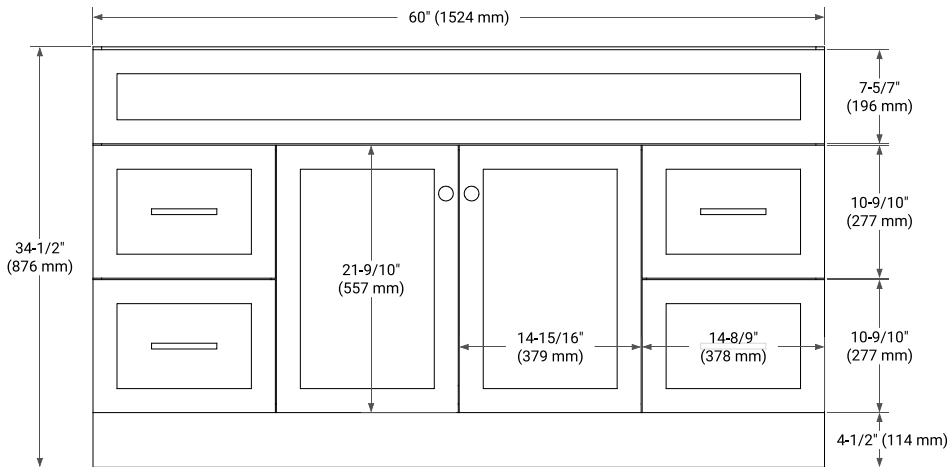

HAMLET 60" SINGLE SINK BASE CABINET

BASE CABINET DIMENSIONS

60" W x 21.5" D x 34.5" H

FEATURES

- Solid wood frame & plywood panels
- Dovetail drawers and joints
- Soft closing doors & drawers

HARDWARE FINISHES*

White Grey Midnight Blue Black

FRONT VIEW

SIDE VIEW

PLAN VIEW