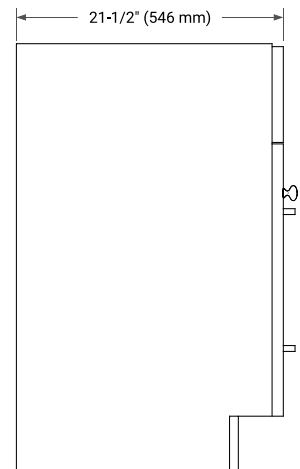

HAMLET 60" SINGLE SINK BASE CABINET

BASE CABINET DIMENSIONS

60" W x 21.5" D x 34.5" H

FEATURES

- Solid wood frame & plywood panels
- Dovetail drawers and joints
- Soft closing doors & drawers

HARDWARE FINISHES*

White Grey Midnight Blue Black

FRONT VIEW

SIDE VIEW

PLAN VIEW