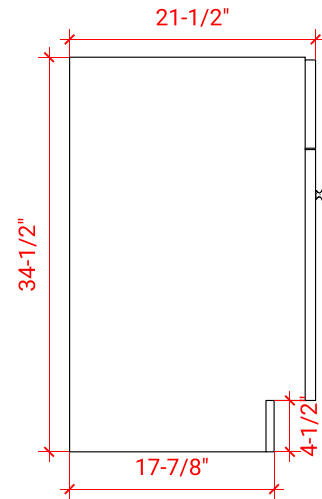

HAMLET 60" DOUBLE SINK BASE CABINET

ARIEL

FO60D

BASE CABINET DIMENSIONS

60" W x 21.5" D x 34.5" H

FEATURES

- Solid wood frame & plywood panels
- Dovetail drawers and joints
- Soft closing doors & drawers

HARDWARE FINISHES

Brushed Nickel   Satin Brass   Matte Black   Polished Chrome

AVAILABLE COLORS

White   Grey   Midnight Blue   Black

SIDE VIEW