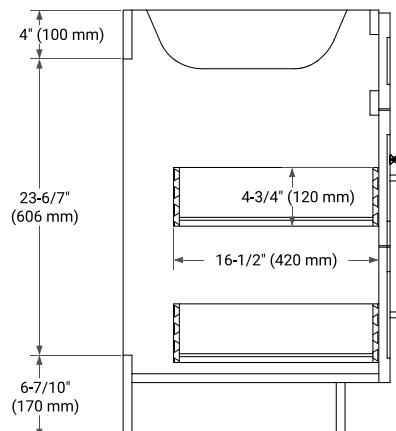

HAMLET 42" RIGHT OFFSET CABINET

BASE CABINET DIMENSIONS

42" W x 21.5" D x 34.5" H

FEATURES

- Solid wood frame & plywood panels
- Dovetail drawers and joints
- Soft closing doors & drawers

HARDWARE FINISHES*

White Grey Midnight Blue Black

FRONT VIEW

SIDE VIEW

PLAN VIEW

43" RIGHT RECTANGLE SINK COUNTERTOP WITH 1.5 IN. THICKNESS

ARIEL

OVERALL DIMENSIONS

43" W x 22" D x 1.5" H

COUNTERTOP PLAN VIEW

EDGE SIDE VIEW

THREE DIMENSIONAL COUNTERTOP VIEW