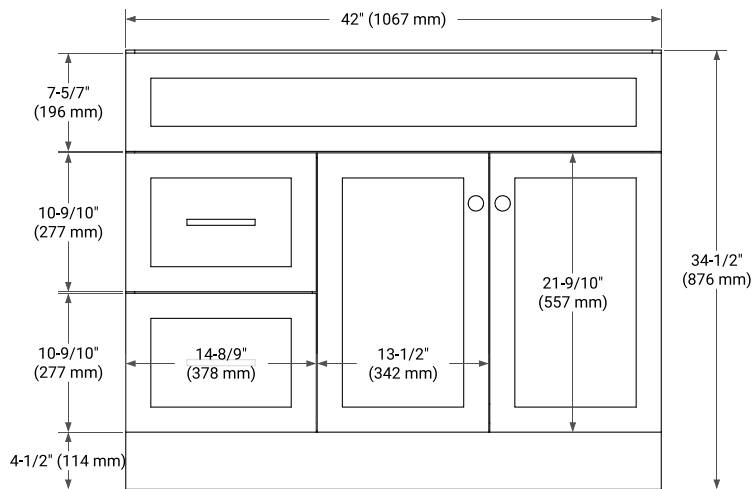

HAMLET 42" RIGHT OFFSET CABINET

BASE CABINET DIMENSIONS

42" W x 21.5" D x 34.5" H

FEATURES

- Solid wood frame & plywood panels
- Dovetail drawers and joints
- Soft closing doors & drawers

HARDWARE FINISHES*

White Grey Midnight Blue Black

FRONT VIEW

SIDE VIEW

PLAN VIEW

43" RIGHT RECTANGLE SINK COUNTERTOP WITH 1.5 IN. THICKNESS

ARIEL

OVERALL DIMENSIONS

43" W x 22" D x 1.5" H

COUNTERTOP OPTIONS

Carrara Marble

White Quartz

FEATURES

- Solid countertop with mitered edges & seams
- Undermount white rectangular sink
- Pre-drilled for 8" widespread faucet

INCLUDED

- Countertop
- Matching Backsplash
- Rectangle Sink

COUNTERTOP PLAN VIEW

EDGE SIDE VIEW

THREE DIMENSIONAL COUNTERTOP VIEW