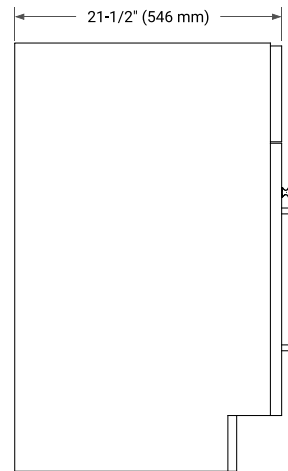

HAMLET 42" RIGHT OFFSET CABINET

BASE CABINET DIMENSIONS

42" W x 21.5" D x 34.5" H

FEATURES

- Solid wood frame & plywood panels
- Dovetail drawers and joints
- Soft closing doors & drawers

HARDWARE FINISHES*

White Grey Midnight Blue Black

FRONT VIEW

SIDE VIEW

PLAN VIEW

43" RIGHT RECTANGLE SINK COUNTERTOP WITH 1.5 IN. THICKNESS

ARIEL

OVERALL DIMENSIONS

43" W x 22" D x 1.5" H

COUNTERTOP PLAN VIEW

EDGE SIDE VIEW

THREE DIMENSIONAL COUNTERTOP VIEW