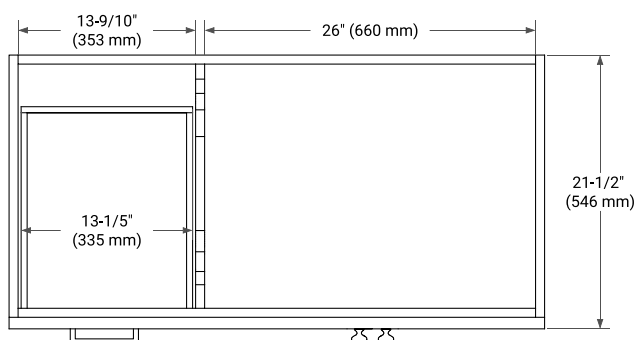

HAMLET 42" RIGHT OFFSET CABINET

BASE CABINET DIMENSIONS

42" W x 21.5" D x 34.5" H

FEATURES

- Solid wood frame & plywood panels
- Dovetail drawers and joints
- Soft closing doors & drawers

HARDWARE FINISHES*

White Grey Midnight Blue Black

FRONT VIEW

SIDE VIEW

PLAN VIEW

43" RIGHT RECTANGLE SINK COUNTERTOP WITH 1.5 IN. THICKNESS

ARIEL

OVERALL DIMENSIONS

43" W x 22" D x 1.5" H

COUNTERTOP PLAN VIEW

EDGE SIDE VIEW

THREE DIMENSIONAL COUNTERTOP VIEW