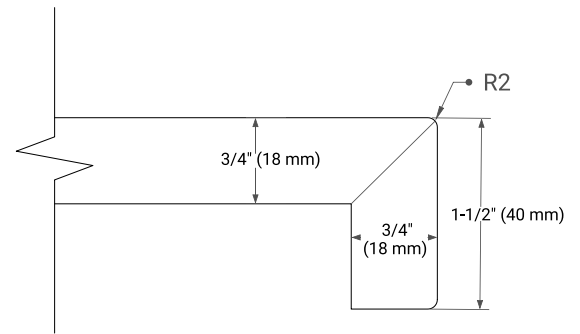

HAMLET 42" RIGHT OFFSET CABINET

BASE CABINET DIMENSIONS

42" W x 21.5" D x 34.5" H

FEATURES

- Solid wood frame & plywood panels
- Dovetail drawers and joints
- Soft closing doors & drawers

HARDWARE FINISHES*

White Grey Midnight Blue Black

FRONT VIEW

SIDE VIEW

PLAN VIEW

43" RIGHT RECTANGLE SINK COUNTERTOP WITH 1.5 IN. THICKNESS

ARIEL

OVERALL DIMENSIONS

43" W x 22" D x 1.5" H

COUNTERTOP OPTIONS

Carrara Marble

White Quartz

FEATURES

- Solid countertop with mitered edges & seams
- Undermount white rectangular sink
- Pre-drilled for 8" widespread faucet

INCLUDED

- Countertop
- Matching Backsplash
- Rectangle Sink

COUNTERTOP PLAN VIEW

EDGE SIDE VIEW

THREE DIMENSIONAL COUNTERTOP VIEW