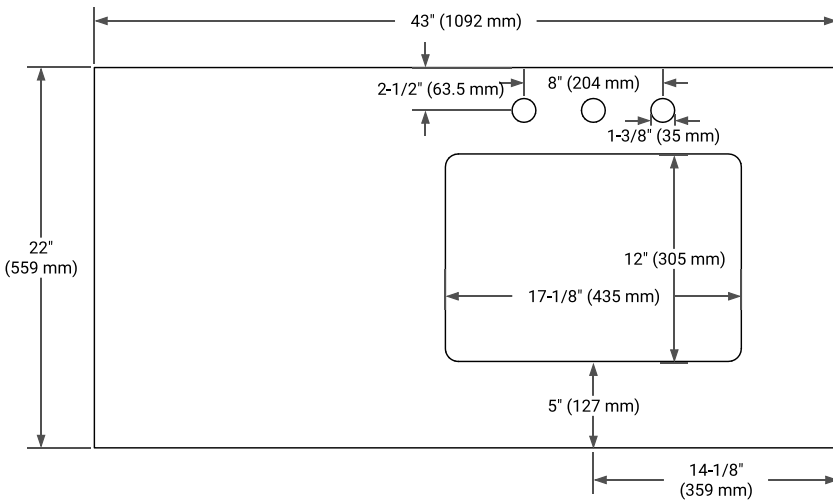

HAMLET 42" RIGHT OFFSET CABINET

BASE CABINET DIMENSIONS

42" W x 21.5" D x 34.5" H

FEATURES

- Solid wood frame & plywood panels
- Dovetail drawers and joints
- Soft closing doors & drawers

HARDWARE FINISHES*

White Grey Midnight Blue Black

FRONT VIEW

SIDE VIEW

PLAN VIEW

43" RIGHT RECTANGLE SINK COUNTERTOP WITH 1.5 IN. THICKNESS

ARIEL

OVERALL DIMENSIONS

43" W x 22" D x 1.5" H

COUNTERTOP OPTIONS

Carrara Marble

White Quartz

FEATURES

- Solid countertop with mitered edges & seams
- Undermount white rectangular sink
- Pre-drilled for 8" widespread faucet

INCLUDED

- Countertop
- Matching Backsplash
- Rectangle Sink

COUNTERTOP PLAN VIEW

EDGE SIDE VIEW

THREE DIMENSIONAL COUNTERTOP VIEW